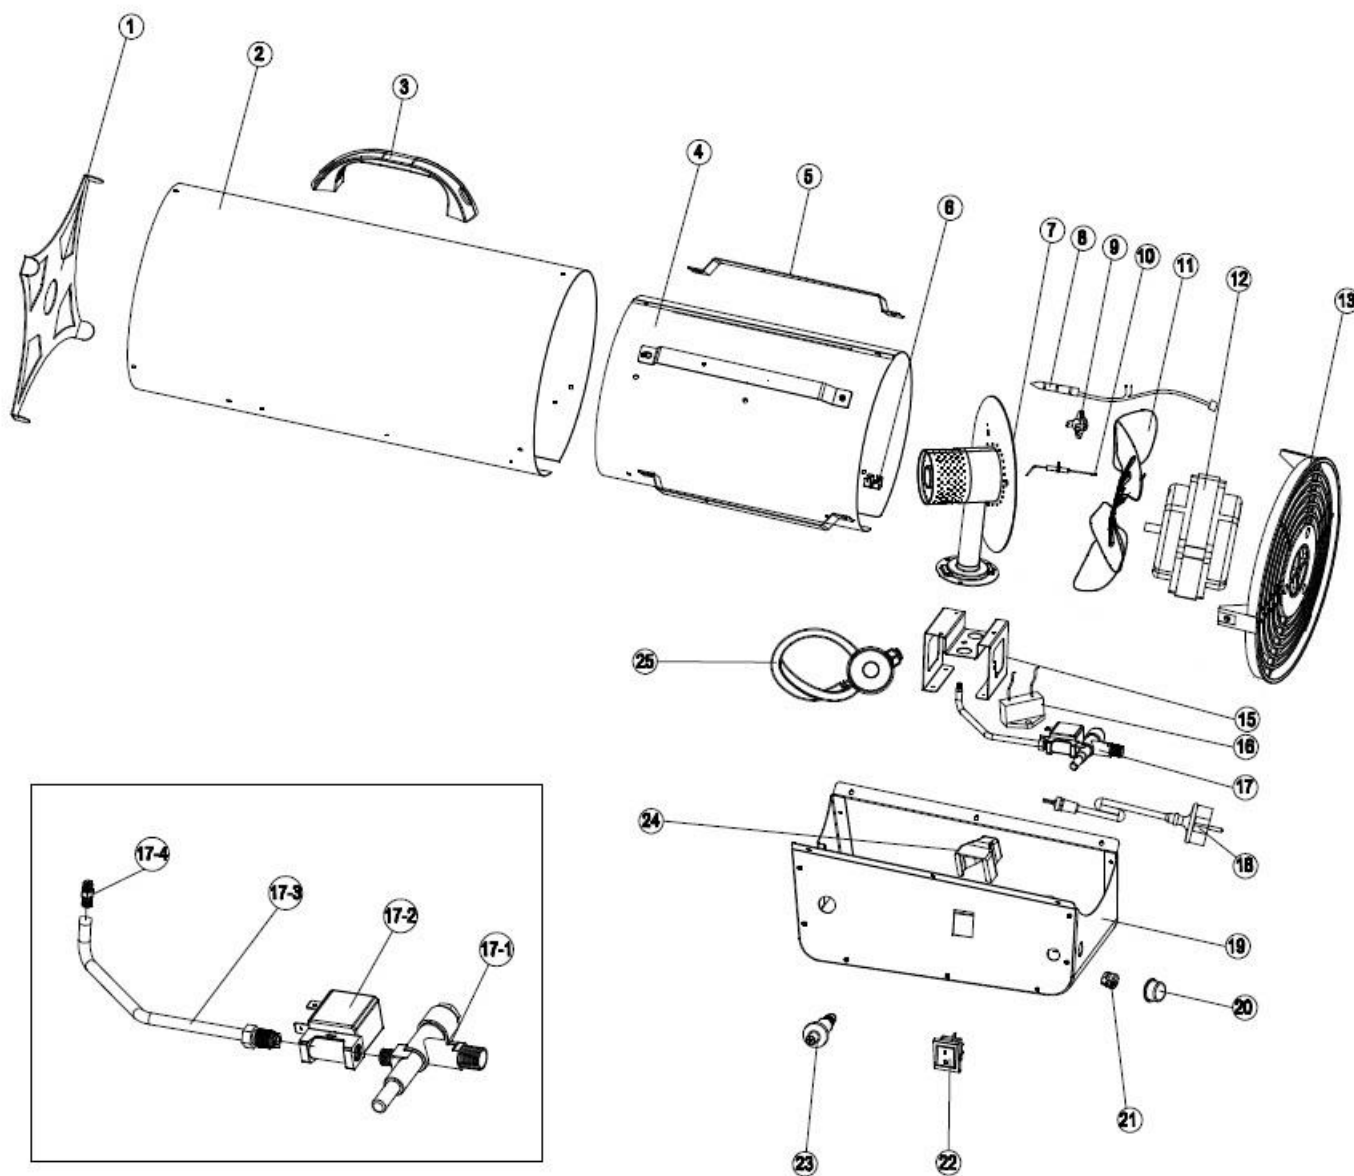

Documentatie tehnica Vulcano 884

Nr. Crt	Denumire produs	Product name	Cod comanda
1	grila fata	front grill	psvlc884-1
2	carcasa exterioara	outer casing	psvlc884-2
3	maner	handle	psvlc884-3
4	carcasa interioara	inner shell	psvlc884-4
5	suport	insulation shell support	psvlc884-5
6	impamantare	earth wire connection	psvlc884-6
7	arzator	bumer head assy	psvlc884-7
8	termocupla	thermocouple	psvlc884-8
9	senzor temperatura	thermal cut-out	psvlc884-9
10	ac aprindere	ignition needle	psvlc884-10
11	ventilator	fan	psvlc884-11
12	motor	motor	psvlc884-12
13	grila spate	air inlet grill	psvlc884-13
15	suport duza	nozzle support bracket	psvlc884-15
16	condensator	capacitor	psvlc884-16
17	ansamblu electrovalva	solenoid valve assy	psvlc884-17
17-1	supapa ecacuare gaz	gas escape valve	psvlc884-17-1
17-2	electrovalva	solenoid valve	psvlc884-17-2
17-3	conducata gaz	gas pipe	psvlc884-17-3
17-4	duza	gas nozzle	psvlc884-17-4
18	cablu	power cord	psvlc884-18
19	carcasa	bottom base	psvlc884-19
20	dop	inlet connection protection cover	psvlc884-20
21	clema fixare cablu	cable fastener	psvlc884-21
22	buton on/off	switch	psvlc884-22
23	quartz	dual igniter	psvlc884-23
24	capac	waterproof cover	psvlc884-24
25	regulator	regulator	psvlc884-25