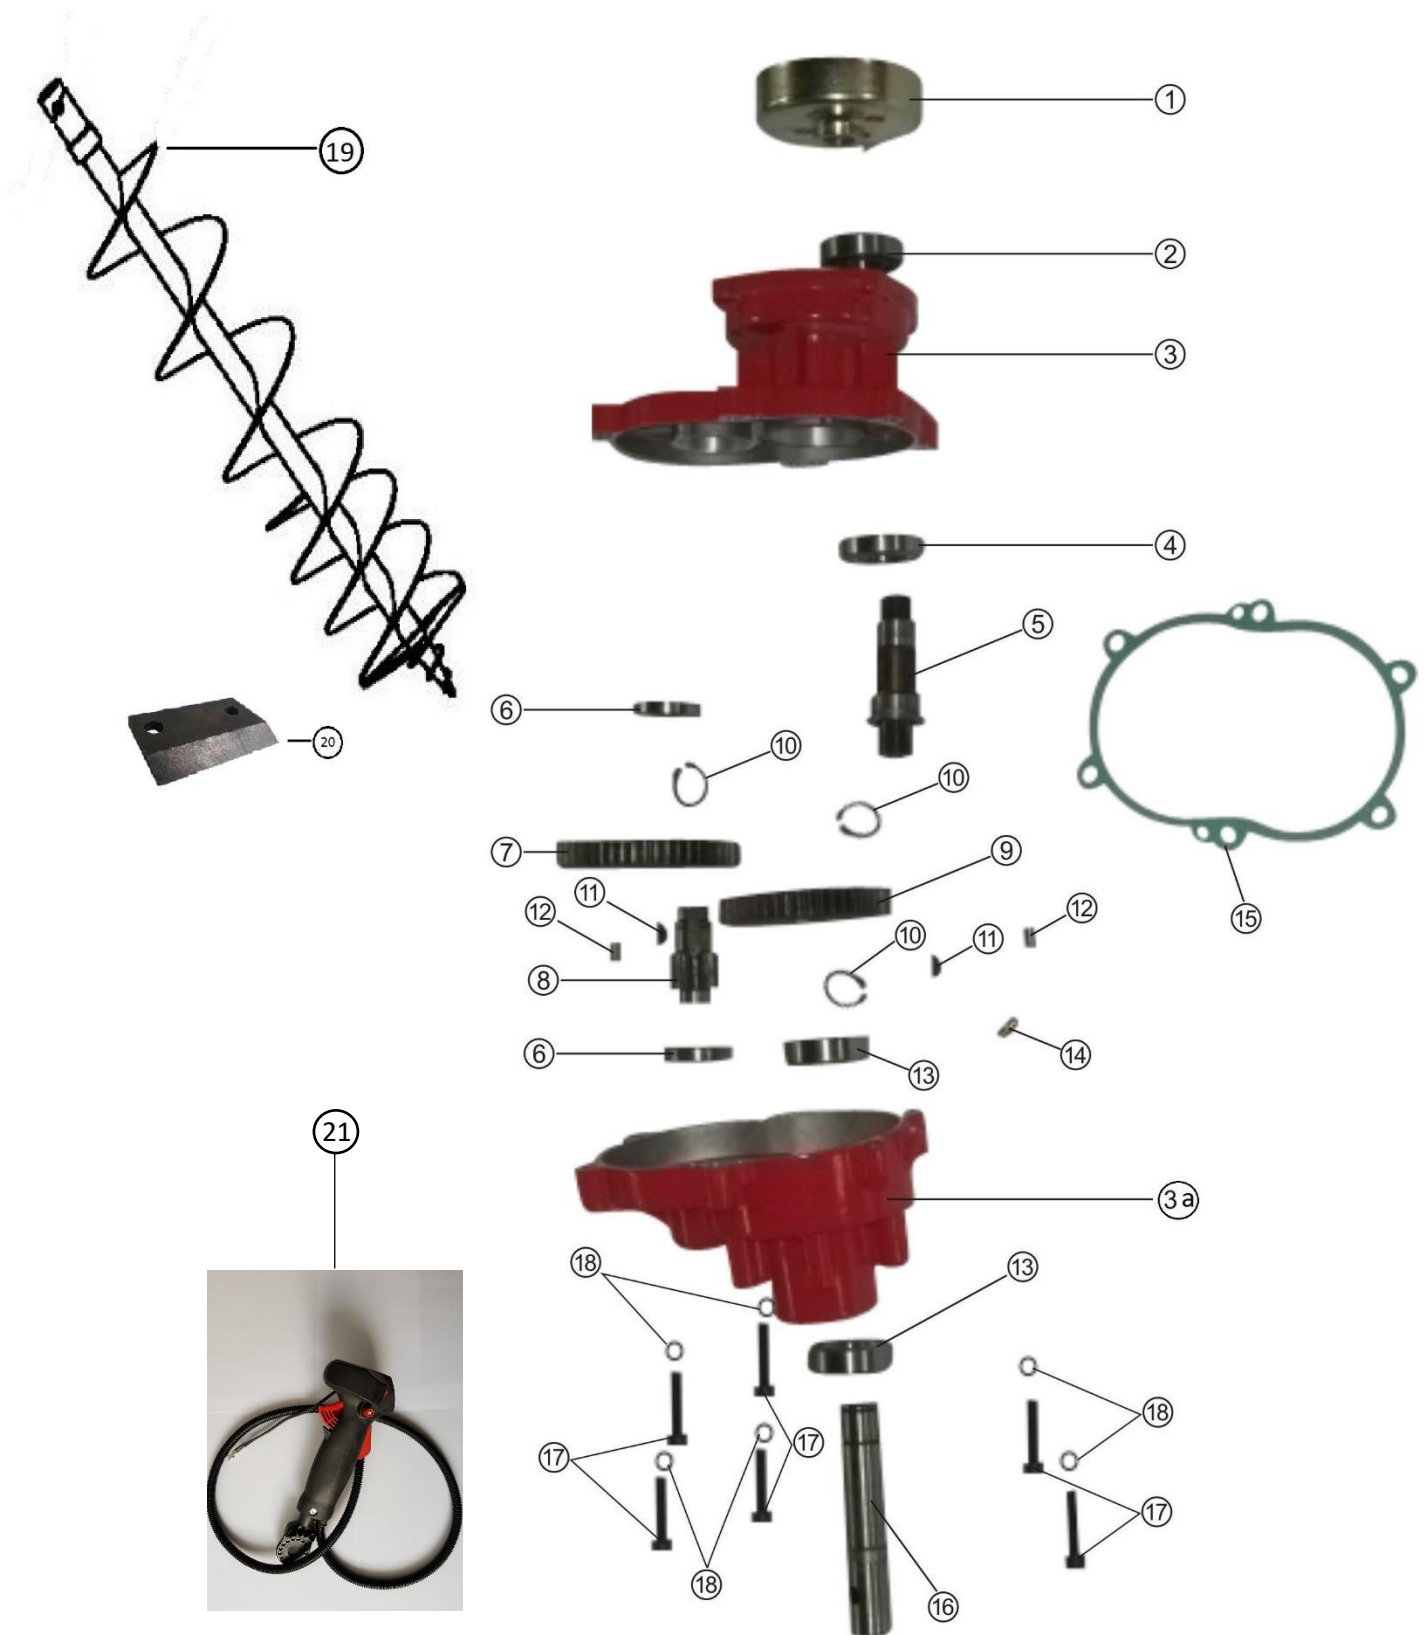

Figura 2

Figura 2

Nr. Crt	Denumire produs	Product name	Cod comanda
1	oala ambreiaj	clutch case	pstt10-2-1
2	rulment	bearing	pstt10-2-2
3	carcasa reductor	transmission box body	pstt10-2-3
3a	carcasa reductor	transmission box body	pstt10-2-3a
4	rulment	bearing	pstt10-2-4
5	ax	shaft	pstt10-2-5
6	rulment	bearing	pstt10-2-6
7	roata dintata	gearwheel	pstt10-2-7
8	ax canelat	grooved shaft	pstt10-2-8
9	roata dintata	gearwheel	pstt10-2-9
10	zegher	clamping spring	pstt10-2-10
11	pana	key	pstt10-2-11
12	pin de ghidare	pin	pstt10-2-12
13	rulment	bearing	pstt10-2-13
14	bolt	bolt	pstt10-2-14
15	garnitura reductor	transmission gasket	pstt10-2-15
16	ax	shaft	pstt10-2-16
17	surub	screw	pstt10-2-17
18	saiba grover	spring washer	pstt10-2-18
19	burghiu 100	drill 100mm	cstt-d100
19a	burghiu 150	drill 150mm	cstt-d150
19b	burghiu 200	drill 200mm	cstt-d200
20	cutit burghiu 100	knife drill 100	cstt-d100a
20a	cutit burghiu 150	knife drill 150	cstt-d150a
20b	cutit burghiu 200	knife drill 200	cstt-d200a
21	ansamblu acceleratie	acceleration assy.	pstt10-2-21