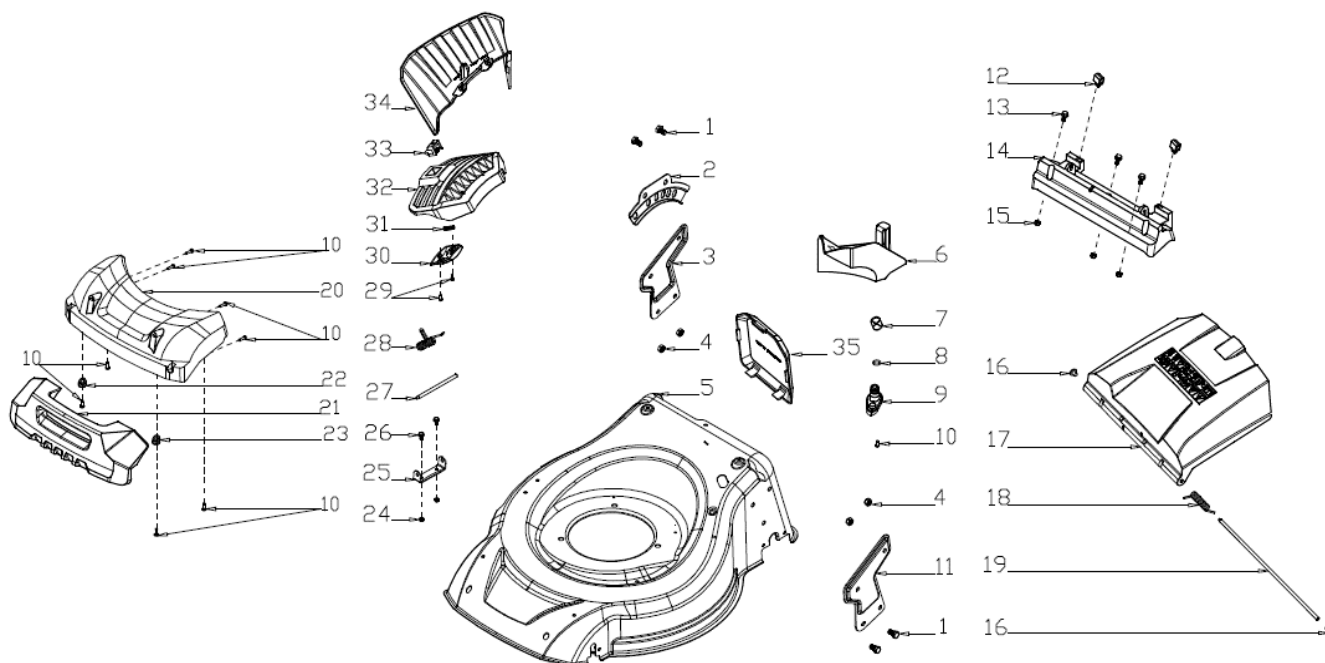

Nr.crt	Denumire produs	Product name	Cod comanda
1	surub	Bolt	psrx500s-4-1
2	placa ajustare	Height Adjustment Plate	psrx500s-4-2
3	suport dreapta	Right Bracket	psrx500s-4-3
4	piulita	Nut	psrx500s-4-4
5	carcasa	Deck	psrx500s-4-5
6	capac mulching	Mulching Plug	psrx500s-4-6
7	manson	Cable Sleeve	psrx500s-4-7
8	O-ring	O ring	psrx500s-4-8
9	saiba	Washing Linker	psrx500s-4-9
10	surub	Screw	psrx500s-4-10
11	suport stanga	Left Bracket	psrx500s-4-11
12	suport spate	Rear Cover Support	psrx500s-4-12
13	surub	Bolt	psrx500s-4-13
14	suport capac evacuare	Rear Cover Pedestal	psrx500s-4-14
15	piulita	Nut	psrx500s-4-15
16	siguranta	plug	psrx500s-4-16
17	capac evacuare	Rear Cover	psrx500s-4-17
18	arc	Rear Cover Spring	psrx500s-4-18
19	ax	Rear Cover Shaft	psrx500s-4-19
20	carcasa fata	Front face	psrx500s-4-20
21	maner fata	Front Handle	psrx500s-4-21
22	saiba	Washer R	psrx500s-4-22