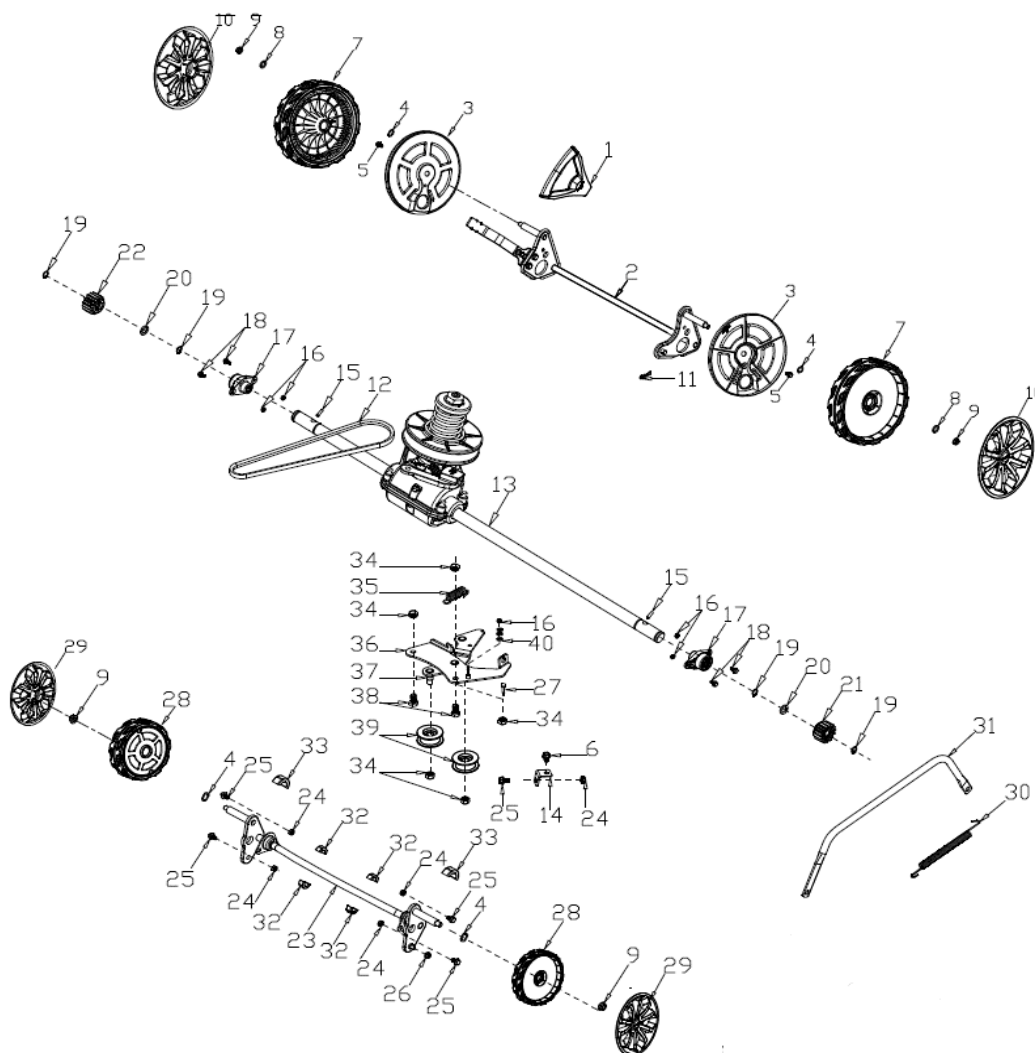

Documentatie tehnica masina de tuns gazon RX500S

Nr.crt	Denumire produs	Product name	Cod comanda
1	maneta acceleratie	Clutch Lever	psrx500s-1-1
2	maneta motor stop	Brake Lever	psrx500s-1-2
3	suport cablu	Limiting Stopper	psrx500s-1-3
4	protectie maner	Foam Pipe	psrx500s-1-4
5	maner	Upper Handle	psrx500s-1-5
6	piulita	Nut	psrx500s-1-6
7	clema fixare cabluri	Cable Fixing Clamp	psrx500s-1-7
8	cablu motor stop	Brake Cable	psrx500s-1-8
9	cablu actionare roti	Clutch cabel	psrx500s-1-9
10	suport maner	Lower Handle	psrx500s-1-10
11	maner blocare	Handle	psrx500s-1-11
12	bolt	Pin	psrx500s-1-12
13	surub	Pin	psrx500s-1-13
14	blocator	Handle base	psrx500s-1-14
15	piulita	Flat Washer	psrx500s-1-15
16	rozeta	Knob	psrx500s-1-16

Nr.crt	Denumire produs	Product name	Cod comanda
1	motor	Engine	psrx441s-3-1
2	surub	Bolt	psrx500s-3-2
3	pana	Flat Key	psrx500s-3-3
4	suport cutit	Blade adapter	psrx500s-3-4
5	surub	Screw Cap	psrx500s-3-5
6	capac curea	Belt Cover	psrx500s-3-6
7	surub	Screw	psrx500s-3-7
8	placa capac curea	Belt Cover Plate	psrx500s-3-8
9	placa capac curea	Belt Cover Plate	psrx500s-3-9
10	cutit 21"	21" Blade	psrx500s-3-10
11	saiba	Blade Washer	psrx500s-3-11
12	surub	Blade Bolt	psrx500s-3-12

Nr.crt	Denumire produs	Product name	Cod comanda
1	levier ajustare	Height Adjustment Handle	psrx500s-5-1
2	ax roți spate	Rear Wheel Shaft	psrx500s-5-2
3	protectie interioara roți	Inner Wheel Cover	psrx500s-5-3
4	arc	Spring Washer	psrx500s-5-4
5	surub	Bolt	psrx500s-5-5
6	surub	Bolt	psrx500s-5-6
7	roata	11" wheel	psrx500s-5-7
8	saiba	Flat Washer	psrx500s-5-8
9	piulita	Nut	psrx500s-5-9
10	capac roata	11" Outer Wheel Cover	psrx500s-5-10
11	pin	Split Pin	psrx500s-5-11
12	curea	Belt	psrx500s-5-12