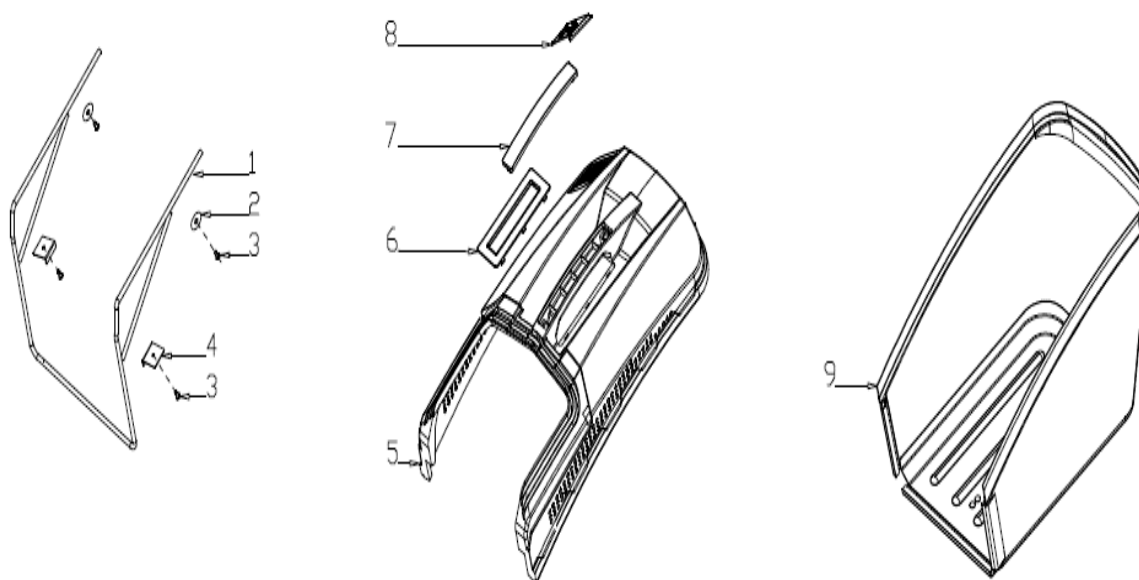

Nr.crt	Denumire produs	Product name	Cod comanda
1	suport	Metal Bracket	psrx500s-6-1
2	saiba	Flat Washer	psrx500s-6-2
3	surub	Screw	psrx500s-6-3
4	placa	fixed plate	psrx500s-6-4
5	carcasa	Plastic Cover	psrx500s-6-5
6	placa	Cover Plate	psrx500s-6-6
7	indicator	Indicated Board	psrx500s-6-7
8	maner	Handle cover	psrx500s-6-8
9	cos colector	Fabric bag	psrx500s-6-9