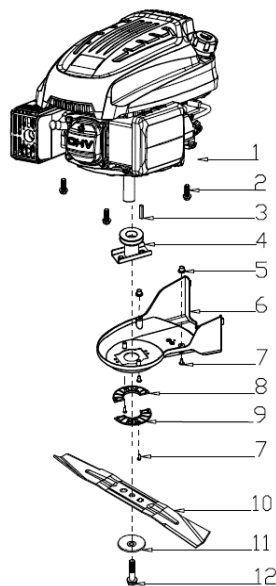

Documentatie tehnica masina de tuns gazon RX500S

Nr.crt	Denumire produs	Product name	Cod comanda
1	maneta acceleratie	Clutch Lever	psrx500s-1-1
2	maneta motor stop	Brake Lever	psrx500s-1-2
3	suport cablu	Limiting Stopper	psrx500s-1-3
4	protectie maner	Foam Pipe	psrx500s-1-4
5	maner	Upper Handle	psrx500s-1-5
6	piulita	Nut	psrx500s-1-6
7	clema fixare cabluri	Cable Fixing Clamp	psrx500s-1-7
8	cablu motor stop	Brake Cable	psrx500s-1-8
9	cablu actionare roti	Clutch cabel	psrx500s-1-9
10	suport maner	Lower Handle	psrx500s-1-10
11	maner blocare	Handle	psrx500s-1-11
12	bolt	Pin	psrx500s-1-12
13	surub	Pin	psrx500s-1-13
14	blocator	Handle base	psrx500s-1-14
15	piulita	Flat Washer	psrx500s-1-15
16	rozeta	Knob	psrx500s-1-16

Nr.crt	Denumire produs	Product name	Cod comanda
1	capac stanga panou sus	Upper Cover of Left Panel	psrx500s-2-1
2	surub	Screw	psrx500s-2-2
3	arc	Spring	psrx500s-2-3
4	maner	Handle	psrx500s-2-4
5	cablu	Cable	psrx500s-2-5
6	piulita	Nut	psrx500s-2-6
7	bolt	Bolt	psrx500s-2-7
8	surub	Bolt	psrx500s-2-8
9	surub	Bolt	psrx500s-2-9
10	capac stanga panou jos	Lower Cover of Left Panel	psrx500s-2-10
11	surub	Screw	psrx500s-2-11
12	surub	Screw	psrx500s-2-12
13	panou	Handle Panel	psrx500s-2-13
14	capac dreapta panou sus	Upper Cover of Right Panel	psrx500s-2-14
15	bucsa	Bush	psrx500s-2-15

Nr.crt	Denumire produs	Product name	Cod comanda
1	motor	Engine	psrx441s-3-1
2	surub	Bolt	psrx500s-3-2
3	pana	Flat Key	psrx500s-3-3
4	suport cutit	Blade adapter	psrx500s-3-4
5	surub	Screw Cap	psrx500s-3-5
6	capac curea	Belt Cover	psrx500s-3-6
7	surub	Screw	psrx500s-3-7
8	placa capac curea	Belt Cover Plate	psrx500s-3-8
9	placa capac curea	Belt Cover Plate	psrx500s-3-9
10	cutit 21"	21" Blade	psrx500s-3-10
11	saiba	Blade Washer	psrx500s-3-11
12	surub	Blade Bolt	psrx500s-3-12