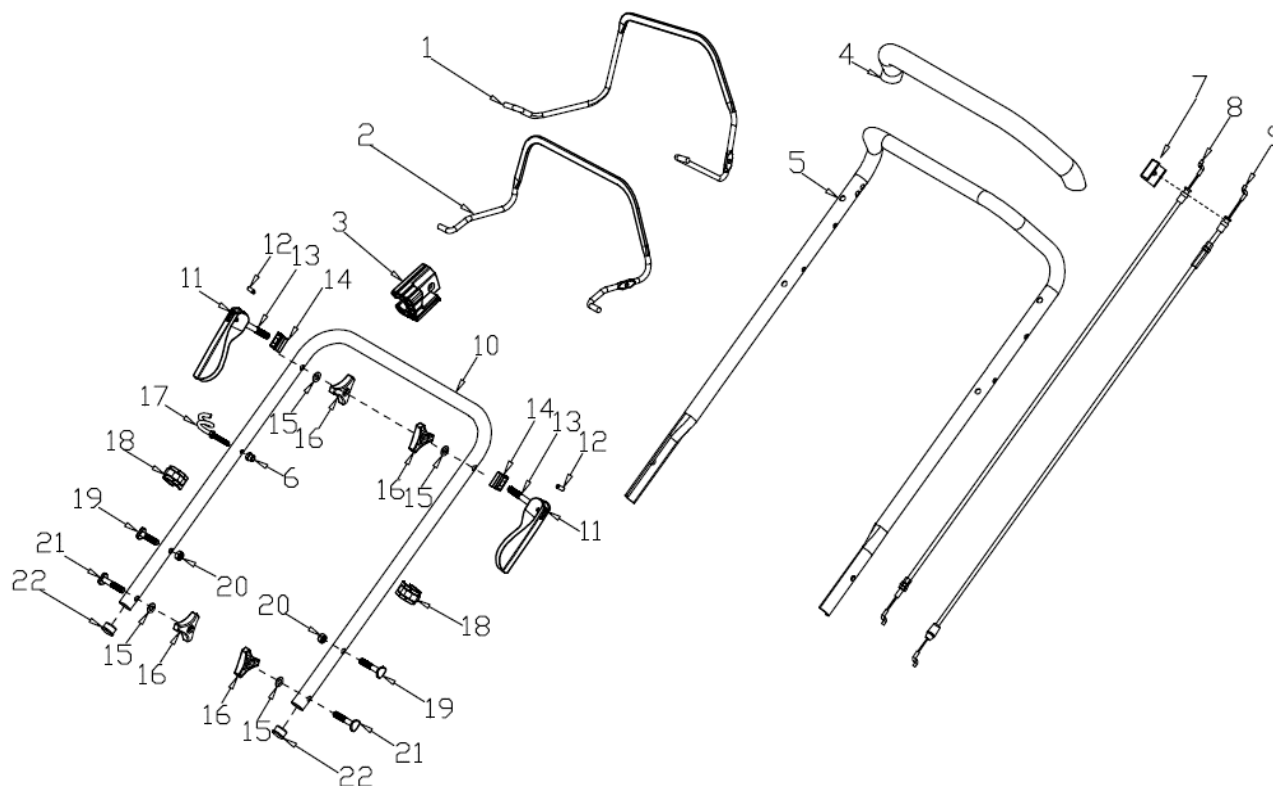

Documentatie tehnica masina de tuns gazon RX500S

Nr.crt	Denumire produs	Product name	Cod comanda
1	maneta acceleratie	Clutch Lever	psrx500s-1-1
2	maneta motor stop	Brake Lever	psrx500s-1-2
3	suport cablu	Limiting Stopper	psrx500s-1-3
4	protectie maner	Foam Pipe	psrx500s-1-4
5	maner	Upper Handle	psrx500s-1-5
6	piulita	Nut	psrx500s-1-6
7	clema fixare cabluri	Cable Fixing Clamp	psrx500s-1-7
8	cablu motor stop	Brake Cable	psrx500s-1-8
9	cablu actionare roti	Clutch cabel	psrx500s-1-9
10	suport maner	Lower Handle	psrx500s-1-10
11	maner blocare	Handle	psrx500s-1-11
12	bolt	Pin	psrx500s-1-12
13	surub	Pin	psrx500s-1-13
14	blocator	Handle base	psrx500s-1-14
15	piulita	Flat Washer	psrx500s-1-15
16	rozeta	Knob	psrx500s-1-16

Nr.crt	Denumire produs	Product name	Cod comanda
1	capac stanga panou sus	Upper Cover of Left Panel	psrx500s-2-1
2	surub	Screw	psrx500s-2-2
3	arc	Spring	psrx500s-2-3
4	maner	Handle	psrx500s-2-4
5	cablu	Cable	psrx500s-2-5
6	piulita	Nut	psrx500s-2-6
7	bolt	Bolt	psrx500s-2-7
8	surub	Bolt	psrx500s-2-8
9	surub	Bolt	psrx500s-2-9
10	capac stanga panou jos	Lower Cover of Left Panel	psrx500s-2-10
11	surub	Screw	psrx500s-2-11
12	surub	Screw	psrx500s-2-12
13	panou	Handle Panel	psrx500s-2-13
14	capac dreapta panou sus	Upper Cover of Right Panel	psrx500s-2-14
15	bucsa	Bush	psrx500s-2-15

Nr.crt	Denumire produs	Product name	Cod comanda
1	motor	Engine	psrx441s-3-1
2	surub	Bolt	psrx500s-3-2
3	pana	Flat Key	psrx500s-3-3
4	suport cutit	Blade adapter	psrx500s-3-4
5	surub	Screw Cap	psrx500s-3-5
6	capac curea	Belt Cover	psrx500s-3-6
7	surub	Screw	psrx500s-3-7
8	placa capac curea	Belt Cover Plate	psrx500s-3-8
9	placa capac curea	Belt Cover Plate	psrx500s-3-9
10	cutit 21"	21" Blade	psrx500s-3-10
11	saiba	Blade Washer	psrx500s-3-11
12	surub	Blade Bolt	psrx500s-3-12