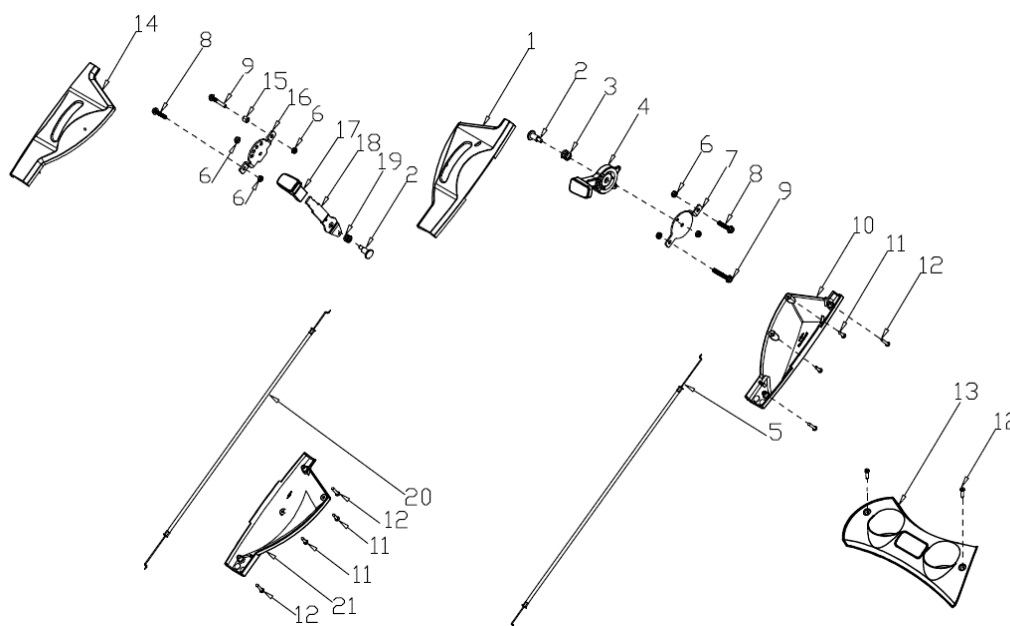

Documentatie tehnica masina de tuns gazon RX500S

Nr.crt	Denumire produs	Product name	Cod comanda
1	maneta acceleratie	Clutch Lever	psrx500s-1-1
2	maneta motor stop	Brake Lever	psrx500s-1-2
3	suport cablu	Limiting Stopper	psrx500s-1-3
4	protectie maner	Foam Pipe	psrx500s-1-4
5	maner	Upper Handle	psrx500s-1-5
6	piulita	Nut	psrx500s-1-6
7	clema fixare cabluri	Cable Fixing Clamp	psrx500s-1-7
8	cablu motor stop	Brake Cable	psrx500s-1-8
9	cablu actionare roti	Clutch cabel	psrx500s-1-9
10	suport maner	Lower Handle	psrx500s-1-10
11	maner blocare	Handle	psrx500s-1-11
12	bolt	Pin	psrx500s-1-12
13	surub	Pin	psrx500s-1-13
14	blocator	Handle base	psrx500s-1-14
15	piulita	Flat Washer	psrx500s-1-15
16	rozeta	Knob	psrx500s-1-16

Nr.crt	Denumire produs	Product name	Cod comanda
1	capac stanga panou sus	Upper Cover of Left Panel	psrx500s-2-1
2	surub	Screw	psrx500s-2-2
3	arc	Spring	psrx500s-2-3
4	maner	Handle	psrx500s-2-4
5	cablu	Cable	psrx500s-2-5
6	piulita	Nut	psrx500s-2-6
7	bolt	Bolt	psrx500s-2-7
8	surub	Bolt	psrx500s-2-8
9	surub	Bolt	psrx500s-2-9
10	capac stanga panou jos	Lower Cover of Left Panel	psrx500s-2-10
11	surub	Screw	psrx500s-2-11
12	surub	Screw	psrx500s-2-12
13	panou	Handle Panel	psrx500s-2-13
14	capac dreapta panou sus	Upper Cover of Right Panel	psrx500s-2-14
15	bucsa	Bush	psrx500s-2-15

Nr.crt	Denumire produs	Product name	Cod comanda
1	levier ajustare	Height Adjustment Handle	psrx500s-5-1
2	ax roți spate	Rear Wheel Shaft	psrx500s-5-2
3	protectie interioara roți	Inner Wheel Cover	psrx500s-5-3
4	arc	Spring Washer	psrx500s-5-4
5	surub	Bolt	psrx500s-5-5
6	surub	Bolt	psrx500s-5-6
7	roata	11" wheel	psrx500s-5-7
8	saiba	Flat Washer	psrx500s-5-8
9	piulita	Nut	psrx500s-5-9
10	capac roata	11" Outer Wheel Cover	psrx500s-5-10
11	pin	Split Pin	psrx500s-5-11
12	curea	Belt	psrx500s-5-12