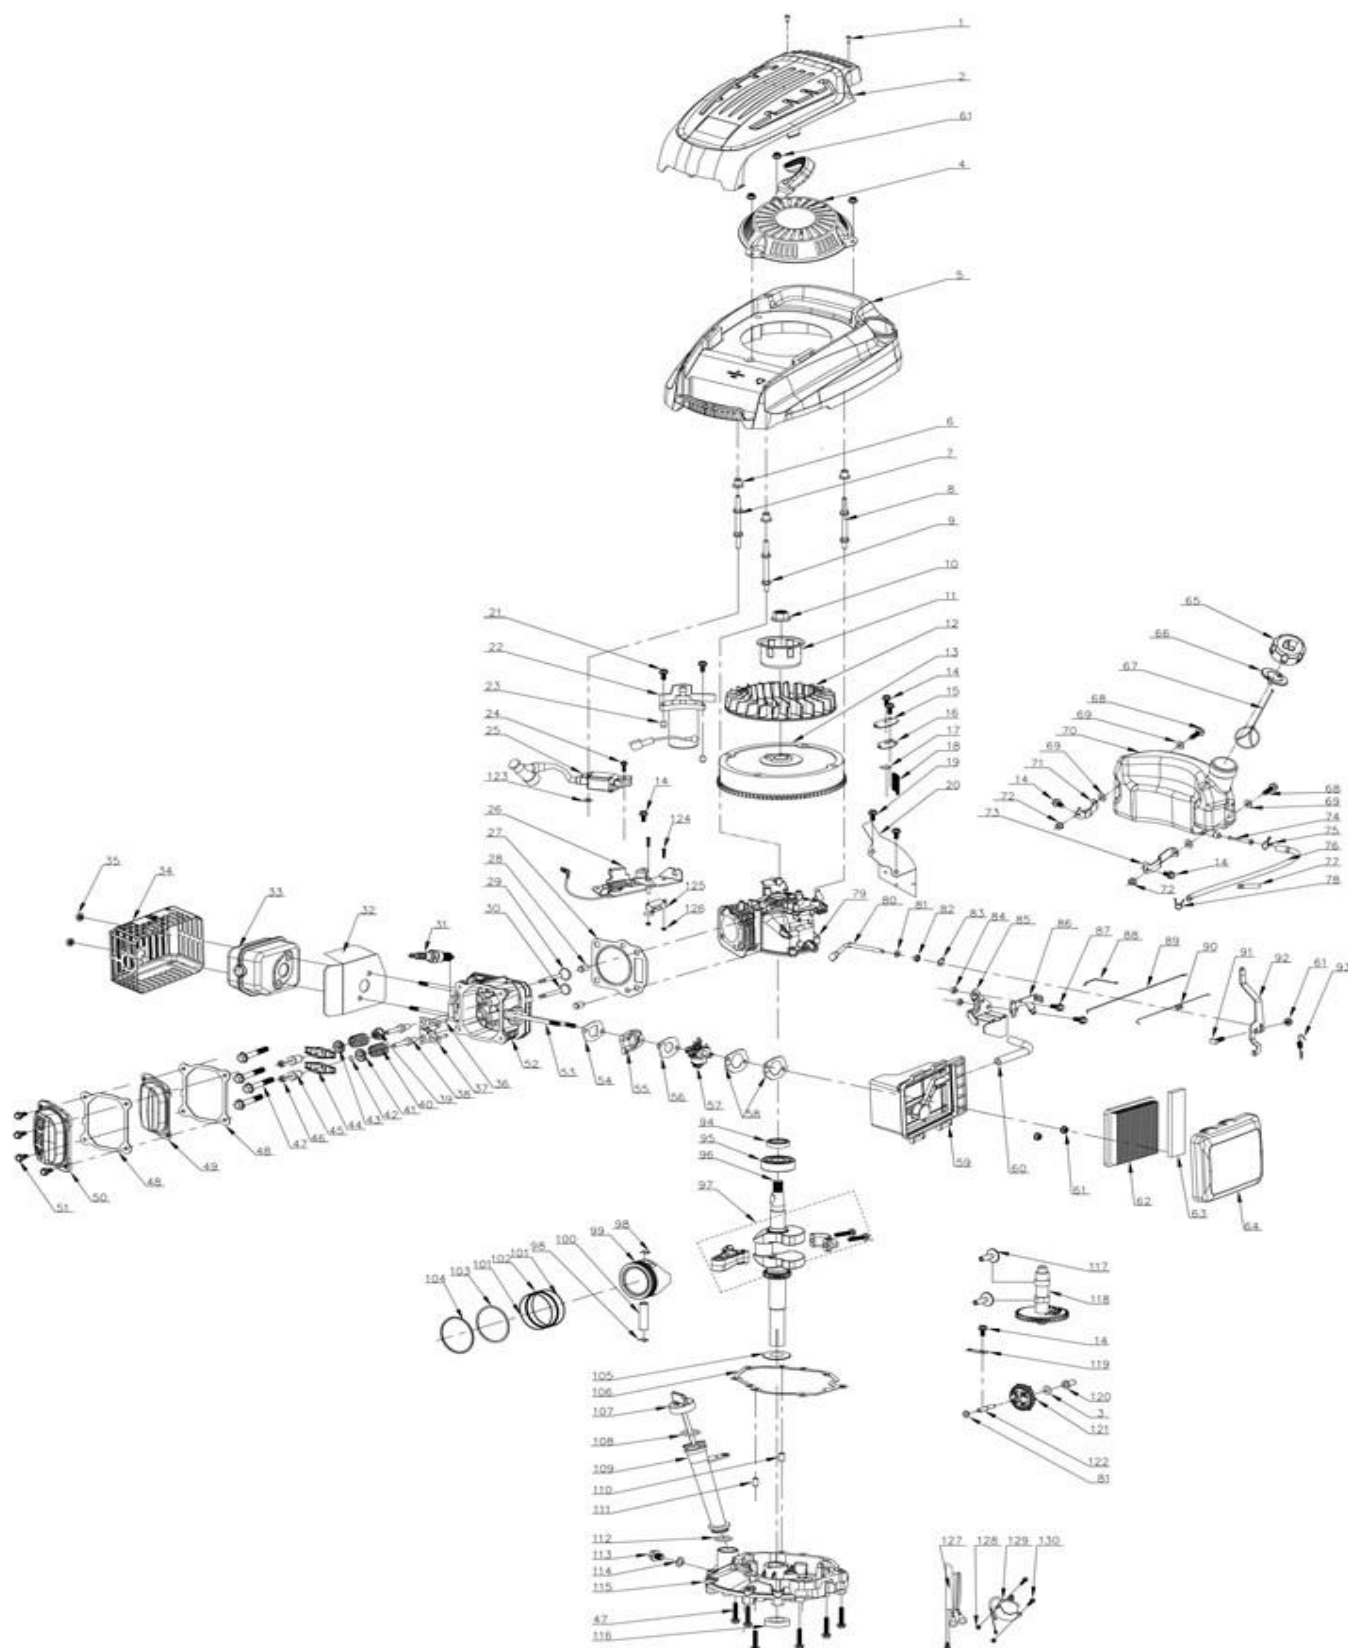

Nr.crt	Denumire produs	Product name	Cod comanda
1	surub	Screw	psrx441s-7-1
2	capota	Engine Cover- D	psrx441s-7-2
3	saiba	Washer	psrx441s-7-3
4	demaror	Recoil Start Assy	psrx441s-7-4
5	carcasa	Blower Housing	psrx441s-7-5
6	bucsa	Bush	psrx441s-7-6
7	prezon	Bolt I	psrx441s-7-7
8	prezon	Bolt II	psrx441s-7-8
9	prezon	Bolt III	psrx441s-7-9
10	piulita	Nut	psrx441s-7-10
11	cuplaj	Start-up Hub	psrx441s-7-11
12	ventilator	Fan	psrx441s-7-12
13	volanta	Flywheel (E)	psrx441s-7-13
14	surub	Screw	psrx441s-7-14
15	placa	Respirator Cover Plate	psrx441s-7-15
16	garnitura	Gasket of Respirator Cover	psrx441s-7-16
17	supapa	Valve Element	psrx441s-7-17
18	sita	Lubricate Filtering Net	psrx441s-7-18
19	surub	Screw	psrx441s-7-19
20	placa	Plate	psrx441s-7-20
21	surub M6x35	Screw M6*35	psrx441s-7-21
22	electromotor	Starting Motor	psrx441s-7-22
23	bolt	Pin	psrx441s-7-23
24	surub M6x25	Screw M6*25	psrx441s-7-24
25	modul aprindere	Ignition	psrx441s-7-25
26	frana volanta	Brake Assy	psrx441s-7-26
27	garnitura chiulasa	Gasket of Cylinder Head	psrx441s-7-27
28	bucsa centrare	Locating Pin	psrx441s-7-28
29	supapa admisie	Inlet valve	psrx441s-7-29
30	supapa evacuare	Outlet valve	psrx441s-7-30
31	bujie	Spark Plug	br4t
32	garnitura evacuare	Gasket of Muffler	psrx441s-7-32
33	toba esapament	Muffler Assy	psrx441s-7-33
34	capac esapament	Muffler Cover Assy	psrx441s-7-34
35	piulita	Nut	psrx441s-7-35
36	tija	Guide Board of Handspike	psrx441s-7-36
37	plauta ghidare	Handspike Assy	psrx441s-7-37
38	prezoane	Rocker Support Bolt of Valve	psrx441s-7-38
39	simering supapa	Oil Seal of valve	psrx441s-7-39