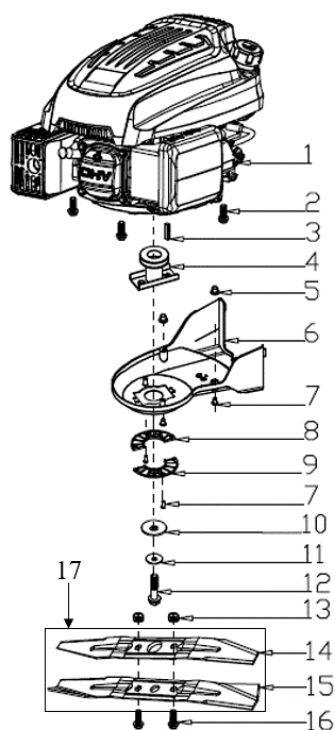

Documentatie tehnica masina de tuns gazin RX 400S

Nr.crt	Denumire produs	Product name	Cod comanda
1	maneta actionare roti	Clutch Lever	psrx400s-1-1
2	maneta motor sto	Brake Lever	psrx400s-1-2
3	suport cablu	Limiting Stopper	psrx400s-1-3
4	protectie maner	Foam Pipe	psrx400s-1-4
5	maner	Upper Handle	psrx400s-1-5
6	piulita	Nut	psrx400s-1-6
7	clema fixare cablu	Cable Fixing Clamp	psrx400s-1-7
8	cablu motor stop	Brake Cable	psrx400s-1-8
9	cablu actionare roti	Clutch cabel	psrx400s-1-9
10	suport maner	Lower Handle	psrx400s-1-10
11	maner	Handle	psrx400s-1-11
12	bolt	Pin	psrx400s-1-12
13	bolt	Pin	psrx400s-1-13
14	blocator	Handle base	psrx400s-1-14
15	saiba	Flat Washer	psrx400s-1-15
16	rozeta	Knob	psrx400s-1-16

Nr.crt	Denumire produs	Product name	Cod comanda
1	capac superior stanga	Upper Cover of Left Panel	psrx400s-2-1
2	surub	Screw	psrx400s-2-2
3	arc	Spring	psrx400s-2-3
4	maneta	Handle	psrx400s-2-4
5	cablu	Cable	psrx400s-2-5
6	piulita	Nut	psrx400s-2-6
7	surub	Bolt	psrx400s-2-7
8	surub	Bolt	psrx400s-2-8
9	surub	Bolt	psrx400s-2-9
10	capac inferior stanga	Lower Cover of Left Panel	psrx400s-2-10
11	surub	Screw	psrx400s-2-11
12	surub	Screw	psrx400s-2-12
13	panou	Handle Panel	psrx400s-2-13

Nr.crt	Denumire produs	Product name	Cod comanda
1	motor	Engine	psrx441s-3-1
2	surub	Bolt	psrx400s-3-2
3	pana	Flat Key	psrx400s-3-3
4	suport cutit	Blade adapter	psrx400s-3-4
5	surub	Screw Cap	psrx400s-3-5
6	protectie curea	Belt Cover	psrx400s-3-6
7	surub	Screw	psrx400s-3-7
8	placa protectie curea	Belt Cover Plate	psrx400s-3-8
9	placa protectie curea	Belt Cover Plate	psrx400s-3-9
10	saiba	Flat Washer	psrx400s-3-10
11	arc	Spring Washer	psrx400s-3-11
12	surub	Blade Bolt	psrx400s-3-12