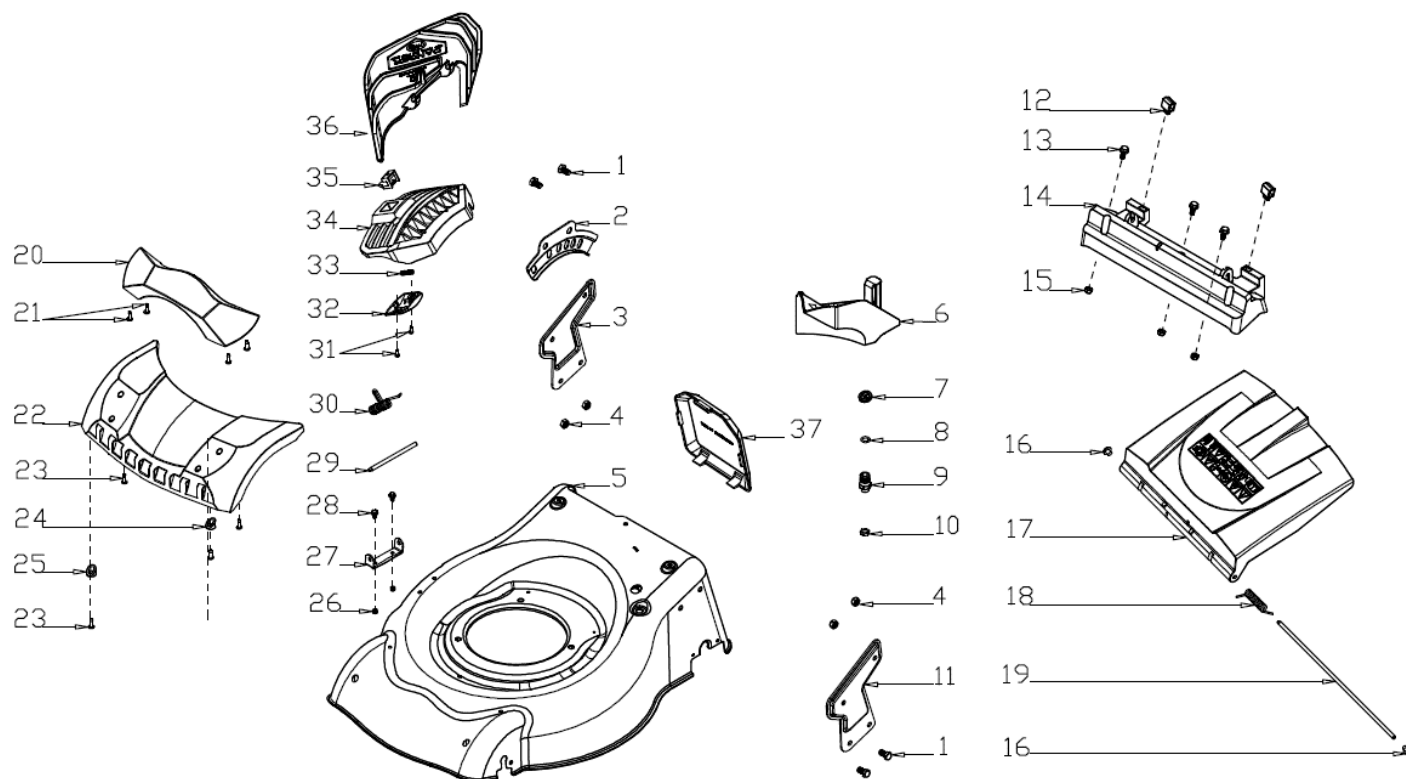

Producător motoutilaje

Documentatie tehnică

13	piulita	Nut	psrx400s-3-13
14	cutit 20"	20" Blade	psrx400s-3-14
15	cutit 20"	20" Blade	psrx400s-3-15
16	surub	Bolt	psrx400s-3-16
17	cutit dublu	cutting double system	psrx400s-3-17

Nr.crt	Denumire produs	Product name	Cod comanda
1	surub	Bolt	psrx400s-4-1
2	placa ajustare inaltime	Height Adjustment Plate	psrx400s-4-2
3	suport dreapta	Right Bracket	psrx400s-4-3
4	piulita	Nut	psrx400s-4-4
5	carcasa	Deck	psrx400s-4-5
6	capac mulching	Mulching Plug	psrx400s-4-6
7	manson	Cable Sleeve	psrx400s-4-7
8	O-ring	O ring	psrx400s-4-8
9	saiba	Washing Linker	psrx400s-4-9
10	piulita	Nut	psrx400s-4-10
11	suport stanga	Left Bracket	psrx400s-4-11
12	suport	Rear Cover Support	psrx400s-4-12
13	surub	Bolt	psrx400s-4-13