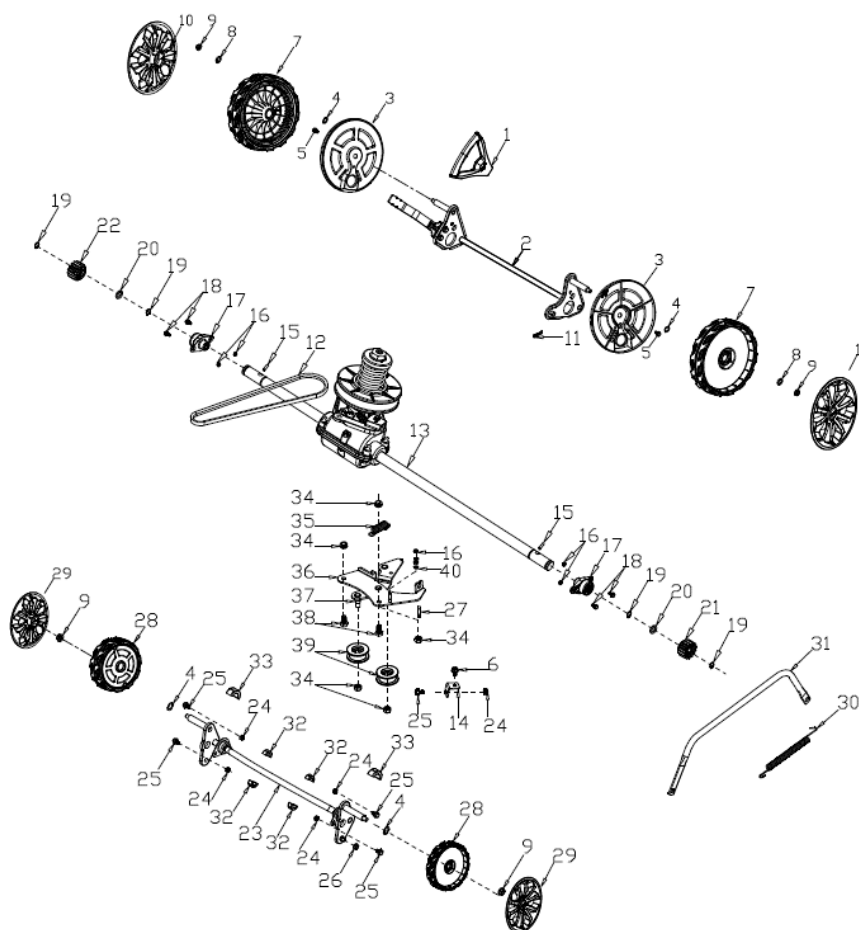

Nr.crt	Denumire produs	Product name	Cod comanda
1	levier ajustare inaltime	Height Adjustment Handle	psrx400s-5-1
2	ax roti spate	Rear Wheel Shaft	psrx400s-5-2
3	capac	Inner Wheel Cover	psrx400s-5-3
4	saiba	Spring Washer	psrx400s-5-4
5	surub	Bolt	psrx400s-5-5
6	surub	Bolt	psrx400s-5-6
7	roata	11" wheel	psrx400s-5-7
8	saiba	Flat Washer	psrx400s-5-8
9	piulita	Nut	psrx400s-5-9
10	capac roata	11" Outer Wheel Cover	psrx400s-5-10
11	bolt	Split Pin	psrx400s-5-11
12	curea	Belt	psrx400s-5-12
13	ansamblu transmisie	Gearbox	psrx400s-5-13
14	placa	Fixed plate	psrx400s-5-14
15	bolt	Pin	psrx400s-5-15