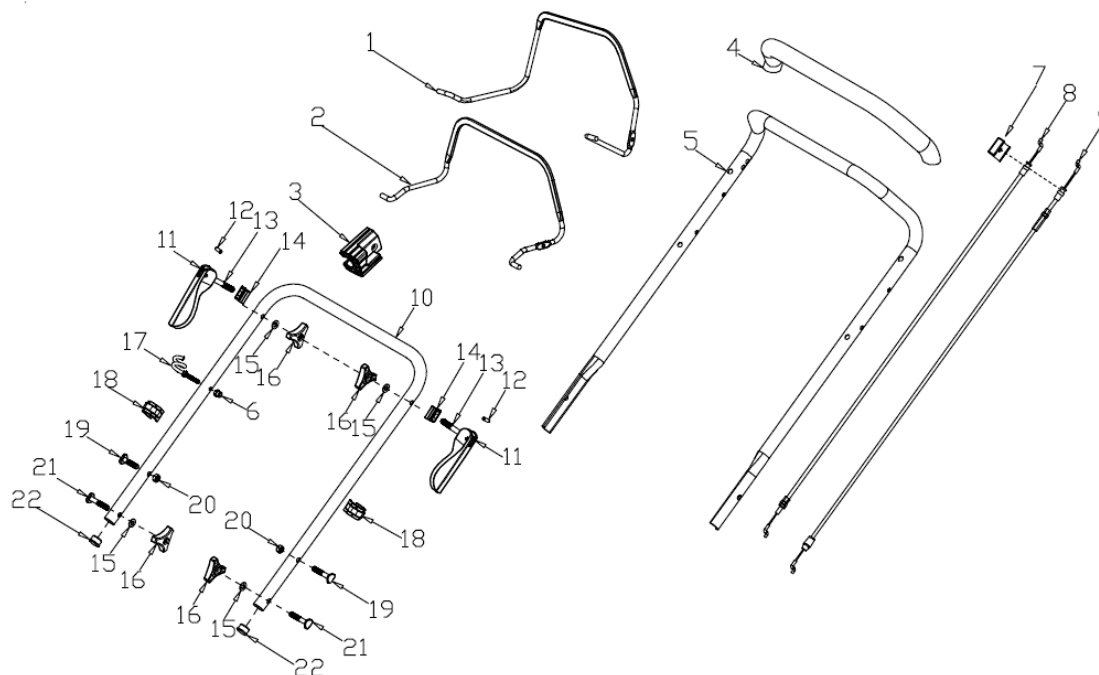

Documentatie tehnica masina de tuns gazin RX 400S

Nr.crt	Denumire produs	Product name	Cod comanda
1	maneta actionare roti	Clutch Lever	psrx400s-1-1
2	maneta motor sto	Brake Lever	psrx400s-1-2
3	suport cablu	Limiting Stopper	psrx400s-1-3
4	protectie maner	Foam Pipe	psrx400s-1-4
5	maner	Upper Handle	psrx400s-1-5
6	piulita	Nut	psrx400s-1-6
7	clema fixare cablu	Cable Fixing Clamp	psrx400s-1-7
8	cablu motor stop	Brake Cable	psrx400s-1-8
9	cablu actionare roti	Clutch cabel	psrx400s-1-9
10	suport maner	Lower Handle	psrx400s-1-10
11	maner	Handle	psrx400s-1-11
12	bolt	Pin	psrx400s-1-12
13	bolt	Pin	psrx400s-1-13
14	blocator	Handle base	psrx400s-1-14
15	saiba	Flat Washer	psrx400s-1-15
16	rozeta	Knob	psrx400s-1-16

Nr.crt	Denumire produs	Product name	Cod comanda
1	capac superior stanga	Upper Cover of Left Panel	psrx400s-2-1
2	surub	Screw	psrx400s-2-2
3	arc	Spring	psrx400s-2-3
4	maneta	Handle	psrx400s-2-4
5	cablu	Cable	psrx400s-2-5
6	piulita	Nut	psrx400s-2-6
7	surub	Bolt	psrx400s-2-7
8	surub	Bolt	psrx400s-2-8
9	surub	Bolt	psrx400s-2-9
10	capac inferior stanga	Lower Cover of Left Panel	psrx400s-2-10
11	surub	Screw	psrx400s-2-11
12	surub	Screw	psrx400s-2-12
13	panou	Handle Panel	psrx400s-2-13

Nr.crt	Denumire produs	Product name	Cod comanda
1	motor	Engine	psrx441s-3-1
2	surub	Bolt	psrx400s-3-2
3	pana	Flat Key	psrx400s-3-3
4	suport cutit	Blade adapter	psrx400s-3-4
5	surub	Screw Cap	psrx400s-3-5
6	protectie curea	Belt Cover	psrx400s-3-6
7	surub	Screw	psrx400s-3-7
8	placa protectie curea	Belt Cover Plate	psrx400s-3-8
9	placa protectie curea	Belt Cover Plate	psrx400s-3-9
10	saiba	Flat Washer	psrx400s-3-10
11	arc	Spring Washer	psrx400s-3-11
12	surub	Blade Bolt	psrx400s-3-12