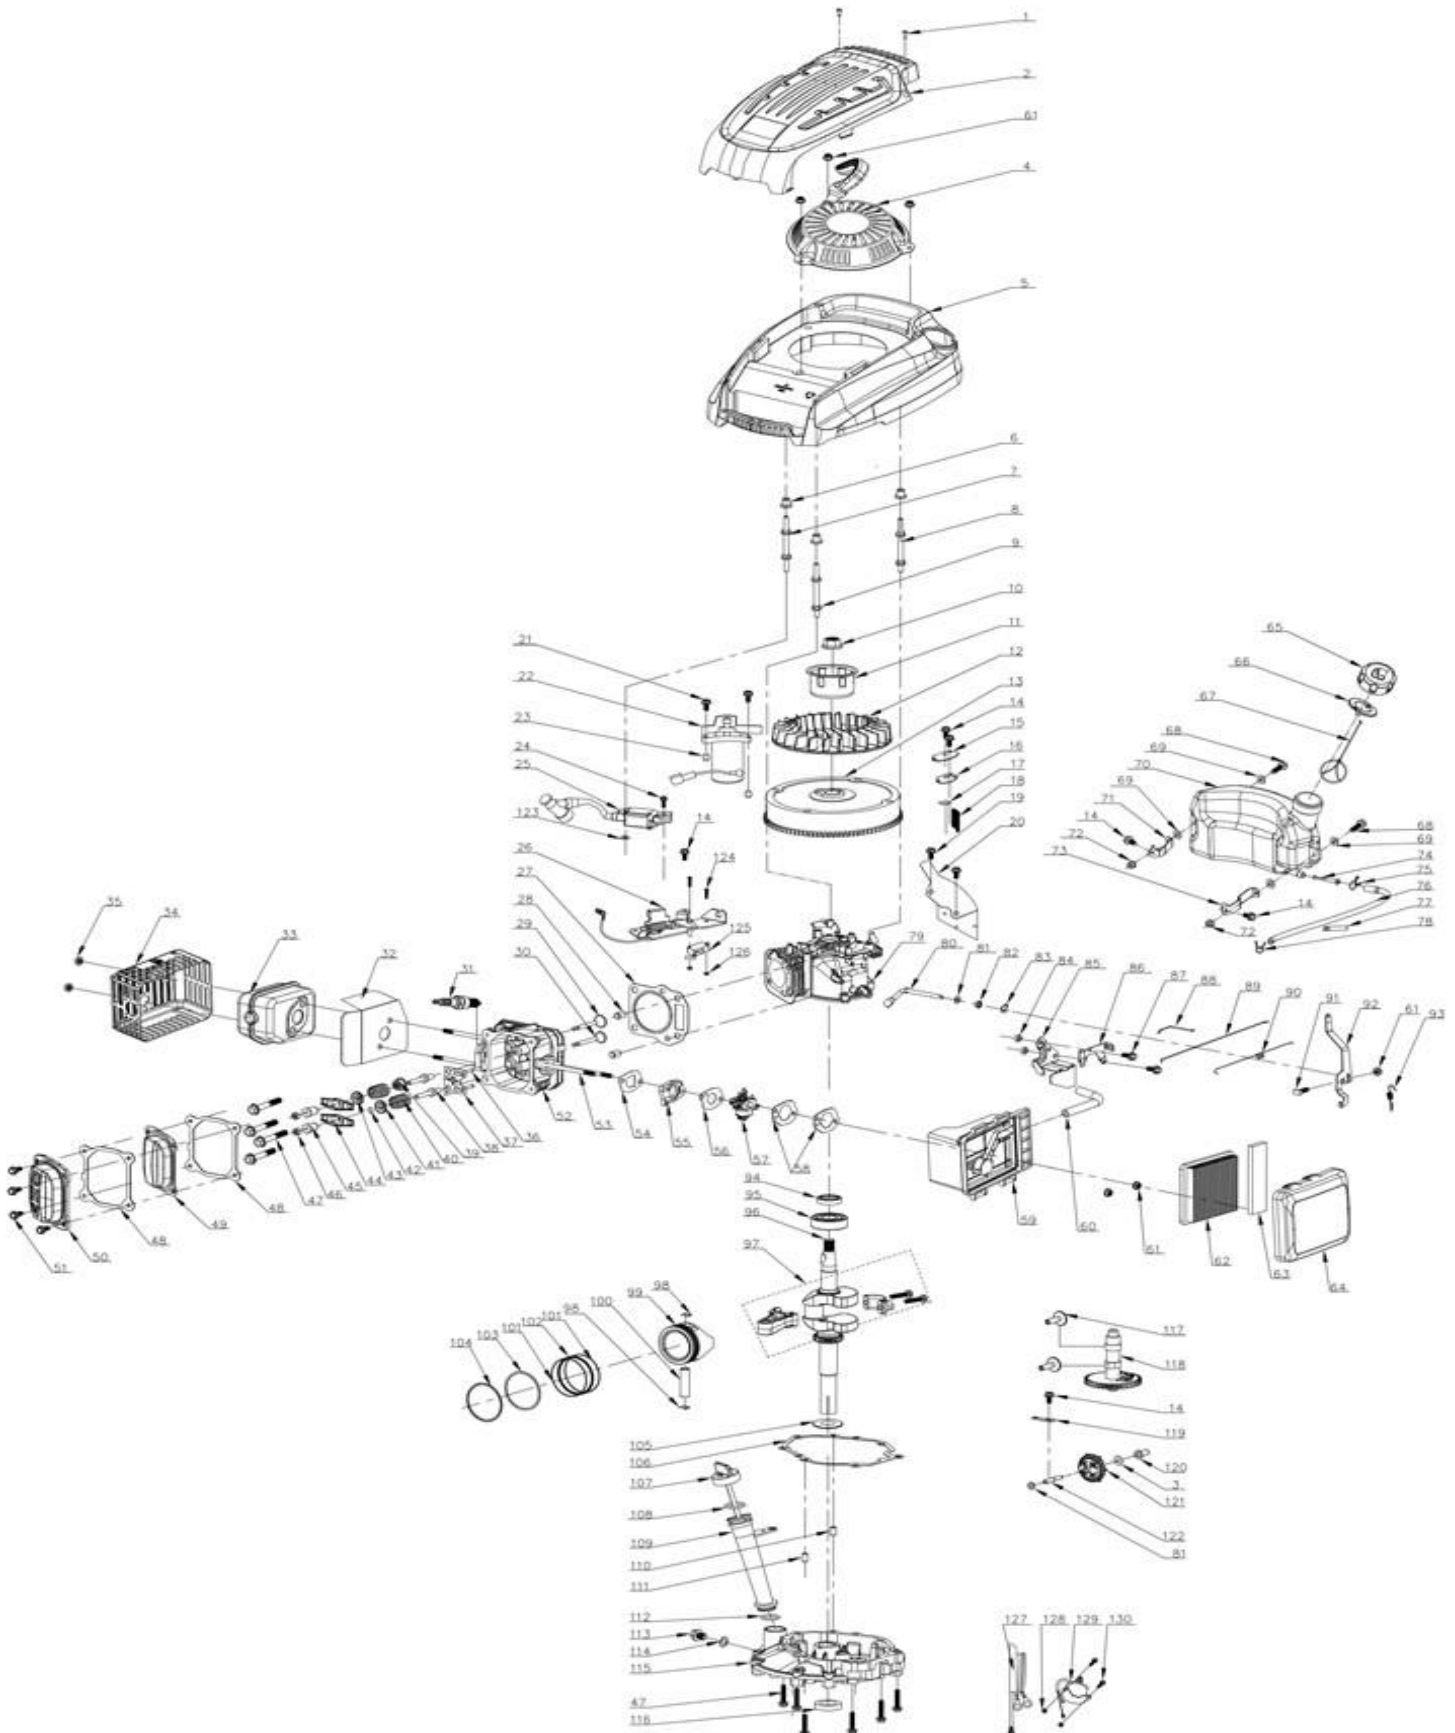

Nr.crt	Denumire produs	Product name	Cod comanda
1	surub	Screw	psrx441s-7-1
2	capota	Engine Cover- D	psrx441s-7-2
3	saiba	Washer	psrx441s-7-3
4	demaror	Recoil Start Assy	psrx441s-7-4
5	carcasa	Blower Housing	psrx441s-7-5
6	bucsa	Bush	psrx441s-7-6
7	prezon	Bolt I	psrx441s-7-7
8	prezon	Bolt II	psrx441s-7-8
9	prezon	Bolt III	psrx441s-7-9
10	piulita	Nut	psrx441s-7-10
11	cuplaj	Start-up Hub	psrx441s-7-11
12	ventilator	Fan	psrx441s-7-12
13	volanta	Flywheel (E)	psrx441s-7-13
14	surub	Screw	psrx441s-7-14
15	placa	Respirator Cover Plate	psrx441s-7-15
16	garnitura	Gasket of Respirator Cover	psrx441s-7-16
17	supapa	Valve Element	psrx441s-7-17
18	sita	Lubricate Filtering Net	psrx441s-7-18
19	surub	Screw	psrx441s-7-19
20	placa	Plate	psrx441s-7-20
21	surub M6x35	Screw M6*35	psrx441s-7-21
22	electromotor	Starting Motor	psrx441s-7-22
23	bolt	Pin	psrx441s-7-23
24	surub M6x25	Screw M6*25	psrx441s-7-24
25	modul aprindere	Ignition	psrx441s-7-25
26	frana volanta	Brake Assy	psrx441s-7-26
27	garnitura chiulasa	Gasket of Cylinder Head	psrx441s-7-27
28	bucsa centrare	Locating Pin	psrx441s-7-28
29	supapa admisie	Inlet valve	psrx441s-7-29
30	supapa evacuare	Outlet valve	psrx441s-7-30
31	bujie	Spark Plug	br4t
32	garnitura evacuare	Gasket of Muffler	psrx441s-7-32
33	toba esapament	Muffler Assy	psrx441s-7-33
34	capac esapament	Muffler Cover Assy	psrx441s-7-34
35	piulita	Nut	psrx441s-7-35
36	tija	Guide Board of Handspike	psrx441s-7-36
37	plauta ghidare	Handspike Assy	psrx441s-7-37
38	prezoane	Rocker Support Bolt of Valve	psrx441s-7-38