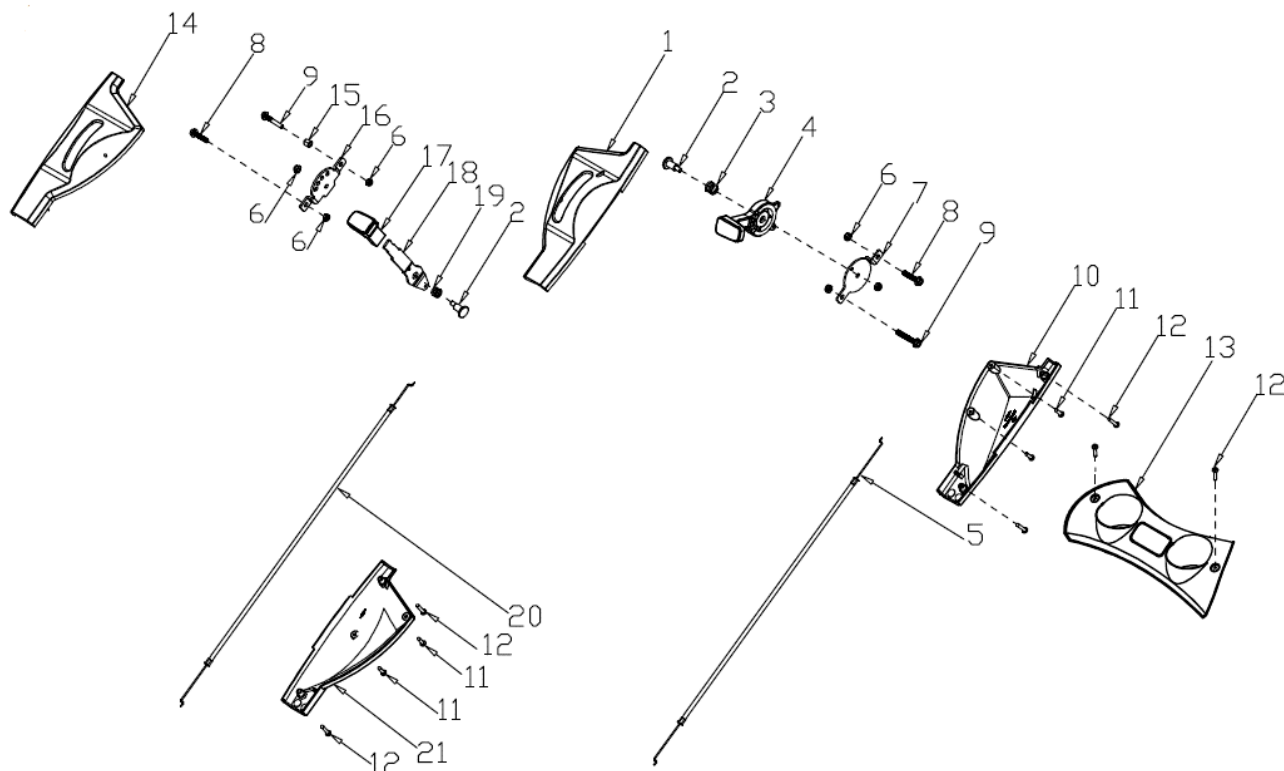

Documentatie tehnica masina de tuns gazin RX 400S

Nr.crt	Denumire produs	Product name	Cod comanda
1	maneta actionare roti	Clutch Lever	psrx400s-1-1
2	maneta motor sto	Brake Lever	psrx400s-1-2
3	suport cablu	Limiting Stopper	psrx400s-1-3
4	protectie maner	Foam Pipe	psrx400s-1-4
5	maner	Upper Handle	psrx400s-1-5
6	piulita	Nut	psrx400s-1-6
7	clema fixare cablu	Cable Fixing Clamp	psrx400s-1-7
8	cablu motor stop	Brake Cable	psrx400s-1-8
9	cablu actionare roti	Clutch cabel	psrx400s-1-9
10	suport maner	Lower Handle	psrx400s-1-10
11	maner	Handle	psrx400s-1-11
12	bolt	Pin	psrx400s-1-12
13	bolt	Pin	psrx400s-1-13
14	blocator	Handle base	psrx400s-1-14
15	saiba	Flat Washer	psrx400s-1-15
16	rozeta	Knob	psrx400s-1-16

Nr.crt	Denumire produs	Product name	Cod comanda
1	capac superior stanga	Upper Cover of Left Panel	psrx400s-2-1
2	surub	Screw	psrx400s-2-2
3	arc	Spring	psrx400s-2-3
4	maneta	Handle	psrx400s-2-4
5	cablu	Cable	psrx400s-2-5
6	piulita	Nut	psrx400s-2-6
7	surub	Bolt	psrx400s-2-7
8	surub	Bolt	psrx400s-2-8
9	surub	Bolt	psrx400s-2-9
10	capac inferior stanga	Lower Cover of Left Panel	psrx400s-2-10
11	surub	Screw	psrx400s-2-11
12	surub	Screw	psrx400s-2-12
13	panou	Handle Panel	psrx400s-2-13

Nr.crt	Denumire produs	Product name	Cod comanda
1	motor	Engine	psrx441s-3-1
2	surub	Bolt	psrx400s-3-2
3	pana	Flat Key	psrx400s-3-3
4	suport cutit	Blade adapter	psrx400s-3-4
5	surub	Screw Cap	psrx400s-3-5
6	protectie curea	Belt Cover	psrx400s-3-6
7	surub	Screw	psrx400s-3-7
8	placa protectie curea	Belt Cover Plate	psrx400s-3-8
9	placa protectie curea	Belt Cover Plate	psrx400s-3-9
10	saiba	Flat Washer	psrx400s-3-10
11	arc	Spring Washer	psrx400s-3-11
12	surub	Blade Bolt	psrx400s-3-12