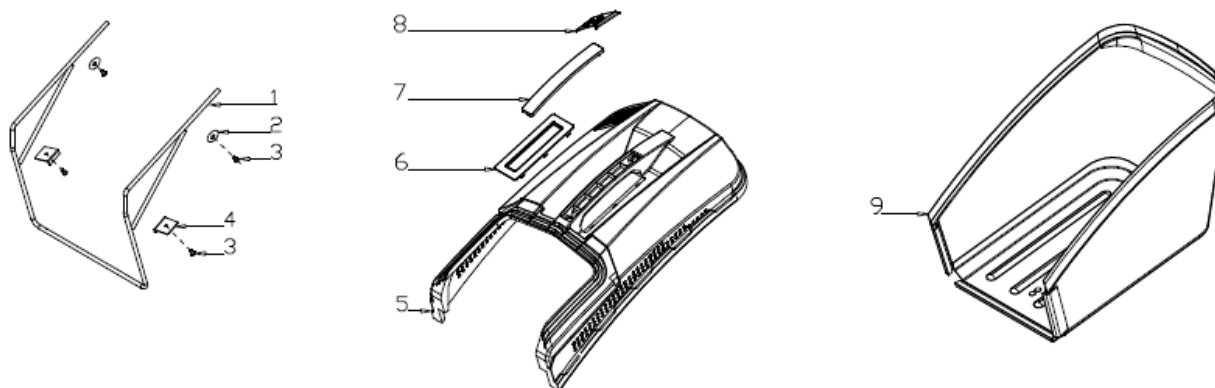

Producător motoutilaje

Documentatie tehnică

Nr.crt	Denumire produs	Product name	Cod comanda
1	suport	Metal Bracket	psrx400s-6-1
2	saiba	Flat Washer	psrx400s-6-2
3	surub	Screw	psrx400s-6-3
4	placa	fixed plate	psrx400s-6-4
5	carcasa	Plastic Cover	psrx400s-6-5
6	capac	Cover Plate	psrx400s-6-6
7	indicator	Indicated Board	psrx400s-6-7
8	maner	Handle cover	psrx400s-6-8
9	cos colector	Fabric bag	psrx400s-6-9