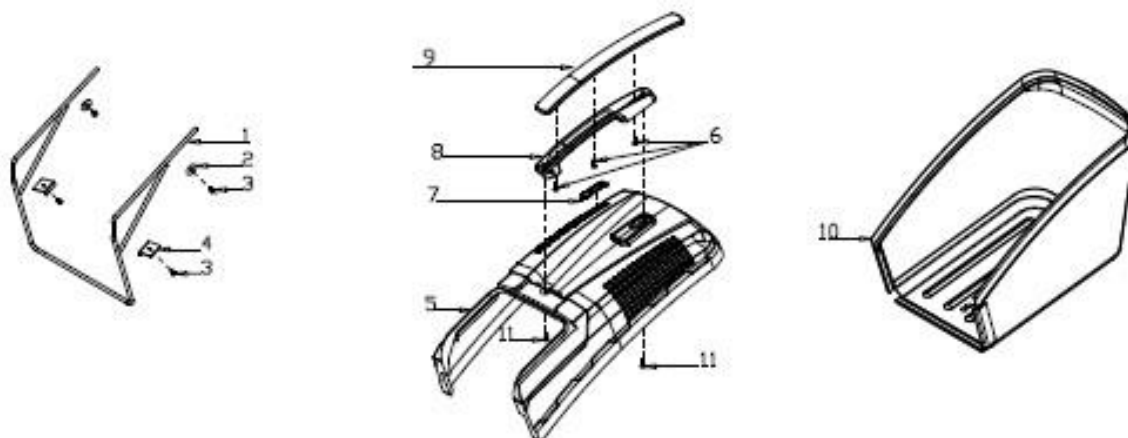

Nr.crt	Denumire produs	Product name	Cod comanda
1	cadru sac colector	Grass bag metal bracket	psrx331s-6-1
2	saiba	Flat Washer	psrx331s-6-2
3	surub	Screw	psrx331s-6-3
4	placa	fixed plate	psrx331s-6-4
5	capac	Plastic Cover	psrx331s-6-5
6	surub	Screw	psrx331s-6-6
7	indicator	Indicated Board	psrx331s-6-7
8	maner	Collector Handle	psrx331s-6-8
9	capac maner	Collector Handle cover	psrx331s-6-9