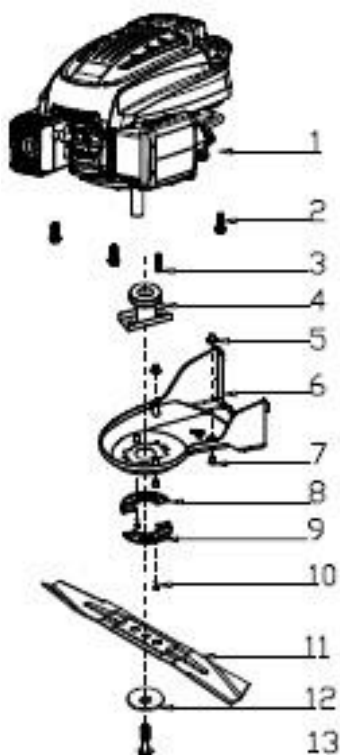

Nr.crt	Denumire produs	Product name	Cod comanda
1	maneta actionare roti	Wheel drive lever	psrx331s-1-1
2	maneta motor stop	Engine stop lever	psrx331s-1-2
3	suport cablu	Limiting Stopper	psrx331s-1-3
4	manson maner	Foam Pipe	psrx331s-1-4
5	maner	Upper Handle -F	psrx331s-1-5
6	piulita	Nut	psrx331s-1-6
7	clema fixare cabluri	Cable Fixing Clamp	psrx331s-1-7
8	cablu motor stop	Brake Cable	psrx331s-1-8
9	cablu actionare roti	Clutch cabel	psrx331s-1-9
10	suport maner	Lower Handle F	psrx331s-1-10
11	maner rapid	Fast handle	psrx331s-1-11
12	bolt	Pin	psrx331s-1-12
13	bolt	Pin	psrx331s-1-13
14	blocator	Fast handle Limit	psrx331s-1-14
15	saiba	Flat Washer	psrx331s-1-15
16	rozeta	Knob	psrx331s-1-16
17	carlig	Rope Guide	psrx331s-1-17
18	suport cablu	Cable Support	psrx331s-1-18
19	surub	Screw	psrx331s-1-19
20	piulita	Nut	psrx331s-1-20
21	surub	Bolt	psrx331s-1-21
22	dop	Handle Plug	psrx331s-1-22

Nr.crt	Denumire produs	Product name	Cod comanda
1	capac superior stanga	Upper Cover of Left Panel	psrx331s-2-1
2	surub	Screw	psrx331s-2-2
3	arc	Spring	psrx331s-2-3
4	maneta	Handle	psrx331s-2-4
5	cablu	Cable	psrx331s-2-5
6	piulita	Nut	psrx331s-2-6
7	placa	Plate	psrx331s-2-7
8	surub	Screw	psrx331s-2-8
9	surub	Screw	psrx331s-2-9
10	capac inferior stanga	Lower Cover of Left Panel	psrx331s-2-10
11	surub	Screw	psrx331s-2-11
12	surub	Screw	psrx331s-2-12
13	panou	Handle Panel	psrx331s-2-13
14	capac superior dreapta	Upper Cover of Right Panel	psrx331s-2-14
15	bucsa	Bush	psrx331s-2-15
16	cablu acceleratie	Speed control cable	psrx331s-2-16
17	capac inferior dreapta	Lower Cover of Right Panel	psrx331s-2-17