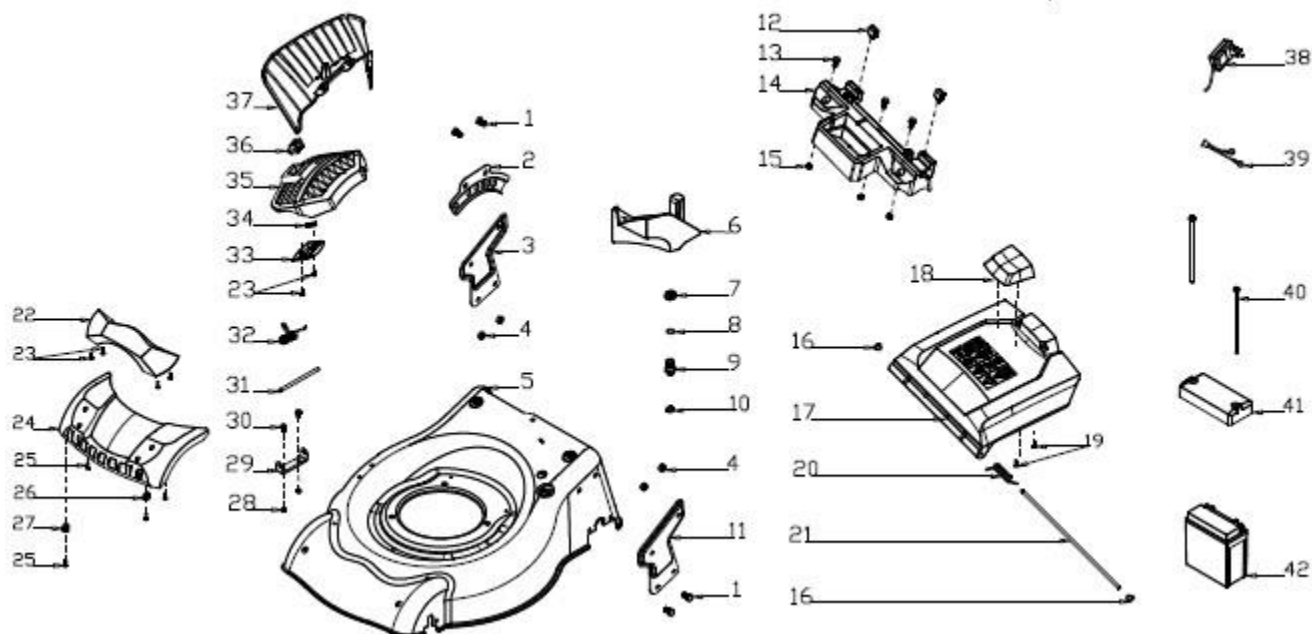

Nr.crt	Denumire produs	Product name	Cod comanda
1	surub	Bolt	psrx331s-4-1
2	placa ajustare inaltime	Height Adjustment Plate	psrx331s-4-2
3	suport dreapta	Right Bracket	psrx331s-4-3
4	piulita	Nut	psrx331s-4-4
5	carcasa	Deck	psrx331s-4-5
6	capac mulching	Mulching Plug	psrx331s-4-6
7	manson	Cable Sleeve	psrx331s-4-7
8	siguranta	Seal Ring	psrx331s-4-8
9	saiba	Washing Linker	psrx331s-4-9
10	piulita	Plastic Nut	psrx331s-4-10
11	suport stanga	Left Bracket	psrx331s-4-11
12	suport	Rear Cover Support	psrx331s-4-12
13	piulita	Nut	psrx331s-4-13
14	suport capac evacuare	Rear Cover Pedestal	psrx331s-4-14
15	piulita	Nut	psrx331s-4-15
16	siguranta	plug	psrx331s-4-16
17	capac evacuare	Rear Cover-C	psrx331s-4-17
18	capac	Decorative plate of Rear Cover	psrx331s-4-18
19	surub	Screw	psrx331s-4-19
20	arc	Rear Cover Spring	psrx331s-4-20
21	ax	Rear Cover Shaft	psrx331s-4-21
22	maner	Front Face Handle-B	psrx331s-4-22