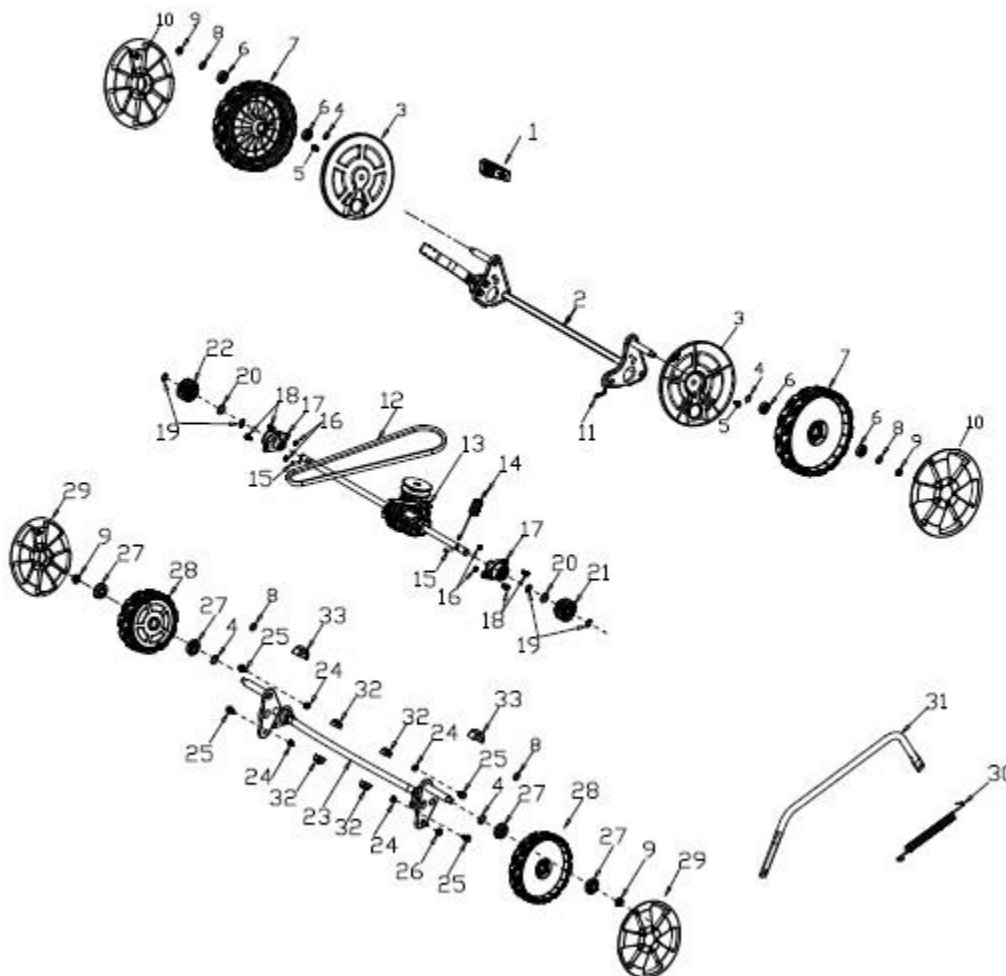

Nr.crt	Denumire produs	Product name	Cod comanda
1	levier ajustare inaltime	Height Adjustment Handle-E	psrx331s-5-1
2	ax roti spate	Rear Wheel Shaft Assy(H)	psrx331s-5-2
3	capac	10" Inner Wheel Cover	psrx331s-5-3
4	saiba	Spring Washer	psrx331s-5-4
5	surub	Screw	psrx331s-5-5
6	rulment	Ball Bearing	psrx331s-5-6
7	roata spate	10" Wheel Assy	psrx331s-5-7
8	saiba	Flat Washer	psrx331s-5-8
9	piulita	Nut	psrx331s-5-9
10	ornament	10" Outer Wheel Cover	psrx331s-5-10
11	bolt despicat	Split Pin	psrx331s-5-11
12	curea Li650	Belt Li650	psrx331s-5-12
13	ansamblu transmisie	Gearbox	psrx331s-5-13