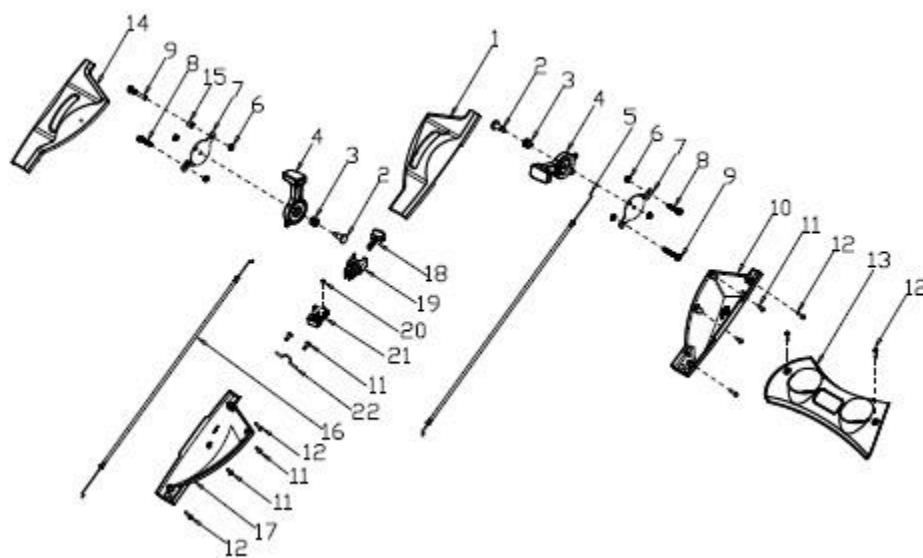

Nr.crt	Denumire produs	Product name	Cod comanda
1	maneta actionare roti	Wheel drive lever	psrx331s-1-1
2	maneta motor stop	Engine stop lever	psrx331s-1-2
3	suport cablu	Limiting Stopper	psrx331s-1-3
4	manson maner	Foam Pipe	psrx331s-1-4
5	maner	Upper Handle -F	psrx331s-1-5
6	piulita	Nut	psrx331s-1-6
7	clema fixare cabluri	Cable Fixing Clamp	psrx331s-1-7
8	cablu motor stop	Brake Cable	psrx331s-1-8
9	cablu actionare roti	Clutch cabel	psrx331s-1-9
10	suport maner	Lower Handle F	psrx331s-1-10
11	maner rapid	Fast handle	psrx331s-1-11
12	bolt	Pin	psrx331s-1-12
13	bolt	Pin	psrx331s-1-13
14	blocator	Fast handle Limit	psrx331s-1-14
15	saiba	Flat Washer	psrx331s-1-15
16	rozeta	Knob	psrx331s-1-16
17	carlig	Rope Guide	psrx331s-1-17
18	suport cablu	Cable Support	psrx331s-1-18
19	surub	Screw	psrx331s-1-19
20	piulita	Nut	psrx331s-1-20
21	surub	Bolt	psrx331s-1-21
22	dop	Handle Plug	psrx331s-1-22

Nr.crt	Denumire produs	Product name	Cod comanda
1	capac superior stanga	Upper Cover of Left Panel	psrx331s-2-1
2	surub	Screw	psrx331s-2-2
3	arc	Spring	psrx331s-2-3
4	maneta	Handle	psrx331s-2-4
5	cablu	Cable	psrx331s-2-5
6	piulita	Nut	psrx331s-2-6
7	placa	Plate	psrx331s-2-7
8	surub	Screw	psrx331s-2-8
9	surub	Screw	psrx331s-2-9
10	capac inferior stanga	Lower Cover of Left Panel	psrx331s-2-10
11	surub	Screw	psrx331s-2-11
12	surub	Screw	psrx331s-2-12
13	panou	Handle Panel	psrx331s-2-13
14	capac superior dreapta	Upper Cover of Right Panel	psrx331s-2-14
15	bucsa	Bush	psrx331s-2-15
16	cablu acceleratie	Speed control cable	psrx331s-2-16
17	capac inferior dreapta	Lower Cover of Right Panel	psrx331s-2-17