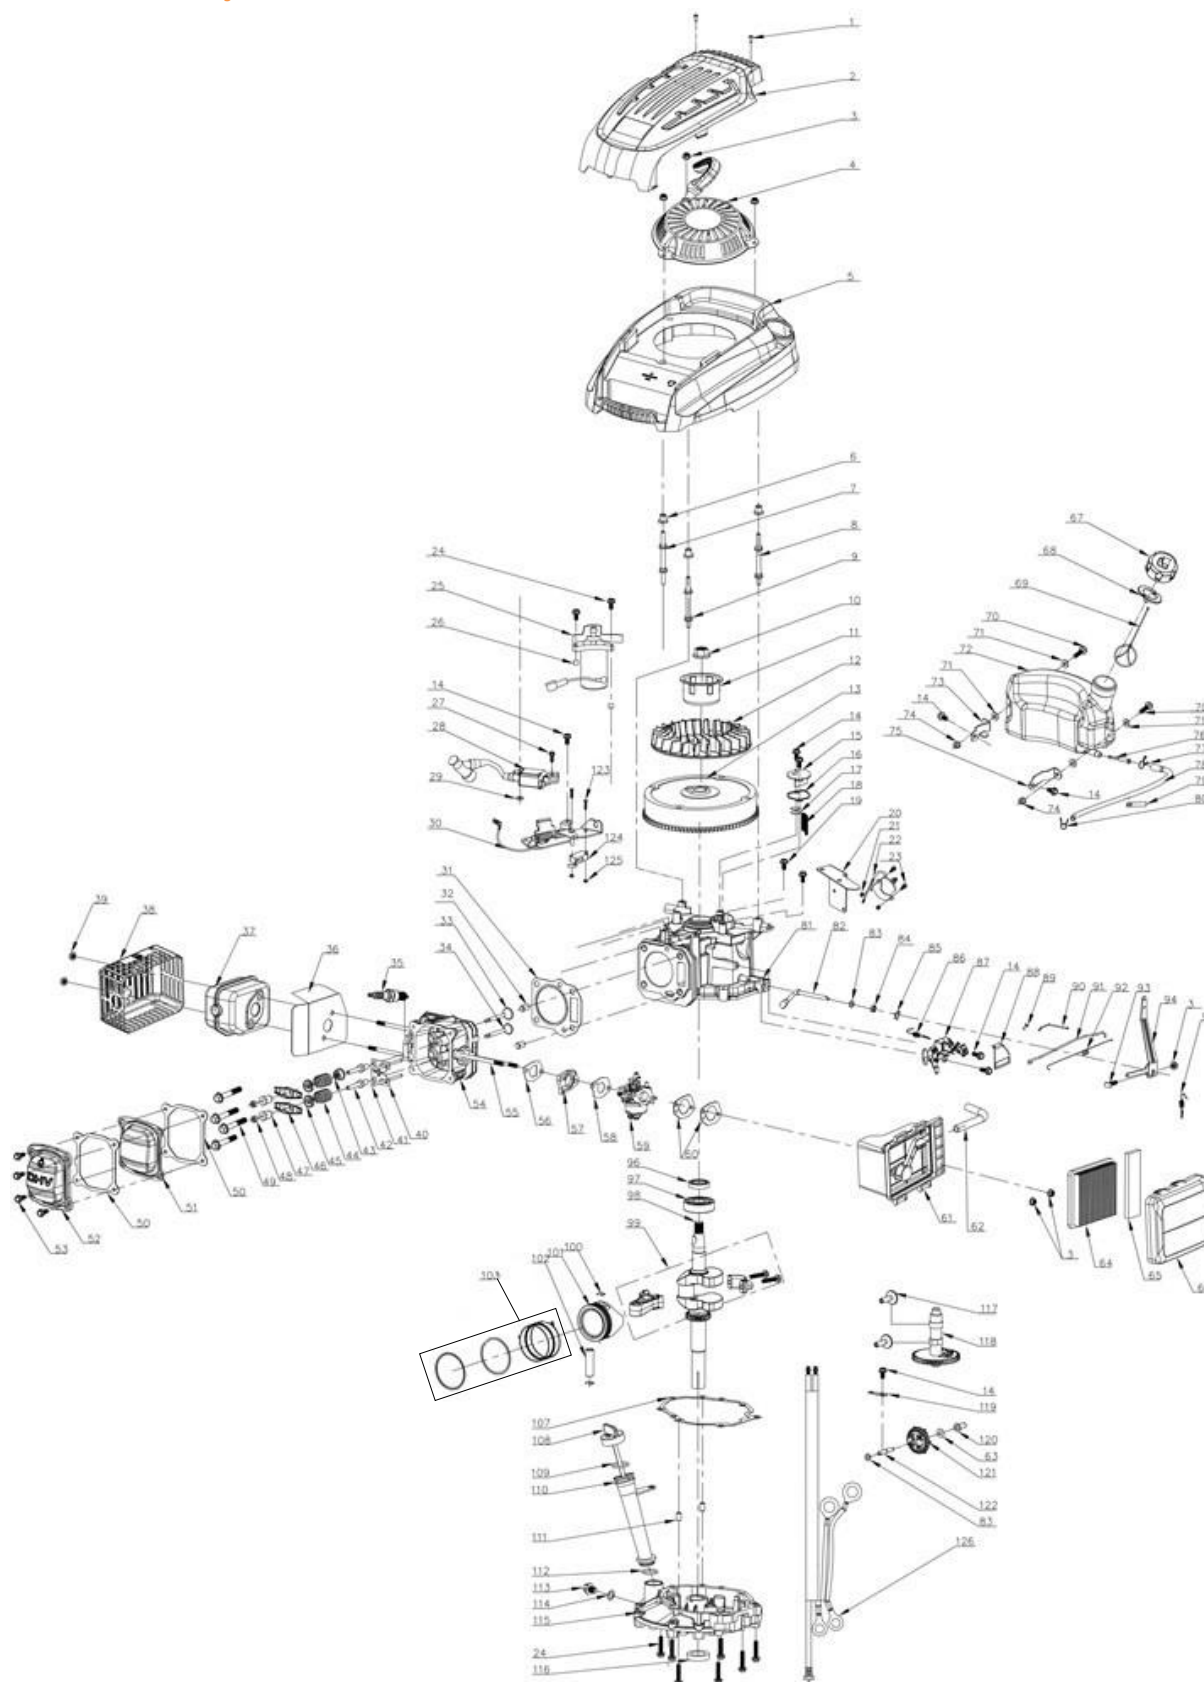

Nr.crt	Denumire produs	Product name	Cod comanda
1	surub	Screw	psrx331s-7-1
2	capota	Engine Cover- D	psrx331s-7-2
3	piulita M6	Nut M6	psrx331s-7-3
4	demaror	Recoil Start Assy	psrx331s-7-4
5	carcasa ventilator	Blower Housing	psrx331s-7-5
6	bucsa	Bush	psrx331s-7-6
7	prezon	Bolt I	psrx331s-7-7
8	prezon	Bolt II	psrx331s-7-8
9	prezon	Bolt III	psrx331s-7-9
10	piulita	Nut	psrx331s-7-10
11	cuplaj	Start-up Hub	psrx331s-7-11
12	ventilator	Fan	psrx331s-7-12
13	volanta	Flywheel	psrx331s-7-13
14	surub	Screw	psrx331s-7-14
15	placa	Respirator Cover Plate	psrx331s-7-15
16	garnitura	Gasket of Respirator Cover	psrx331s-7-16
17	supapa	Valve Element	psrx331s-7-17
18	sita	Lubricate Filtering Net	psrx331s-7-18
19	surub	Screw	psrx331s-7-19
20	placa	Back plate	psrx331s-7-20
21	piulita	Nut	psrx331s-7-21
22	releu pornire	start relay	psrx331s-7-22
23	surub	Screw	psrx331s-7-23
24	surub	Screw	psrx331s-7-24
25	electromotor	Starting Motor	psrx331s-7-25
26	bolt	Pin	psrx331s-7-26
27	surub M6x25	Screw M6*25	psrx331s-7-27
28	modul aprindere	Ignition	psrx331s-7-28
29	oring	"O" Ring	psrx331s-7-29
30	ansamblu motor stop	Brake Assy	psrx331s-7-30
31	garnitura chiulasa	Gasket of Cylinder Head Cover	psrx331s-7-31
32	bucsa centrare	Locating Pin	psrx331s-7-32
33	supapa admisie	Inlet valve	psrx331s-7-33
34	supapa evacuare	Outlet valve	psrx331s-7-34
35	bujie	Spark Plug	br4t
36	garnitura evacuare	Gasket of Muffler	psrx331s-7-36
37	toba esapament	Muffler Assy	psrx331s-7-37
38	capac esapament	Muffler Cover Assy	psrx331s-7-38