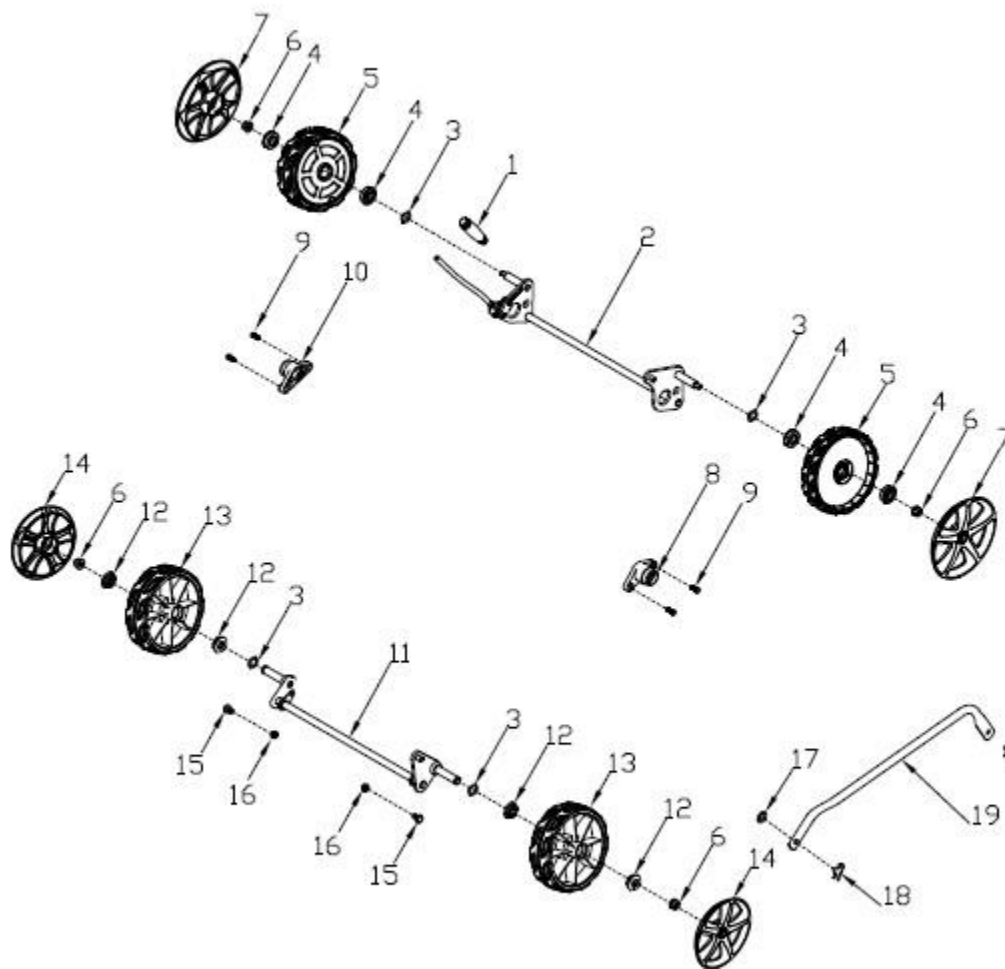

Nr.crt	Denumire produs	Product name	Cod comanda
1	maneta motor stop	Brake Lever E	psrx221s-1-1
2	suport cablu	Limiting Stopper	psrx221s-1-2
3	manson maner	Foam Pipe	psrx221s-1-3
4	maner	Upper Handle	psrx221s-1-4
5	piulita	Nut	psrx221s-1-5
6	carlig	Rope Guide	psrx221s-1-6
7	saiba	Flat Washer	psrx221s-1-7
8	rozeta	Knob	psrx221s-1-8
9	dop	Handle Plug	psrx221s-1-9
10	suport maner	Lower Handle B	psrx221s-1-10
11	surub	Screw	psrx221s-1-11
12	surub	Screw	psrx221s-1-12
13	piulita	Nut	psrx221s-1-13
14	maner blocare	Fast handle	psrx221s-1-14
15	bolt	Pin	psrx221s-1-15
16	surub	screw	psrx221s-1-16
17	blocator	Fast handle Limit	psrx221s-1-17
18	clema fixare cablu	Cable Fixing Clamp	psrx221s-1-18
19	cablu motor stop	Brake Cable	psrx221s-1-19
20	surub	Screw	psrx221s-1-20
21	clema	Cable clamp	psrx221s-1-21

Nr.crt	Denumire produs	Product name	Cod comanda
1	surub	Screw	psrx221s-2-1
2	pupitru	Handle Panel	psrx221s-2-2
3	piulita	Nut	psrx221s-2-3

Nr.crt	Denumire produs	Product name	Cod comanda
1	motor	Engine	psrx221s-3-1
2	surub	Screw	psrx221s-3-2
3	pana	Flat Key	psrx221s-3-3
4	suport cutit	Blade Adapter	psrx221s-3-4
5	cutit	17" Blade	psrx221s-3-5
6	saiba	Blade Washer	psrx221s-3-6

Nr.crt	Denumire produs	Product name	Cod comanda
1	levier ajustare inaltime	Height adjusting handle -C	psrx221s-5-1
2	ax roti spate	Rear Wheel Shaft Assy	psrx221s-5-2
3	saiba	Spring Washer	psrx221s-5-3
4	rulment	Bearing	psrx221s-5-4
5	roata spate	7" Wheel-C	psrx221s-5-5
6	piulita	Nut	psrx221s-5-6
7	ornament roata spate	7" Outer Wheel Cover	psrx221s-5-7
8	lagar	Shaft Sleeve	psrx221s-5-8
9	surub	Screw	psrx221s-5-9
10	lagar	Shaft Sleeve	psrx221s-5-10