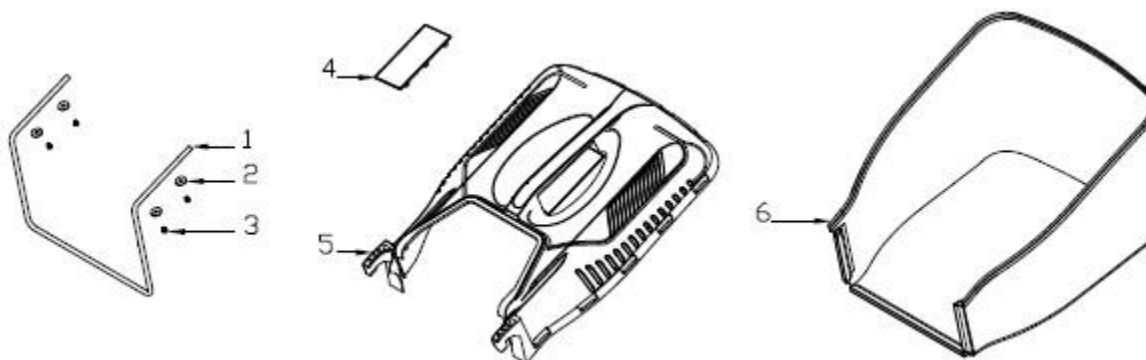

Producător motoutilaje

Documentatie tehnică

11	ax roti spate	Front Wheel Shaft	psrx221s-5-11
12	bucsa	Shaft Sleeve	psrx221s-5-12
13	roata fata	6" Wheel -C	psrx221s-5-13
14	ornament roata fata	6" Outer Wheel Cover	psrx221s-5-14
15	surub	Screw	psrx221s-5-15
16	piulita	Nut	psrx221s-5-16
17	saiba	Flat Washer	psrx221s-5-17
18	siguranta	Split Pin	psrx221s-5-18
19	tija ajustare inaltime	Height Adjustment Connecting Rod	psrx221s-5-19

Nr.crt	Denumire produs	Product name	Cod comanda
1	cadru sac colector	Grass bag metal bracket	psrx221s-6-1
2	saiba	Flat Washer	psrx221s-6-2
3	surub	Screw	psrx221s-6-3
4	capac supraplin	Cover Plate	psrx221s-6-4
5	capac sac colector	Plastic Cover	psrx221s-6-5
6	sac colector	Fabric Bag 45L	psrx221s-6-6