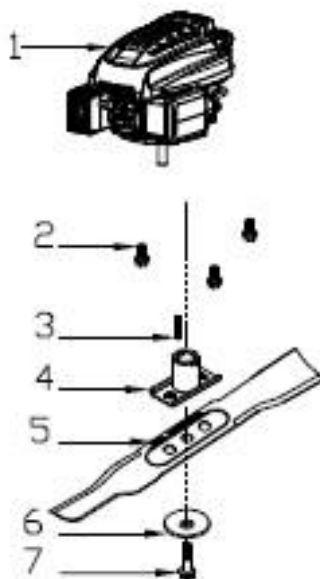

Nr.crt	Denumire produs	Product name	Cod comanda
1	maneta motor stop	Brake Lever E	psrx221s-1-1
2	suport cablu	Limiting Stopper	psrx221s-1-2
3	manson maner	Foam Pipe	psrx221s-1-3
4	maner	Upper Handle	psrx221s-1-4
5	piulita	Nut	psrx221s-1-5
6	carlig	Rope Guide	psrx221s-1-6
7	saiba	Flat Washer	psrx221s-1-7
8	rozeta	Knob	psrx221s-1-8
9	dop	Handle Plug	psrx221s-1-9
10	suport maner	Lower Handle B	psrx221s-1-10
11	surub	Screw	psrx221s-1-11
12	surub	Screw	psrx221s-1-12
13	piulita	Nut	psrx221s-1-13
14	maner blocare	Fast handle	psrx221s-1-14
15	bolt	Pin	psrx221s-1-15
16	surub	screw	psrx221s-1-16
17	blocator	Fast handle Limit	psrx221s-1-17
18	clema fixare cablu	Cable Fixing Clamp	psrx221s-1-18
19	cablu motor stop	Brake Cable	psrx221s-1-19
20	surub	Screw	psrx221s-1-20
21	clema	Cable clamp	psrx221s-1-21

Nr.crt	Denumire produs	Product name	Cod comanda
1	surub	Screw	psrx221s-2-1
2	pupitru	Handle Panel	psrx221s-2-2
3	piulita	Nut	psrx221s-2-3

Nr.crt	Denumire produs	Product name	Cod comanda
1	motor	Engine	psrx221s-3-1
2	surub	Screw	psrx221s-3-2
3	pana	Flat Key	psrx221s-3-3
4	suport cutit	Blade Adapter	psrx221s-3-4
5	cutit	17" Blade	psrx221s-3-5
6	saiba	Blade Washer	psrx221s-3-6

Nr.crt	Denumire produs	Product name	Cod comanda
1	levier ajustare inaltime	Height adjusting handle -C	psrx221s-5-1
2	ax roti spate	Rear Wheel Shaft Assy	psrx221s-5-2
3	saiba	Spring Washer	psrx221s-5-3
4	rulment	Bearing	psrx221s-5-4
5	roata spate	7" Wheel-C	psrx221s-5-5
6	piulita	Nut	psrx221s-5-6
7	ornament roata spate	7" Outer Wheel Cover	psrx221s-5-7
8	lagar	Shaft Sleeve	psrx221s-5-8
9	surub	Screw	psrx221s-5-9
10	lagar	Shaft Sleeve	psrx221s-5-10