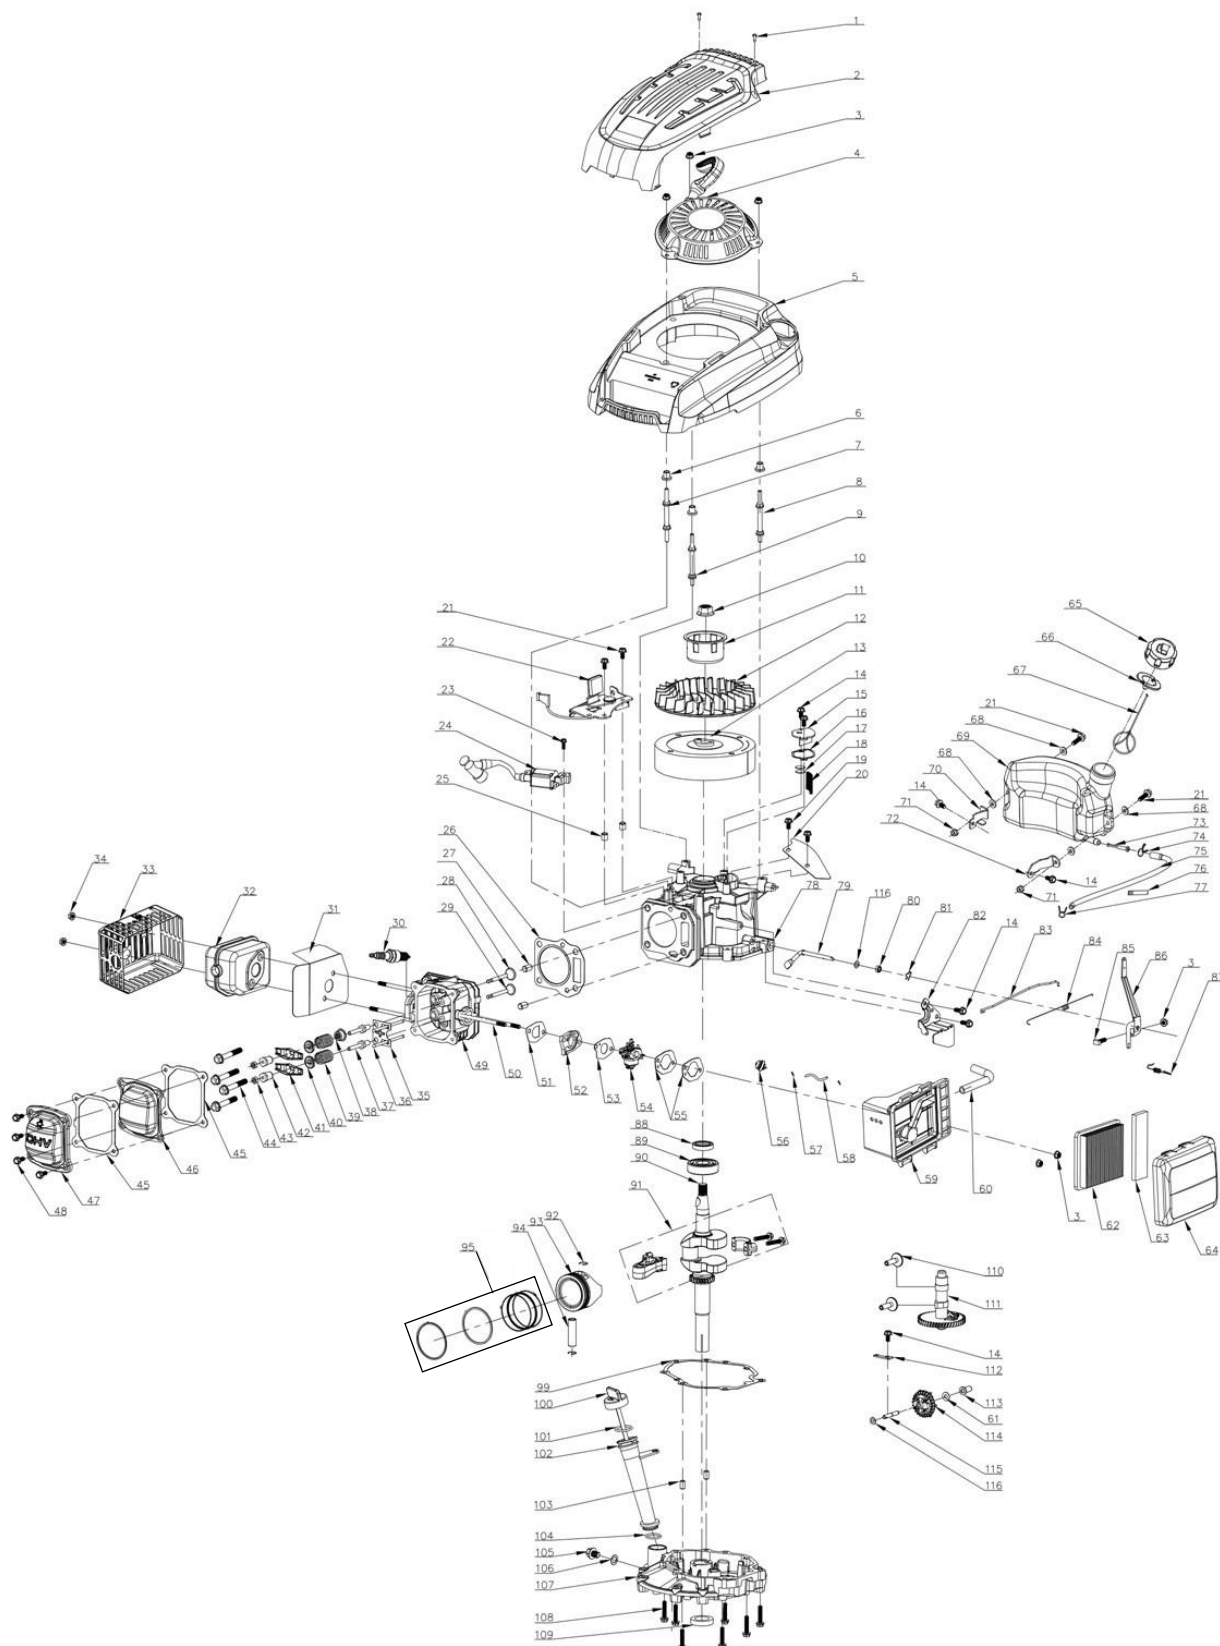

Nr.crt	Denumire produs	Product name	Cod comanda
1	surub	Screw	psrx221s-7-1
2	capota	Engine Cover- D	psrx221s-7-2
3	piulita M6	Nut M6	psrx221s-7-3
4	demaror	Recoil Start Assy	psrx221s-7-4
5	carcasa ventilator	Blower Housing	psrx221s-7-5
6	bucsa	Bush	psrx221s-7-6
7	prezon	Bolt I	psrx221s-7-7
8	prezon	Bolt II	psrx221s-7-8
9	prezon	Bolt III	psrx221s-7-9
10	piulita	Nut	psrx221s-7-10
11	cuplaj	Start-up Hub	psrx221s-7-11
12	ventilator	Fan	psrx221s-7-12
13	volanta	Flywheel	psrx221s-7-13
14	surub	Screw	psrx221s-7-14
15	placa	Respirator Cover Plate	psrx221s-7-15
16	garnitura	Gasket of Respirator Cover	psrx221s-7-16
17	supapa	Valve Element	psrx221s-7-17
18	element filtrant	Lubricate Filtering Net	psrx221s-7-18
19	surub	Bolt	psrx221s-7-19
20	placa	Back plate	psrx221s-7-20
21	Surub m6x22	Bolt M6*22	psrx221s-7-21
22	frana volanta	Brake Assy	psrx221s-7-22
23	surub m6x25	Bolt M6*25	psrx221s-7-23
24	modul aprindere	Ignition	psrx221s-7-24
25	bucsa	bush	psrx221s-7-25
26	garnitura chiulasa	Gasket of Cylinder Head Cover	psrx221s-7-26
27	bucsa ghidaj	Locating Pin	psrx221s-7-27
28	supapa admisie	Inlet valve	psrx221s-7-28
29	supapa evacuare	Outlet valve	psrx221s-7-29
30	bujie	Spark Plug	br4t
31	garnitura toba esapament	Gasket of Muffler	psrx221s-7-31
32	toba esapament	Muffler Assy	psrx221s-7-32
33	protectie toba esapament	Muffler Cover Assy	psrx221s-7-33
34	piulita	Nut	psrx221s-7-34
35	placauta ghidaj	Handspike Assy	psrx221s-7-35
36	tija	Guide Board of Handspike	psrx221s-7-36
37	prezoane	Rocker Support Bolt of Valve	psrx221s-7-37
38	simering supapa	Oil Seal of valve	psrx221s-7-38
39	arc supapa	Spring of Valve	psrx221s-7-39
40	taler supapa	Spring Coil of outlet Valve	psrx221s-7-40