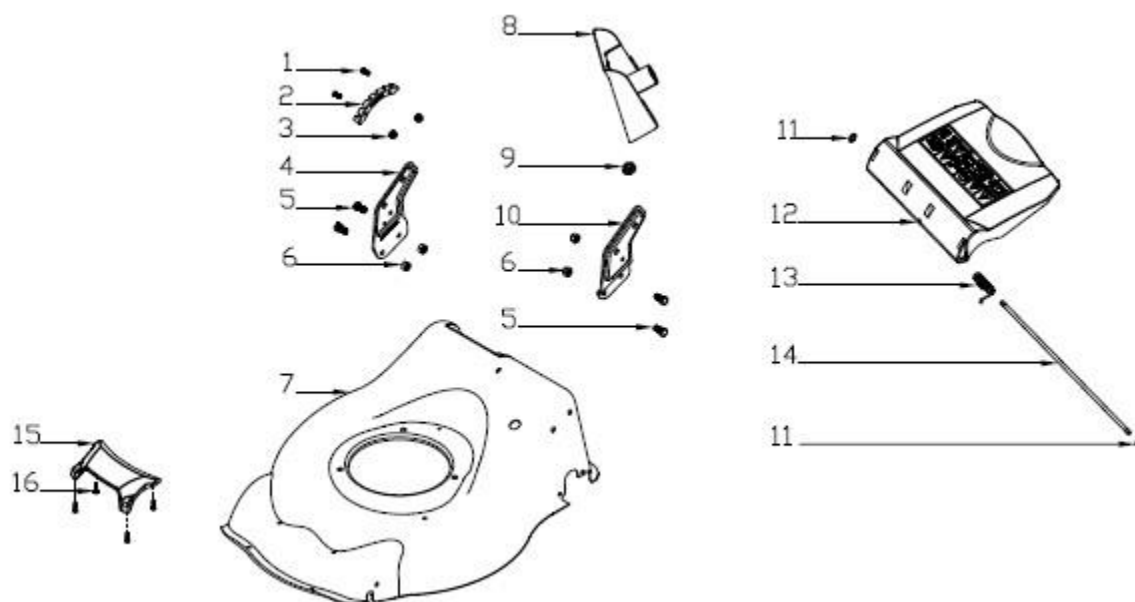

7	surub	Blade Screw	psrx221s-3-7

Nr.crt	Denumire produs	Product name	Cod comanda
1	surub	Screw	psrx221s-4-1
2	placa ajustare inaltime	Height Adjustment Plate	psrx221s-4-2
3	piulita	Nut	psrx221s-4-3
4	suport dreapta	Right Bracket	psrx221s-4-4
5	surub	Screw	psrx221s-4-5
6	piulita	Nut	psrx221s-4-6
7	carcasa	Deck	psrx221s-4-7
8	capac mulching	Mulching Plug	psrx221s-4-8
9	manson	Cable Sleeve	psrx221s-4-9
10	suport stanga	Left Bracket	psrx221s-4-10
11	siguranta	Lock Ring	psrx221s-4-11
12	capac evacuare	Rear Cover	psrx221s-4-12
13	arc	Rear Cover Spring	psrx221s-4-13
14	ax	Rear Cover Shaft	psrx221s-4-14
15	ornament	Front plastic cover A	psrx221s-4-15
16	surub	Screw	psrx221s-4-16