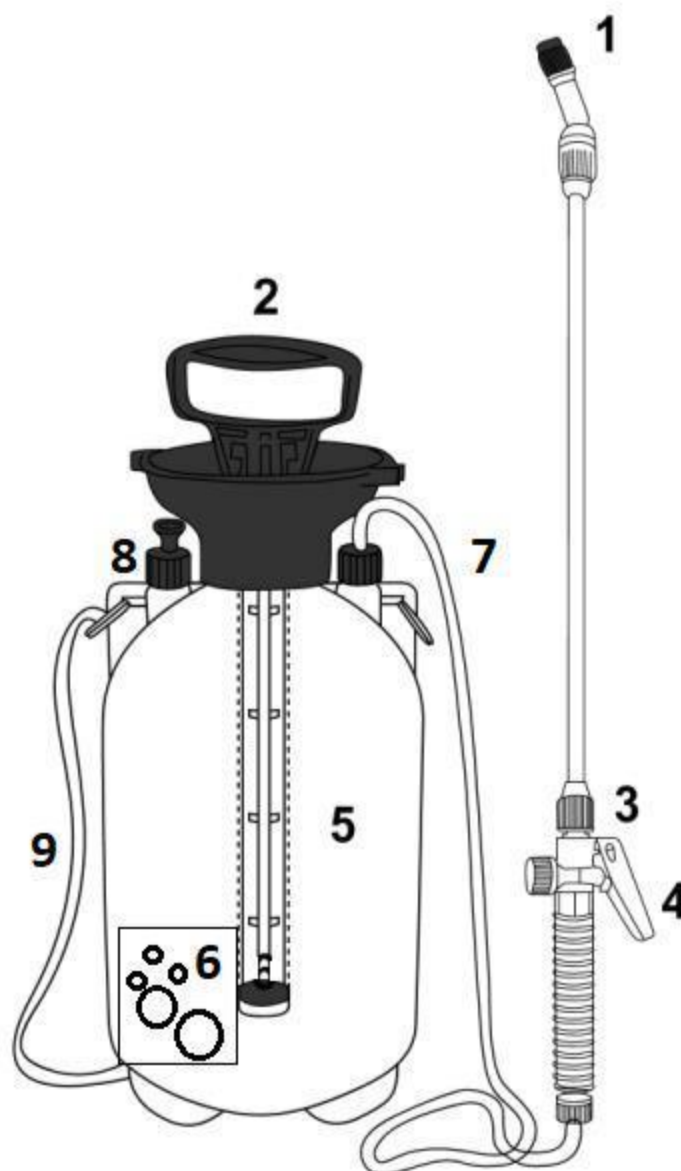

Documentatie tehnica pulverizator RS500

Nr.crt	Denumire produs	Product name	Cod intern RS500
1	diuza	nozzle	psrs500-1
2	maner si pompa	pump and handle	psrs500-2
3	lance	nozzle connector	psrs500-3
4	declansator	trigger	psrs500-4
5	bazin	spray bottle	psrs500-5
6	set garnituri	gasket	psrs500-6
7	furtun	rubber pipe	psrs500-7
8	aerisitor	vent valve	psrs500-8
9	curea	strap	psrs500-9