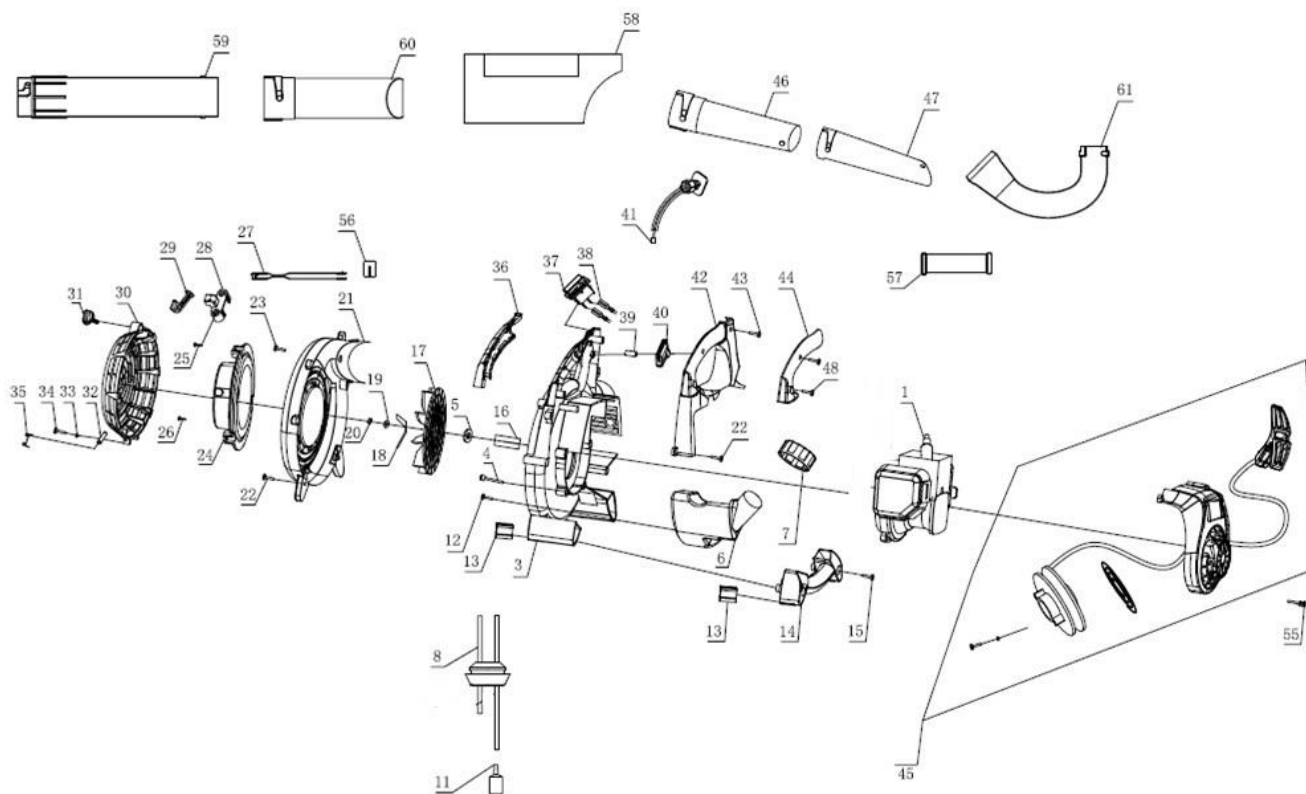

Documentatie tehnica Suflanta Ruris A7

Nr. Crt	Denumire produs	Product name	Cod comanda
1	surub	screw	psa7-1-1
2	capac filtru aer	air filter cover	psa7-1-2
3	filtru aer	air filter	psa7-1-3
4	surub	screw	psa7-1-4
5	clapeta soc	shock flap	psa7-1-5
6	suport filtru aer	air filter holder	psa7-1-6
7	levier soc	shock lever	psa7-1-7
8	surub	screw	psa7-1-8
9	carburator	carburetor	psa7-1-9
10	garnitura carburator	carburetor gasket	psa7-1-10
11	surub	screw	psa7-1-11
12	izolator	insulator	psa7-1-12
13	garnitura izolator	insulator gasket	psa7-1-13
14	cuplaj demaror	coupling	psa7-1-14
15	simering	seal	psa7-1-15
16	semicarter	cranksase	psa7-1-16
17	pin de ghidare	pin	psa7-1-17
18	rulment	bearing	psa7-1-18
19	garnitura semicarter	cranksase gasket	psa7-1-19
20	ambielaj	crankshaft	psa7-1-20
21	semicarter	crankcase	psa7-1-21
22	surub	screw	psa7-1-22
23	volanta	flywheel	psa7-1-23
24	siguranta bolt piston	piston pin clip	psa7-1-24
25	bolt piston	piston pin	psa7-1-25
26	rulment ace	needle bearing	psa7-1-26
27	pana semiluna	key	psa7-1-27
28	piston	piston	psa7-1-28
29	set segmenti	piston ring	psa7-1-29
30	garnitura cilindru	cylinder gasket	psa7-1-30
31	cilindru	cylinder	psa7-1-31
32	garnitura toba esapament	muffler gasket	psa7-1-32
33	toba esapament	muffler	psa7-1-33
34	saiba	washer	psa7-1-34
35	saiba grover	washer grower	psa7-1-35
36	surub	screw	psa7-1-36
37	bujie	spark plug	psa7-1-37
38	modul aprindere	ignition coil	psa7-1-38

Producător motoutilaje

Documentatie tehnică

39	saiba	washer	psa7-1-39
40	surub	screw	psa7-1-40
41	surub	screw	psa7-1-41
42	saiba	washer	psa7-1-42
43	saiba	washer	psa7-1-43

Nr. Crt	Denumire produs	Product name	Cod comanda
1	motor	engine	psa7-2-1
3	carcasa ventilator	housing fan	psa7-2-3
4	surub	screw	psa7-2-4
5	saiba	washer	psa7-2-5
6	rezervor combustibil	fuel tank	psa7-2-6
7	buson rezervor combustibil	fuel tank cap	psa7-2-7
8	sistem alimentare	supply system	psa7-2-8