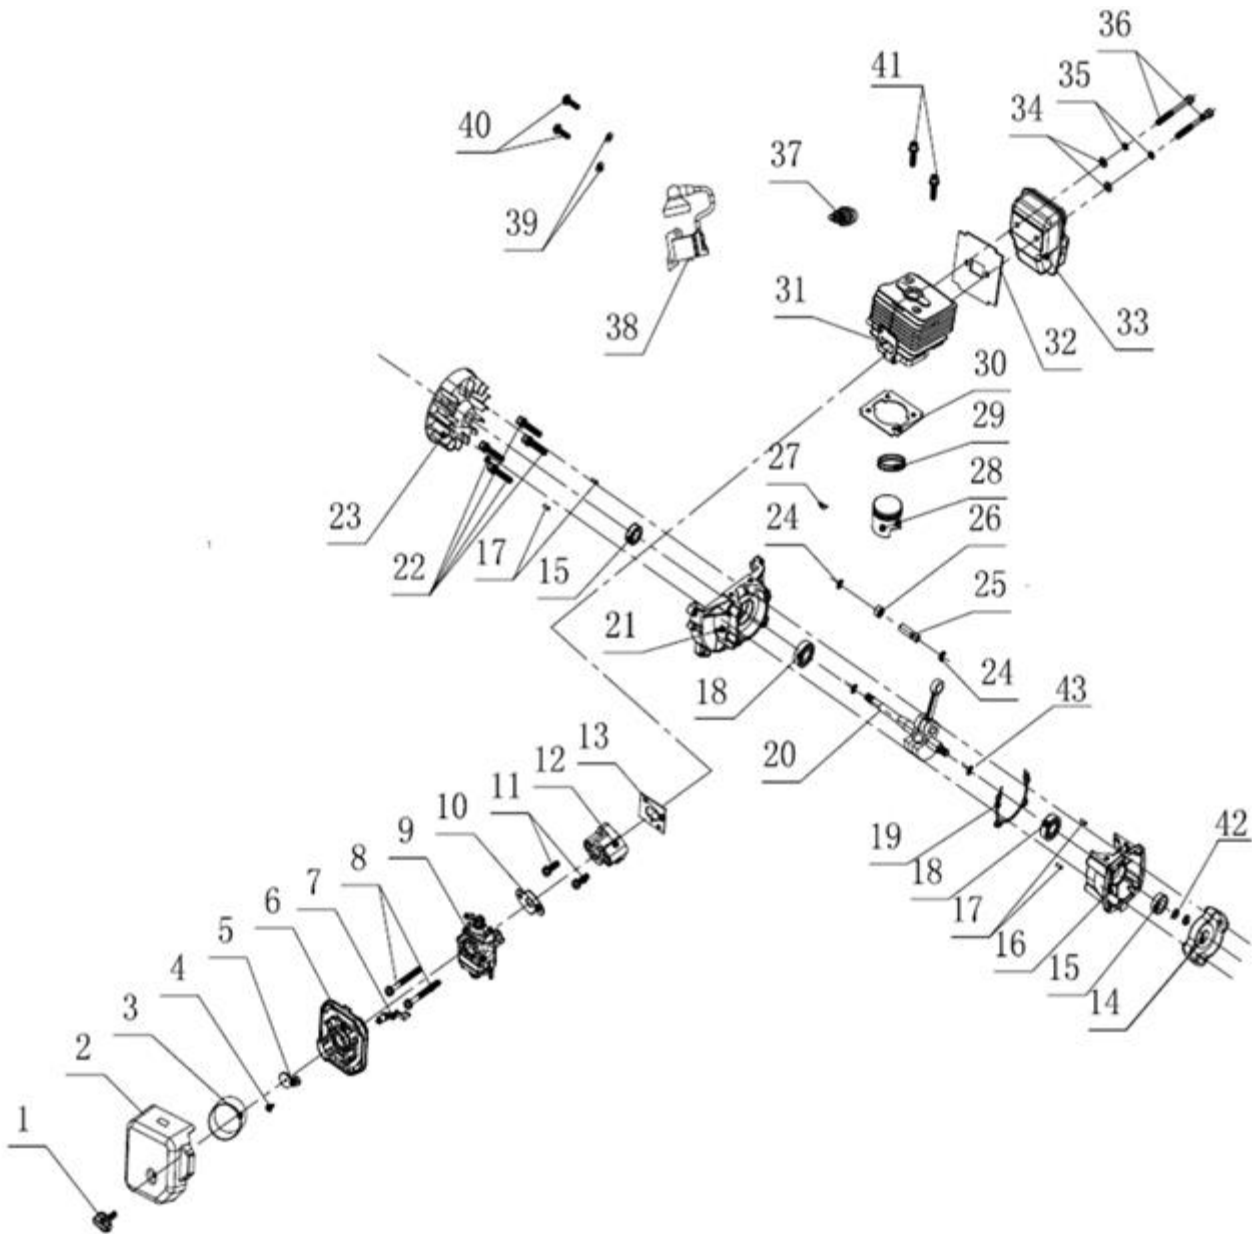

Documentatie tehnica Suflanta Ruris A7

Nr. Crt	Denumire produs	Product name	Cod comanda
1	surub	screw	psa7-1-1
2	capac filtru aer	air filter cover	psa7-1-2
3	filtru aer	air filter	psa7-1-3
4	surub	screw	psa7-1-4
5	clapeta soc	shock flap	psa7-1-5
6	suport filtru aer	air filter holder	psa7-1-6
7	levier soc	shock lever	psa7-1-7
8	surub	screw	psa7-1-8
9	carburator	carburetor	psa7-1-9
10	garnitura carburator	carburetor gasket	psa7-1-10
11	surub	screw	psa7-1-11
12	izolator	insulator	psa7-1-12
13	garnitura izolator	insulator gasket	psa7-1-13
14	cuplaj demaror	coupling	psa7-1-14
15	simering	seal	psa7-1-15
16	semicarter	cranksase	psa7-1-16
17	pin de ghidare	pin	psa7-1-17
18	rulment	bearing	psa7-1-18
19	garnitura semicarter	cranksase gasket	psa7-1-19
20	ambielaj	crankshaft	psa7-1-20
21	semicarter	crankcase	psa7-1-21
22	surub	screw	psa7-1-22
23	volanta	flywheel	psa7-1-23
24	siguranta bolt piston	piston pin clip	psa7-1-24
25	bolt piston	piston pin	psa7-1-25
26	rulment ace	needle bearing	psa7-1-26
27	pana semiluna	key	psa7-1-27
28	piston	piston	psa7-1-28
29	set segmenti	piston ring	psa7-1-29
30	garnitura cilindru	cylinder gasket	psa7-1-30
31	cilindru	cylinder	psa7-1-31
32	garnitura toba esapament	muffler gasket	psa7-1-32
33	toba esapament	muffler	psa7-1-33
34	saiba	washer	psa7-1-34
35	saiba grover	washer grower	psa7-1-35
36	surub	screw	psa7-1-36
37	bujie	spark plug	psa7-1-37
38	modul aprindere	ignition coil	psa7-1-38

Producător motoutilaje

Documentatie tehnică

39	saiba	washer	psa7-1-39
40	surub	screw	psa7-1-40
41	surub	screw	psa7-1-41
42	saiba	washer	psa7-1-42
43	saiba	washer	psa7-1-43

Nr. Crt	Denumire produs	Product name	Cod comanda
1	motor	engine	psa7-2-1
3	carcasa ventilator	housing fan	psa7-2-3
4	surub	screw	psa7-2-4
5	saiba	washer	psa7-2-5
6	rezervor combustibil	fuel tank	psa7-2-6
7	buson rezervor combustibil	fuel tank cap	psa7-2-7
8	sistem alimentare	supply system	psa7-2-8