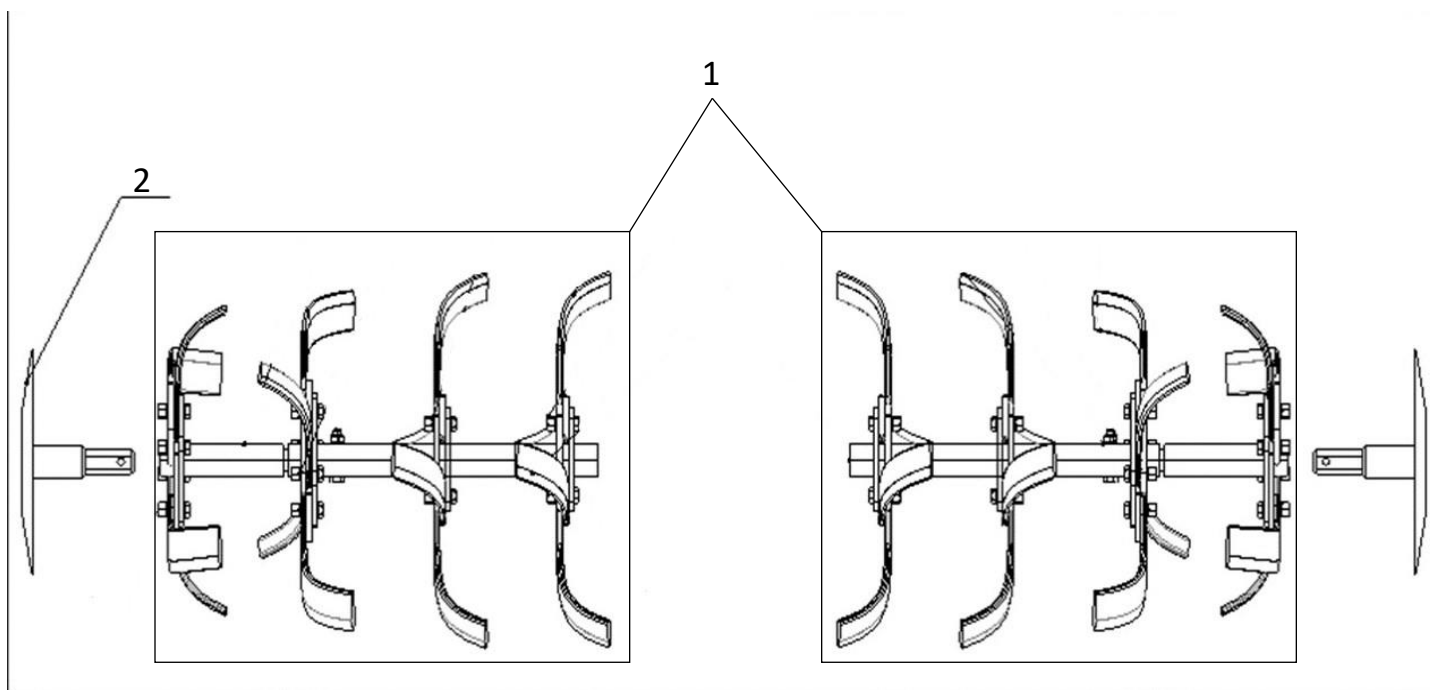

Nr. Crt	Denumire produs	Product name	Cod comanda
1	ansamblu freze	blade assy.	ps650ksd-7-1
2	taler	disc	ps650ksd-7-2