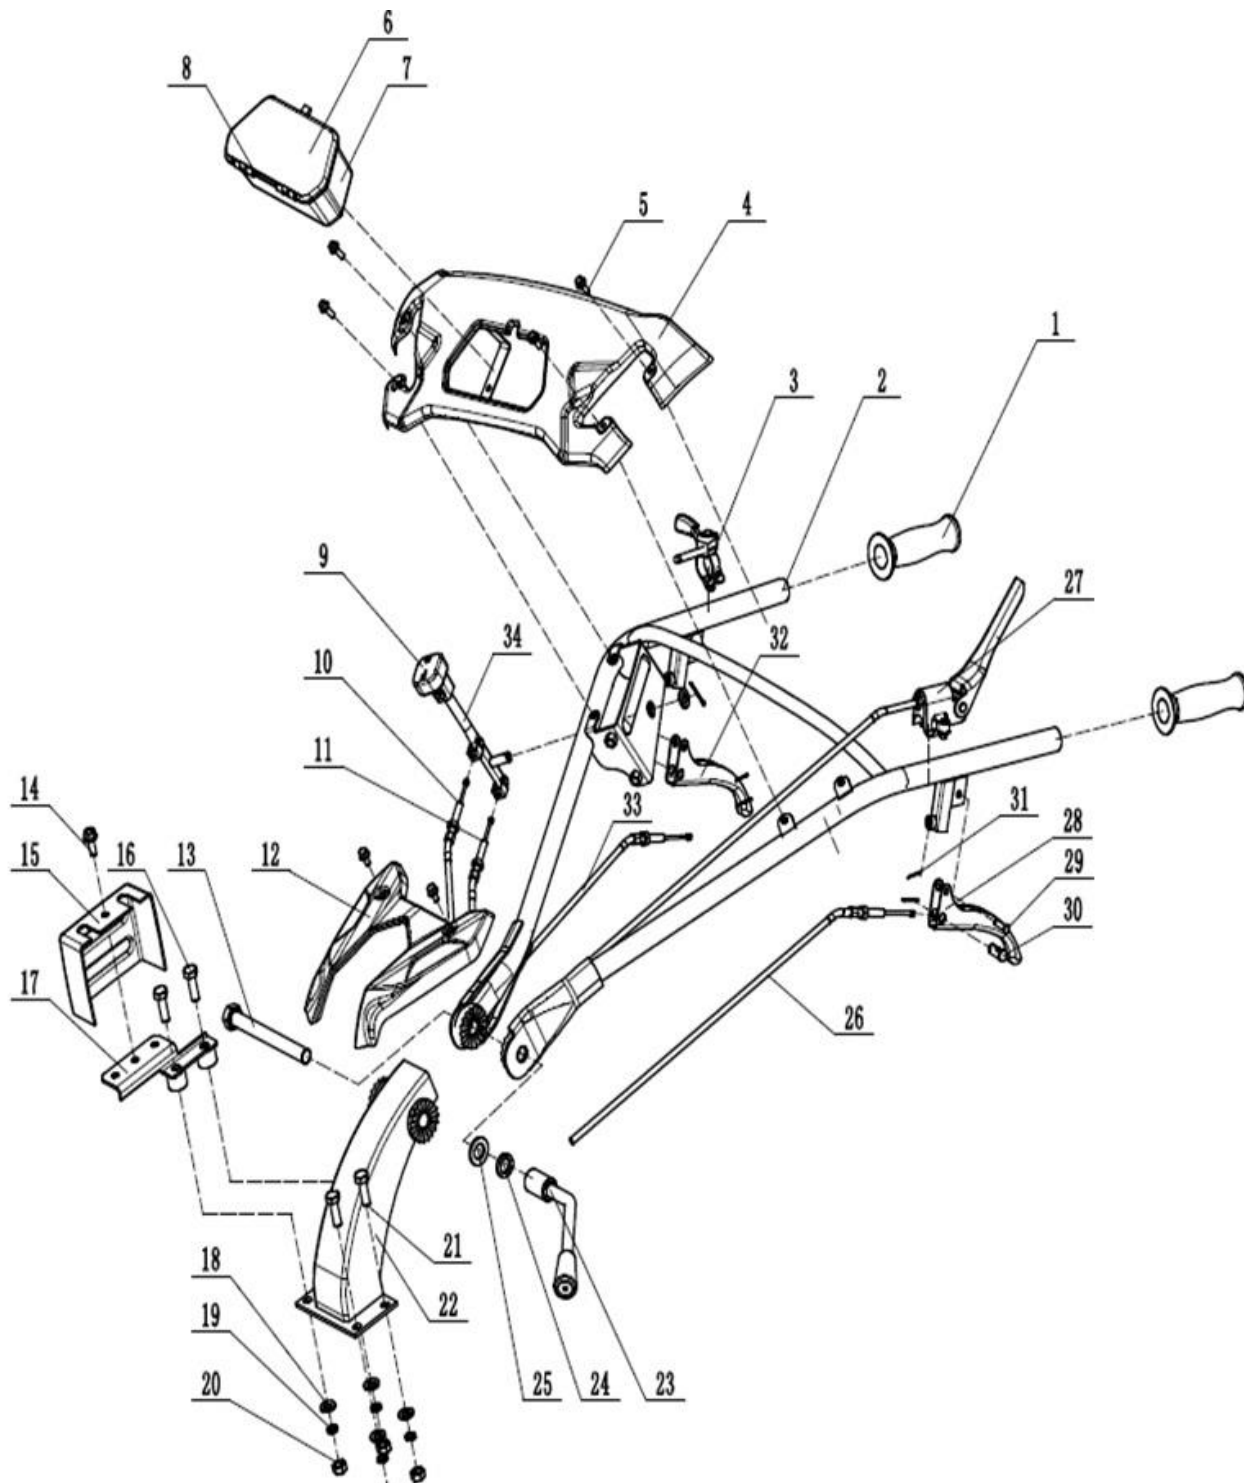

Figura 1

Documentatie tehnica motocultor 650ksd, 651ksd

Figura 1

Figura 1

Nr. Crt	Denumire produs	Product name	Cod comanda
1	manson	hande grips	ps650ksd-1-1
2	coarne	throttleshift assy	ps650ksd-1-2
3	maneta acceleratie	throttleshift assy	ps650ksd-1-3
4	decoratiune coarne	armrest decoration a	ps650ksd-1-4
5	surub m6X12	bolt m6X12	ps650ksd-1-5
6	trusa scule	tool box	ps650ksd-1-6
9	manson	rubber head	ps650ksd-1-9
10	cablu schimbator a	shift cable a	ps650ksd-1-10
11	cablu schimbator b	shift cable b	ps650ksd-1-11
12	decoratiune coarne	armrest decoration a	ps650ksd-1-12
13	surub m6X150	bolt m6X150	ps650ksd-1-13
14	surub m8X16	bolt m8X16	ps650ksd-1-14
15	protectie	cover (on handle set)	ps650ksd-1-15
16	surub M10X30	bolt m10X30	ps650ksd-1-16
17	suport cablu	the support for shift cable b	ps650ksd-1-17
18	saiba	flat washer Ø10	ps650ksd-1-18
19	saiba grover	Spring washer Ø10	ps650ksd-1-19
20	piulita	nut m10	ps650ksd-1-20
21	surub m10X30	bolt m10X30	ps650ksd-1-21
22	cadru coarne	handle set	ps650ksd-1-22
23	tija reglaj coarne	height adjusting rod	ps650ksd-1-23
24	saiba grover	spring washer Ø16	ps650ksd-1-24
25	saiba	flat washer Ø16	ps650ksd-1-25
26	cablu ambreiaj	clutch Cable	ps650ksd-1-26
27	maneta stop	emergency stop handle	ps650ksd-1-27
28	maneta ambreiaj	clutch handle	ps650ksd-1-28
29	bolt	pin b7×22	ps650ksd-1-29
30	bolt prindere cablu	splice	ps650ksd-1-30
31	bolt	pin 1.6×20	ps650ksd-1-31
32	maneta actionare marsarier	reverse handel	ps650ksd-1-32
33	cablu marsalier	reverse cable	ps650ksd-1-33
34	maneta schimbator	shift lever	ps650ksd-1-34