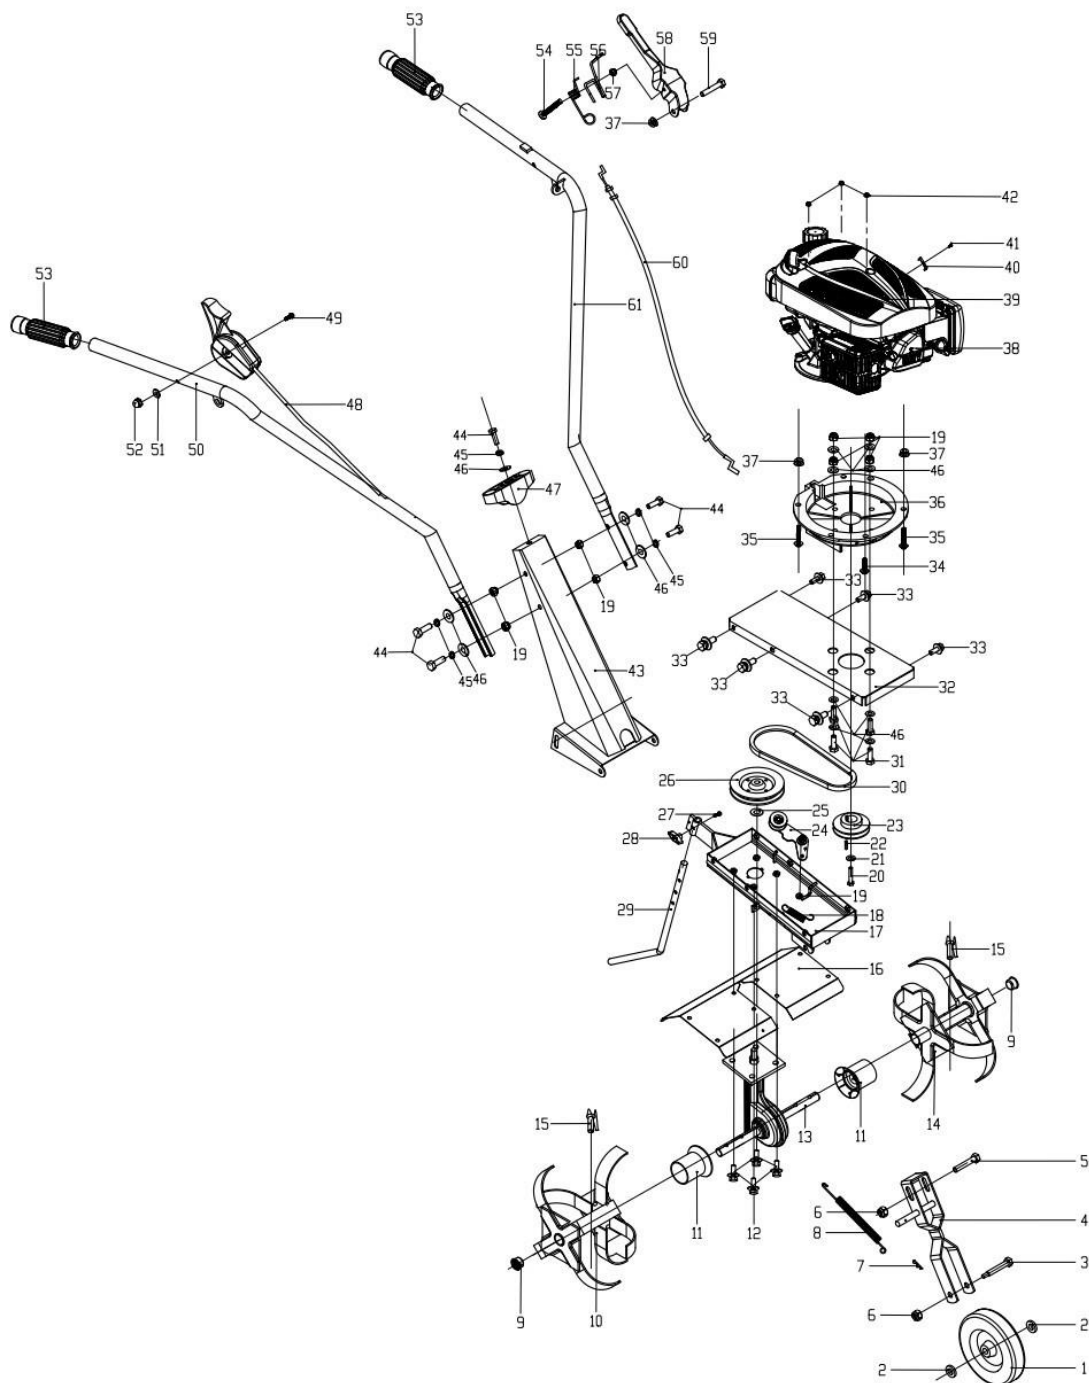

Documentatie tehnica motosapa ruris 5500rs

Producător motoutilaje

Documentatie tehnică

Nr.crt	Denumire produs	Product name	Cod comanda
1	roata	Support wheel	ps5500rs-2-1
2	saiba	Nelon Washer	ps5500rs-2-2
3	surub	Wheel axle bolt	ps5500rs-2-3
4	suport roata	Wheel support body	ps5500rs-2-4
5	surub	Hexagon bolt	ps5500rs-2-5
6	piulita	Hexagon nut	ps5500rs-2-6
7	siguranta	B type pin	ps5500rs-2-7
8	arc	Spring	ps5500rs-2-8
9	dop	Plug	ps5500rs-2-9
10	cutit dreapta	Right blade	ps5500rs-2-10
11	protectie	Dust sheet	ps5500rs-2-11
12	surub	Bolt	ps5500rs-2-12
13	transmisie	Gear box	ps5500rs-2-13
14	cutit stanga	Left blade	ps5500rs-2-14
15	bolt	Speediness plug pin	ps5500rs-2-15
16	aripa	Mud-resist sheet	ps5500rs-2-16
17	suport transmisie	Gear bracket	ps5500rs-2-17
18	arc	Tensioner spring	ps5500rs-2-18
19	piulita	Hexagon nut	ps5500rs-2-19
20	surub	Blade bolt	ps5500rs-2-20
21	saiba	Washer	ps5500rs-2-21
22	pana	Crankshaft key	ps5500rs-2-22
23	fulie	Initiative belt wheel	ps5500rs-2-23
24	intinzator	Belt tensioner bracket	ps5500rs-2-24
25	saiba	Washer	ps5500rs-2-25
26	fulie	Driven belt wheel	ps5500rs-2-26
27	surub	Hexagon flange bolt	ps5500rs-2-27
28	rozeta	Tri-angle plastic nut	ps5500rs-2-28
29	picior adancime	Support lever	ps5500rs-2-29
30	curea V670	Belt V670	ps5500rs-2-30
31	surub	Hexagon bolt	ps5500rs-2-31
32	capac curea	Belt cover	ps5500rs-2-32
33	surub	Bolt	ps5500rs-2-33
34	surub	Hexagon flange bolt	ps5500rs-2-34
35	surub	Hexagon flange bolt	ps5500rs-2-35
36	suport motor	Fixed pedestal	ps5500rs-2-36
37	piulita m8	Hexagon flange nut M8	ps5500rs-2-37
38	motor	Engine	ps5500rs-2-38
39	capota	Plastic engine cover	ps5500rs-2-39
40	placa	Pressing plate	ps5500rs-2-40