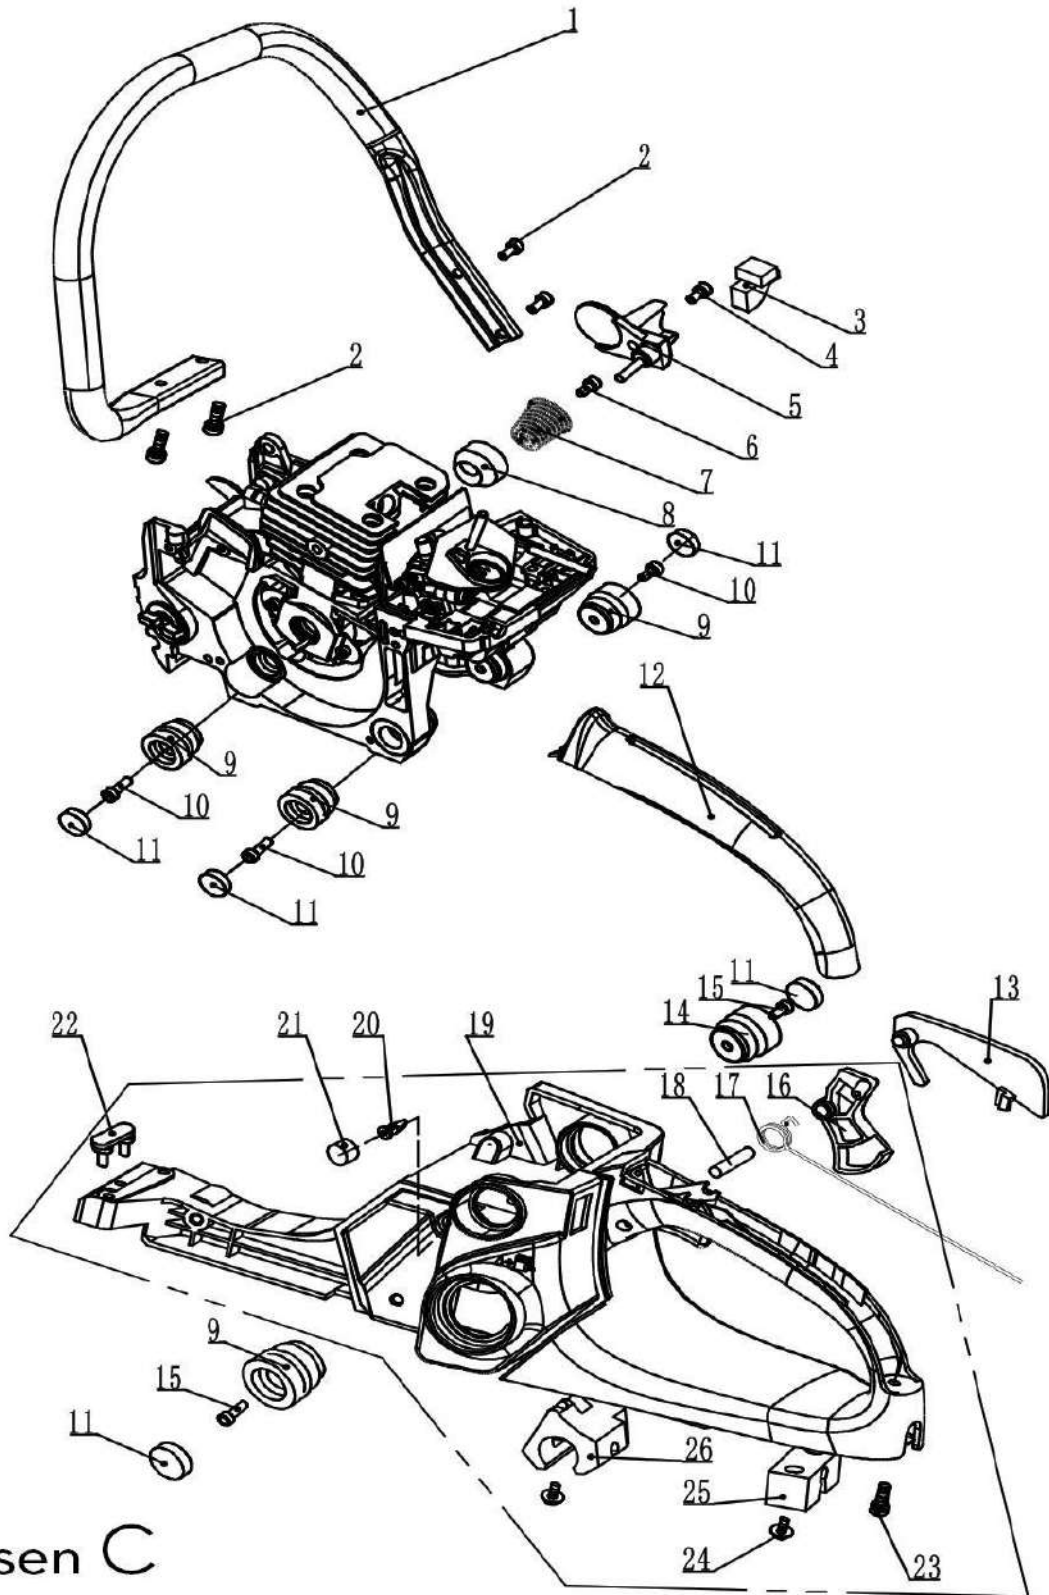

Desen C

Producător motoutilaje

Documentatie tehnică

Nr.crt	Denumire produs	Product name	Cod comanda
C1	Maner frontal	front handle	ps367-c1
C2	Surub	screw	ps367-c2
C3	Amortizor	damper	ps367-c3
C4	Surub m5x14	screw m5x14	ps367-c4
C5	Limitator lant	chain limiter	ps367-c5
C6	Surub	screw	ps367-c6
C7	Arc	spring	ps367-c7
C8	Suport arc	spring support	ps367-c8
C9	Amortizor	damper	ps367-c9
C10	Surub	screw	ps367-c10
C11	Capac	cap	ps367-c11
C12	Capac maner	handle cover	ps367-c12
C13	Blocator acceleratie	throttle interlock arm	ps367-c13
C14	Amortizor	damper	ps367-c14
C15	Surub m5x12	screw m5x12	ps367-c15
C16	Cocos acceleratie	throttle lever	ps367-c16
C17	Arc	spring	ps367-c17
C18	Bolt 6x24	pin 6x24	ps367-c18
C19	Maner rezervor	fuel tank	ps367-c19
C20	Supapa dezaerare	vent valve	ps367-c20
C21	Capac	cover	ps367-c21
C22	Limitator	stopper	ps367-c22
C23	Surub	screw	ps367-c23
C24	Surub	screw	ps367-c24
C25	Clema cheie	key clamp	ps367-c25
C26	Suport cheie	key support	ps367-c26