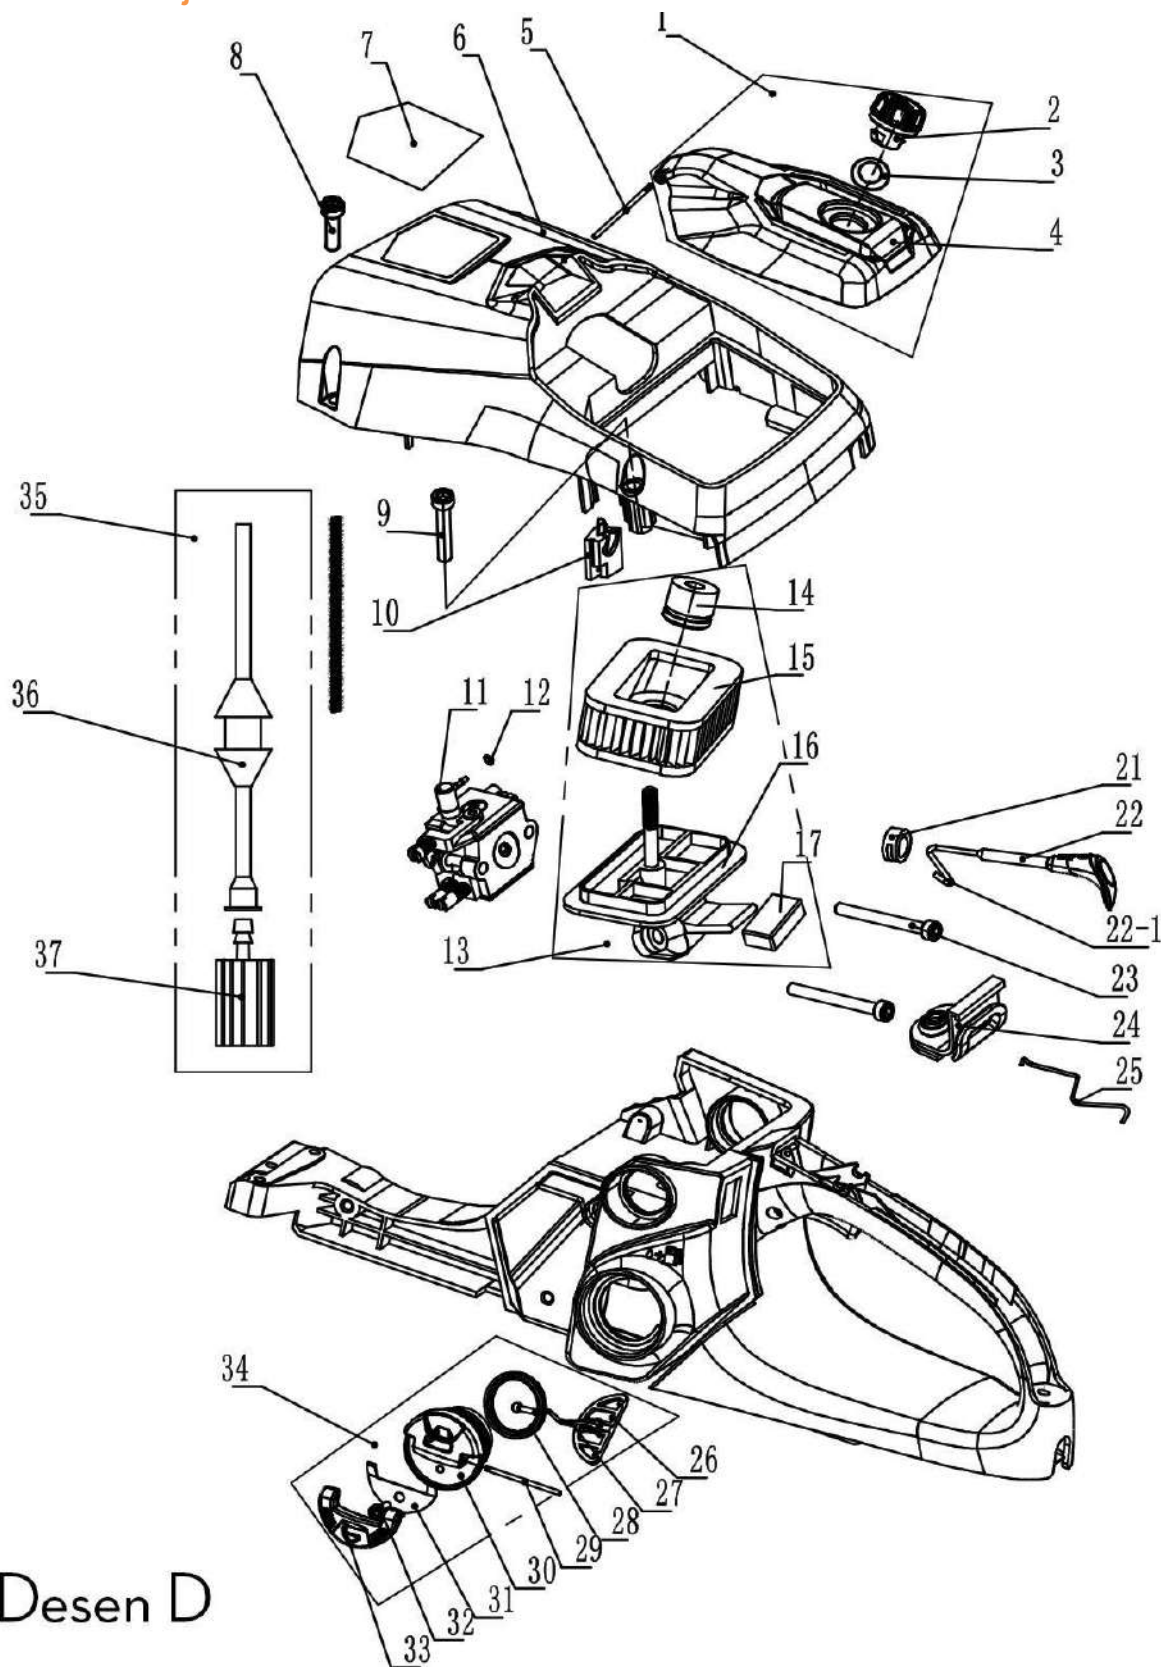

Nr.crt	Denumire produs	Product name	Cod comanda
B1	Ansamblu demaror	starter assy	ps367-b1
B2	Surub m5x14	screw m5x14	ps367-b2
B3	Eticheta	label	ps367-b3
B4	Capac demaror	starter cover	ps367-b4
B5	Sfoara demaror	starter rope	ps367-b5
B6	Bucsa	bush	ps367-b6
B7	Maner demaror	starter grip	ps367-b7
B8	Saiba plata 5	washer 5	ps367-b8
B9	Arc recuperator	recoil spring	ps367-b9
B10	Rola demaror	starter reel	ps367-b10
B11	Saiba 5x16	washer 5x16	ps367-b11
B12	Surub rola	screw	ps367-b12
B13	Deflector	fan cover	ps367-b13
B14	Piulita m8x1	nut m8x1	ps367-b14
B15	Volanta clichet plastic	flywheel	ps367-b15
B16	Volanta clichet metal	flywheel	ps367-b16
B17	Surub m4x8	screw m4x8	ps367-b17
B18	Siguranta simering	oil seal plate	ps367-b18
B19	Intrerupator	switch	ps367-b19
B20	Bujie	spark plug	br2t
B21	Surub m5x20	screw m5x20	ps367-b21
B22	Ans modul aprinder	ignition coil assy	ps367-b22
B23	Modul aprindere	ignition coil	ps367-b23
B24	Cablu	cable	ps367-b24
B25	Protectie	protection	ps367-b25

Desen C

Producător motoutilaje

Documentatie tehnică

Nr.crt	Denumire produs	Product name	Cod comanda
C1	Maner frontal	front handle	ps367-c1
C2	Surub	screw	ps367-c2
C3	Amortizor	damper	ps367-c3
C4	Surub m5x14	screw m5x14	ps367-c4
C5	Limitator lant	chain limiter	ps367-c5
C6	Surub	screw	ps367-c6
C7	Arc	spring	ps367-c7
C8	Suport arc	spring support	ps367-c8
C9	Amortizor	damper	ps367-c9
C10	Surub	screw	ps367-c10
C11	Capac	cap	ps367-c11
C12	Capac maner	handle cover	ps367-c12
C13	Blocator acceleratie	throttle interlock arm	ps367-c13
C14	Amortizor	damper	ps367-c14
C15	Surub m5x12	screw m5x12	ps367-c15
C16	Cocos acceleratie	throttle lever	ps367-c16
C17	Arc	spring	ps367-c17
C18	Bolt 6x24	pin 6x24	ps367-c18
C19	Maner rezervor	fuel tank	ps367-c19
C20	Supapa dezaerare	vent valve	ps367-c20
C21	Capac	cover	ps367-c21
C22	Limitator	stopper	ps367-c22
C23	Surub	screw	ps367-c23
C24	Surub	screw	ps367-c24
C25	Clema cheie	key clamp	ps367-c25
C26	Suport cheie	key support	ps367-c26