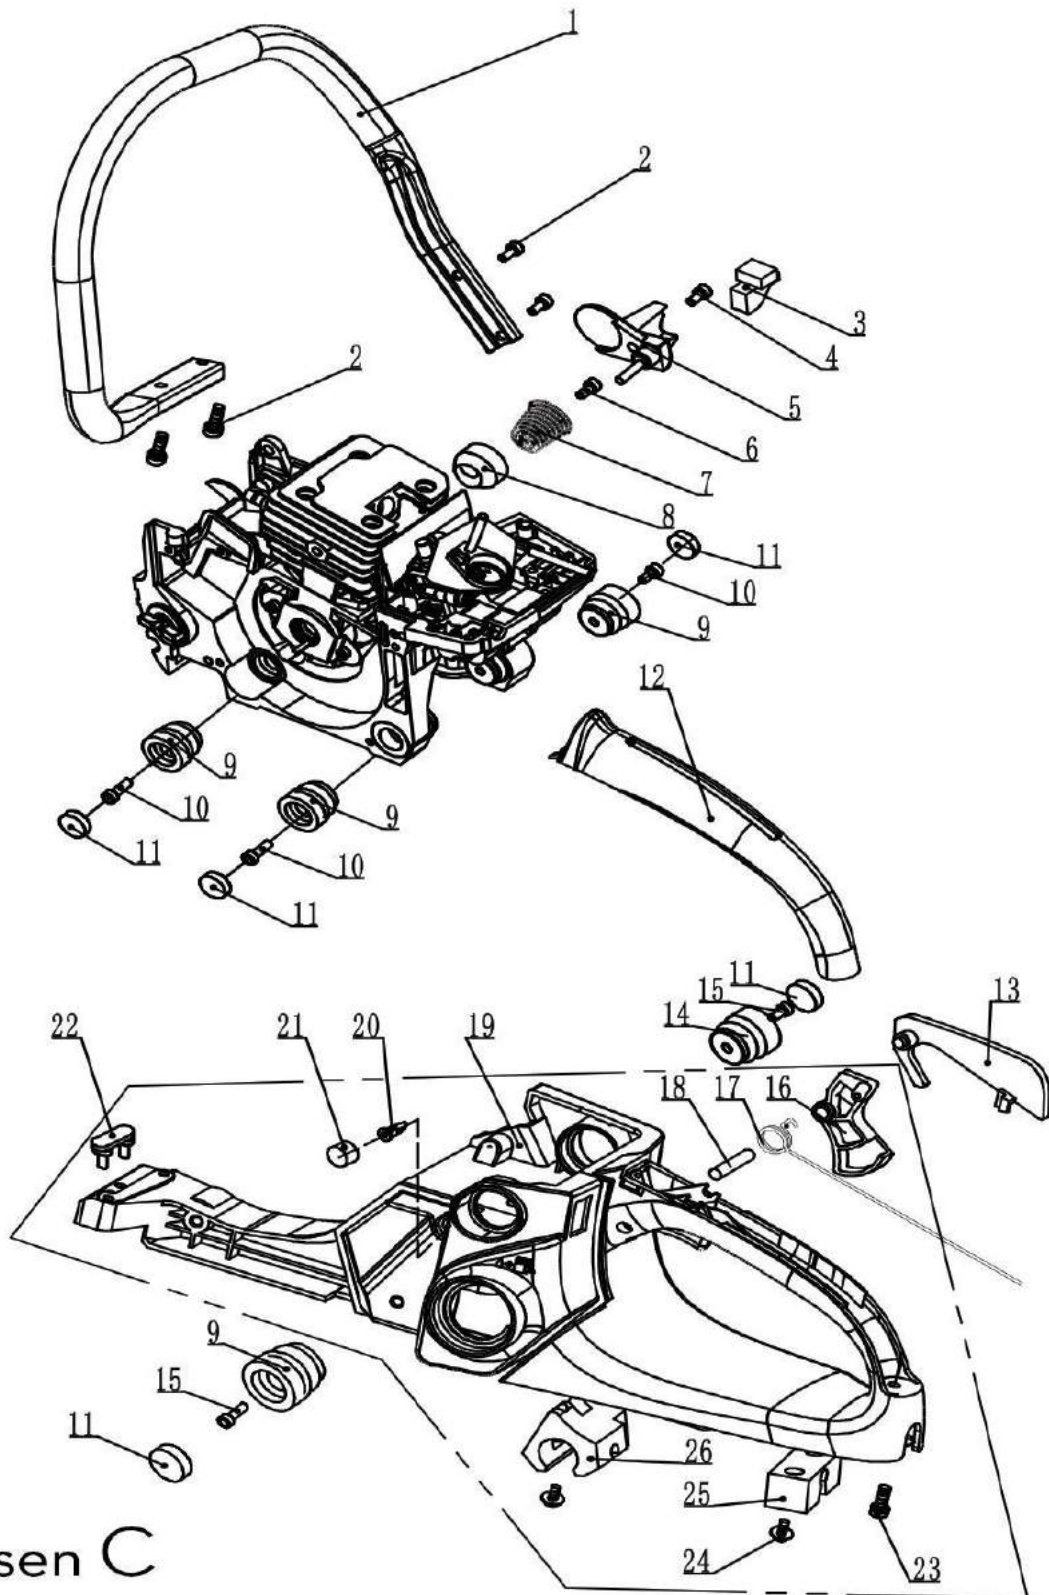

Producător motoutilaje

Documentatie tehnică

A39	Placa carburator	carburetor bracket	ps367-a39
A40	Garnitura	gasket	ps367-a40
A41	Flansa	carburetor flange	ps367-a41
A42	Inel	ring	Ps367-a42
A45	set garnituri	gasket set	ps367-a45

Desen B

Nr.crt	Denumire produs	Product name	Cod comanda
B1	Ansamblu demaror	starter assy	ps367-b1
B2	Surub m5x14	screw m5x14	ps367-b2
B3	Eticheta	label	ps367-b3
B4	Capac demaror	starter cover	ps367-b4
B5	Sfoara demaror	starter rope	ps367-b5
B6	Bucsa	bush	ps367-b6
B7	Maner demaror	starter grip	ps367-b7
B8	Saiba plata 5	washer 5	ps367-b8
B9	Arc recuperator	recoil spring	ps367-b9
B10	Rola demaror	starter reel	ps367-b10
B11	Saiba 5x16	washer 5x16	ps367-b11
B12	Surub rola	screw	ps367-b12
B13	Deflector	fan cover	ps367-b13
B14	Piulita m8x1	nut m8x1	ps367-b14
B15	Volanta clichet plastic	flywheel	ps367-b15
B16	Volanta clichet metal	flywheel	ps367-b16
B17	Surub m4x8	screw m4x8	ps367-b17
B18	Siguranta simering	oil seal plate	ps367-b18
B19	Intrerupator	switch	ps367-b19
B20	Bujie	spark plug	br2t
B21	Surub m5x20	screw m5x20	ps367-b21
B22	Ans modul aprinder	ignition coil assy	ps367-b22
B23	Modul aprindere	ignition coil	ps367-b23
B24	Cablu	cable	ps367-b24
B25	Protectie	protection	ps367-b25