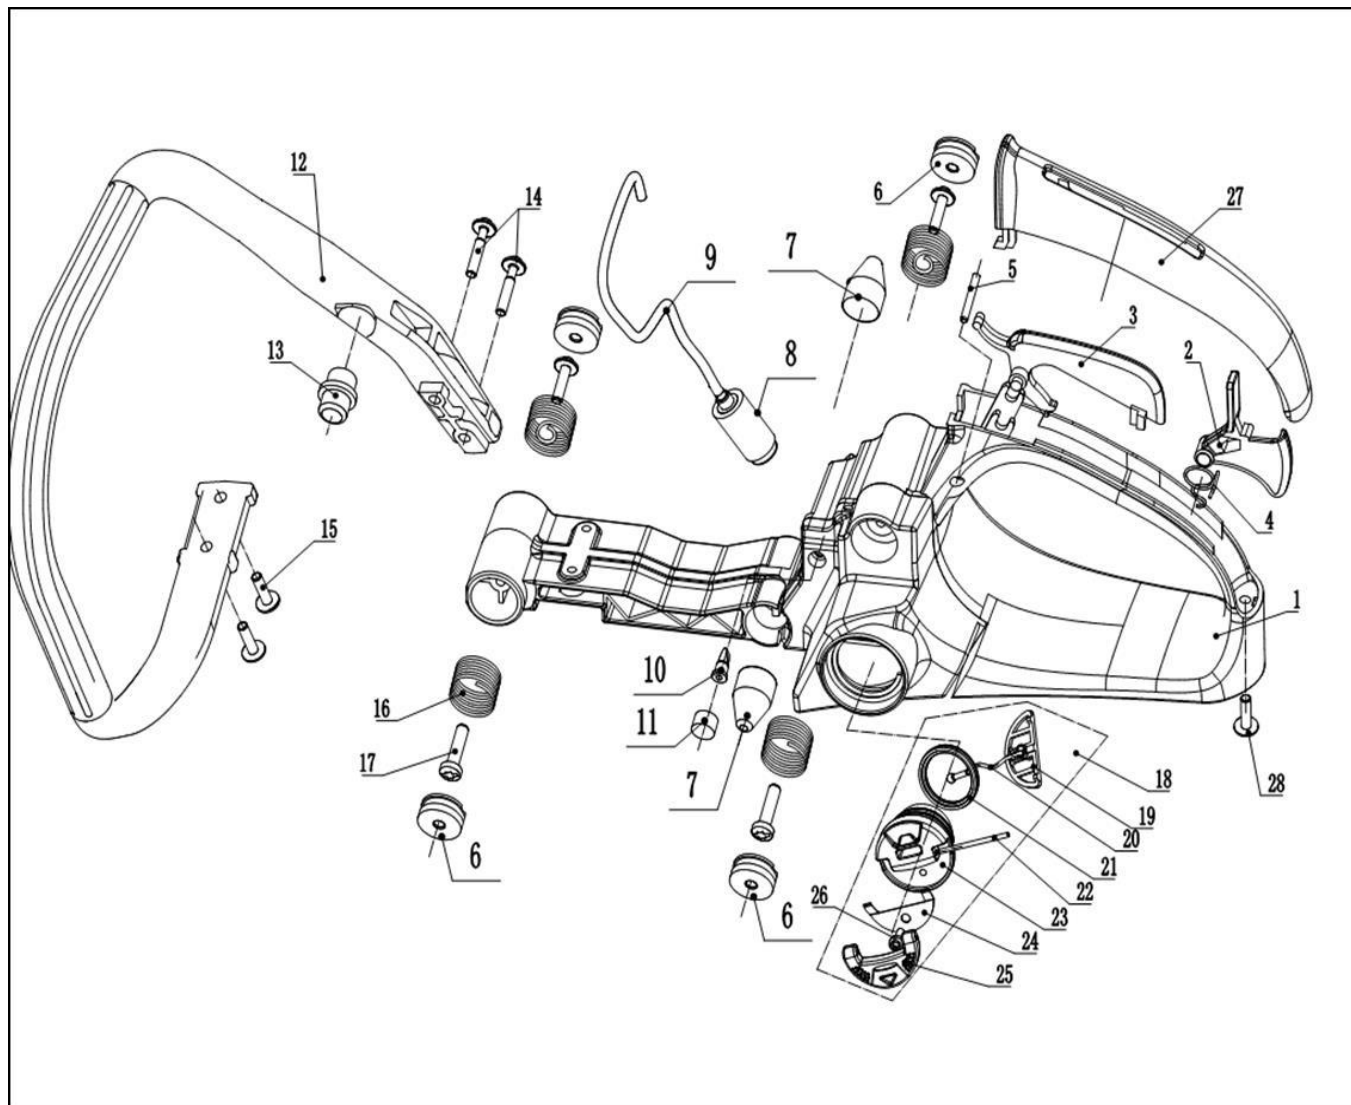

Figura E

Nr. crt	Denumire produs	Product name	Cod comanda
1	saiba	washer	ps192-e1
2	rulment ace	needle bearing	ps192-e2
3	carcasa ambreiaj	clutch housing	ps192-e3
4	saiba ambreiaj	washer	ps192-e4
5	ambreiaj	clutch	ps192-e5
6	pompa ulei	oil pump	ps192-e6
7	carcasa pompa	pump housing	ps192-e7
8	surub	screw	ps192-e8
9	antrenor	oil pump worm	ps192-e9
10	racord pompa	pump connection	ps192-e10
11	filtru ulei	oil filter	ps192-e11

Figura F

Nr. crt	Denumire	Product name	Cod comanda
1	maner frana	front handle guard	ps192-f1
2	bolt	pin	ps192-f2
3	bolt	pin	ps192-f3
4	siguranta	snap ring	ps192-f4
5	siguranta	snap ring	ps192-f5
6	arc	spring	ps192-f6
7	capac roata lant	clutch cover	ps192-f7
8	placa	plate	ps192-f8
9	pinion intinzator	chain adjusting sprocket	ps192-f9
10	surub intinzator	screw chain adjusting	ps192-f10
11	bolt	pin	ps192-f11
12	levier frana	brake lever	ps192-f12
13	bolt	pin	ps192-f13
14	surub	screw	ps192-f14
15	banda de franare	brake band	ps192-f15
16	bolt	pin	ps192-f16
17	ghidaj arc	lever	ps192-f17
18	arc	spring	ps192-f18
19	capac	cover	ps192-f19
20	surub	screw	ps192-f20
21	surub	screw	ps192-f21
22	piulita intinzator	nut	ps192-f22
23	ansamblu capac frana	front handle cap	ps192-f23

Figura G

Nr. crt	Denumire produs	Product name	Cod comanda
1a	ansamblu demaror	starter assy	ps192-g
1	carcasa demaror	starter case	ps192-g1
2	surub	screw	ps192-g2

Producător motoutilaje

Documentatie tehnică

Figura H

Nr. crt	Denumire produs	Product name	Cod comanda
1	maner rezervor	fuel tank	ps192-h1
2	cocos acceleratie	throttle lever	ps192-h2
3	blocator	throttle interlock arm	ps192-h3
4	arc	spring	ps192-h4
5	bolt	pin	ps192-h5
6	dop	cap	ps192-h6
7	limitator	damper	ps192-h7