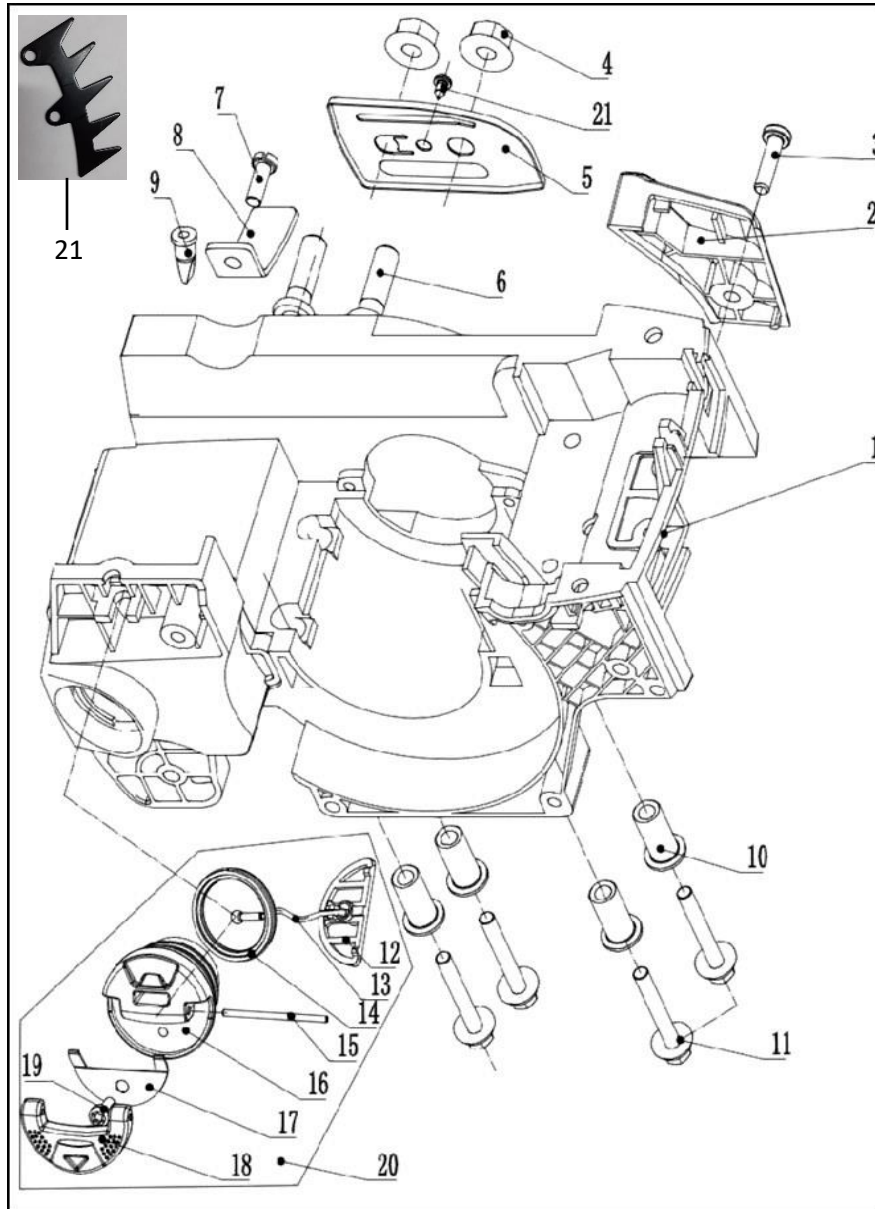

Documentatie tehnica motoferastrau 242

Figura A

Nr. crt	Denumire produs	Product name	Cod comanda
1	cilindru	cylinder	ps242-a1
2	segment	piston ring	ps242-a2
3	piston	piston	ps242-a3
4	bolt piston	piston pin	ps192-a4
5	rulment ace	needle bearing	ps192-a5
6	siguranta bolt	piston retainer	ps192-a6
7	ambielaj	crankshaft	ps192-a7
8	rulment 6001/p6	bearing 6001/p6	ps192-a8
9	simering 12x28x7	oil seal 12x28x7	ps192-a9
10	pana volanta	key	ps192-a10
11	carter	crank case	ps192-a11
12	surub M5x25	screw m5x25	ps192-a12
13	bujie	spark plug	br2t
14	zegher 28 interior	snap ring 28	ps192-a14
15	simering 12x25x7	oil seal 12x25x7	ps192-a15

Figura B

Nr.crt	Denumire produs	Denumire produs	Cod comanda
1	carcasa	housing	ps192-b1
2	ornament	cover	ps192-b2
3	surub	screw	ps192-b3
4	piulita	nut	ps192-b4
5	placa	pate	ps192-b5
6	prezon sina	stud	ps192-b6
7	surub	screw	ps192-b7
8	limitator lant	stopper	ps192-b8
9	supapa	valve	ps192-b9
10	bucsa	bush	ps192-b10
11	surub	screw	ps192-b11
12	fluture	oil tank cap holder	ps192-b12
13	snur	rope	ps192-b13
14	garnitura	gasket	ps192-b14
15	balama	hinge	ps192-b15
16	buson ulei	oil cap	ps192-b16
17	placa elastica	elastic plate	ps192-b17
18	clapeta buson	flap	ps192-b18
19	surub	screw	ps192-b19
20	ans buson ulei	oil cap assy	ps192-b20
21	gheara	claw	ps192-b21

Figura C

Nr.crt	Denumire produs	Produc name	Cod comanda
1	modul aprindere	ignition coil	ps192-c1
2	intrerupator	switch	ps192-c2
3	surub m4x16	screw m4x16	ps192-c3
4	volanta	flywheel	ps192-c4
5	piulita	nut	ps192-c5
6	surub m6x78	screw m6x78	ps192-c6
7	garnitura	gasket	ps192-c7
8	toba esapament	muffler	ps192-c8
9	garnitura toba	muffler gasket	ps192-c9