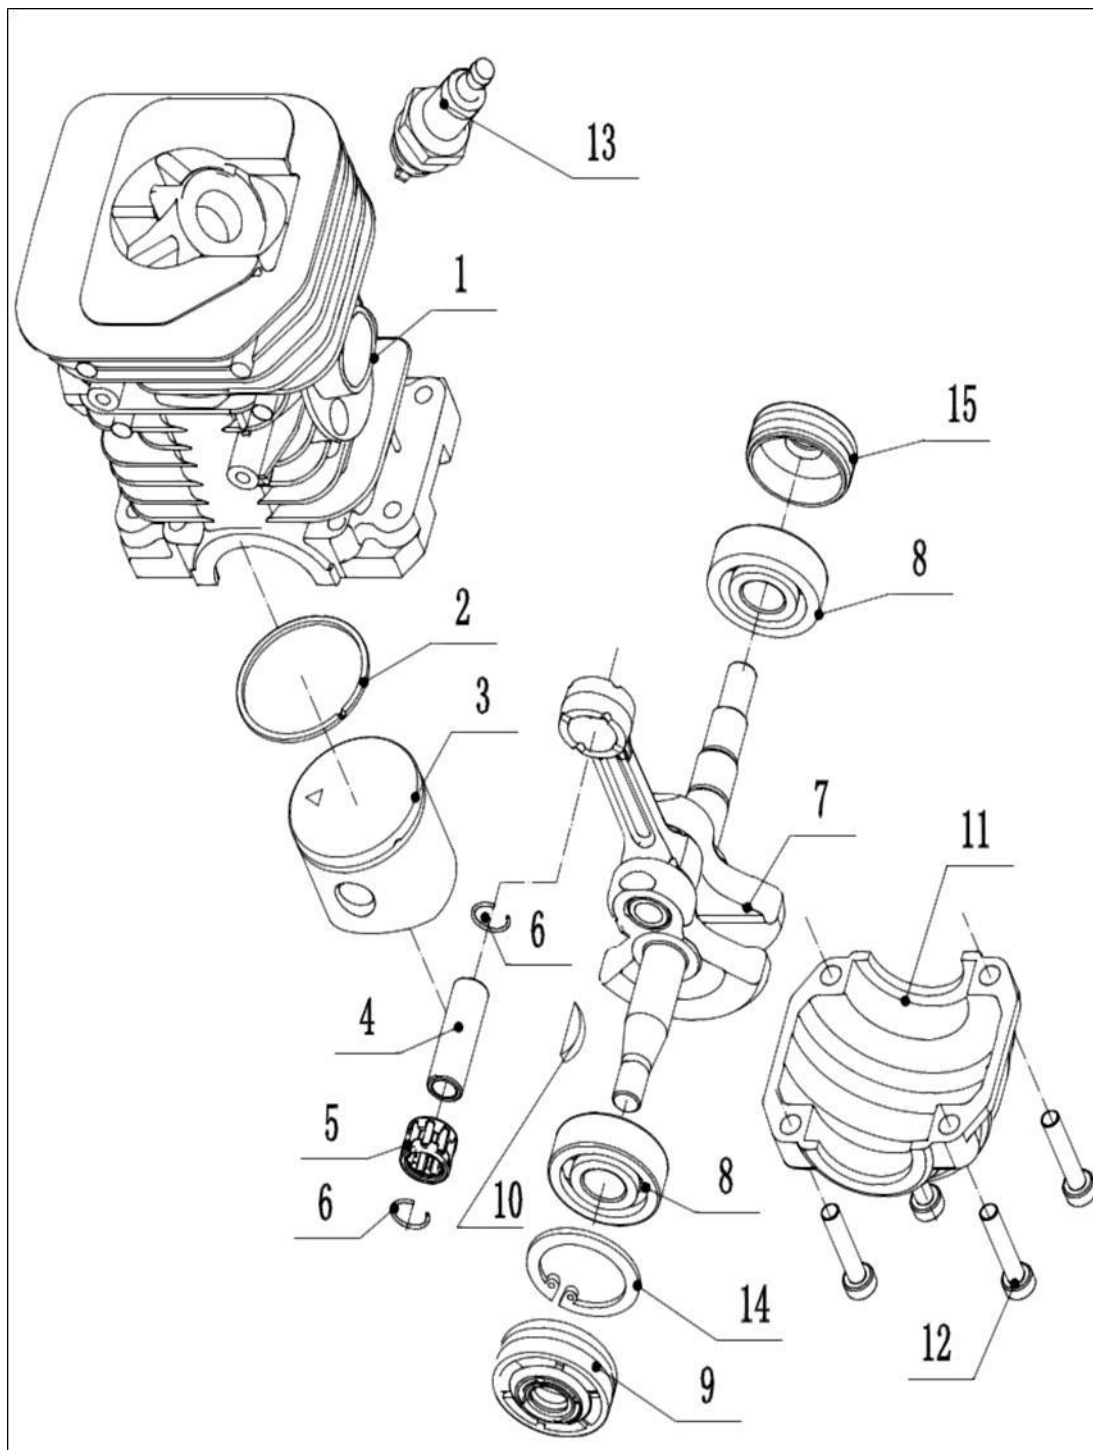

Documentatie tehnica motoferastrau 242

Figura A

Nr. crt	Denumire produs	Product name	Cod comanda
1	cilindru	cylinder	ps242-a1
2	segment	piston ring	ps242-a2
3	piston	piston	ps242-a3
4	bolt piston	piston pin	ps192-a4
5	rulment ace	needle bearing	ps192-a5
6	siguranta bolt	piston retainer	ps192-a6
7	ambielaj	crankshaft	ps192-a7
8	rulment 6001/p6	bearing 6001/p6	ps192-a8
9	simering 12x28x7	oil seal 12x28x7	ps192-a9
10	pana volanta	key	ps192-a10
11	carter	crank case	ps192-a11
12	surub M5x25	screw m5x25	ps192-a12
13	bujie	spark plug	br2t
14	zegher 28 interior	snap ring 28	ps192-a14
15	simering 12x25x7	oil seal 12x25x7	ps192-a15

Figura B

Nr.crt	Denumire produs	Denumire produs	Cod comanda
1	carcasa	housing	ps192-b1
2	ornament	cover	ps192-b2
3	surub	screw	ps192-b3
4	piulita	nut	ps192-b4
5	placa	pate	ps192-b5
6	prezon sina	stud	ps192-b6
7	surub	screw	ps192-b7
8	limitator lant	stopper	ps192-b8
9	supapa	valve	ps192-b9
10	bucsa	bush	ps192-b10
11	surub	screw	ps192-b11
12	fluture	oil tank cap holder	ps192-b12
13	snur	rope	ps192-b13
14	garnitura	gasket	ps192-b14
15	balama	hinge	ps192-b15
16	buson ulei	oil cap	ps192-b16
17	placa elastica	elastic plate	ps192-b17
18	clapeta buson	flap	ps192-b18
19	surub	screw	ps192-b19
20	ans buson ulei	oil cap assy	ps192-b20
21	gheara	claw	ps192-b21

Figura E

Nr. crt	Denumire produs	Product name	Cod comanda
1	saiba	washer	ps192-e1
2	rulment ace	needle bearing	ps192-e2
3	carcasa ambreiaj	clutch housing	ps192-e3
4	saiba ambreiaj	washer	ps192-e4
5	ambreiaj	clutch	ps192-e5
6	pompa ulei	oil pump	ps192-e6
7	carcasa pompa	pump housing	ps192-e7
8	surub	screw	ps192-e8
9	antrenor	oil pump worm	ps192-e9
10	racord pompa	pump connection	ps192-e10
11	filtru ulei	oil filter	ps192-e11