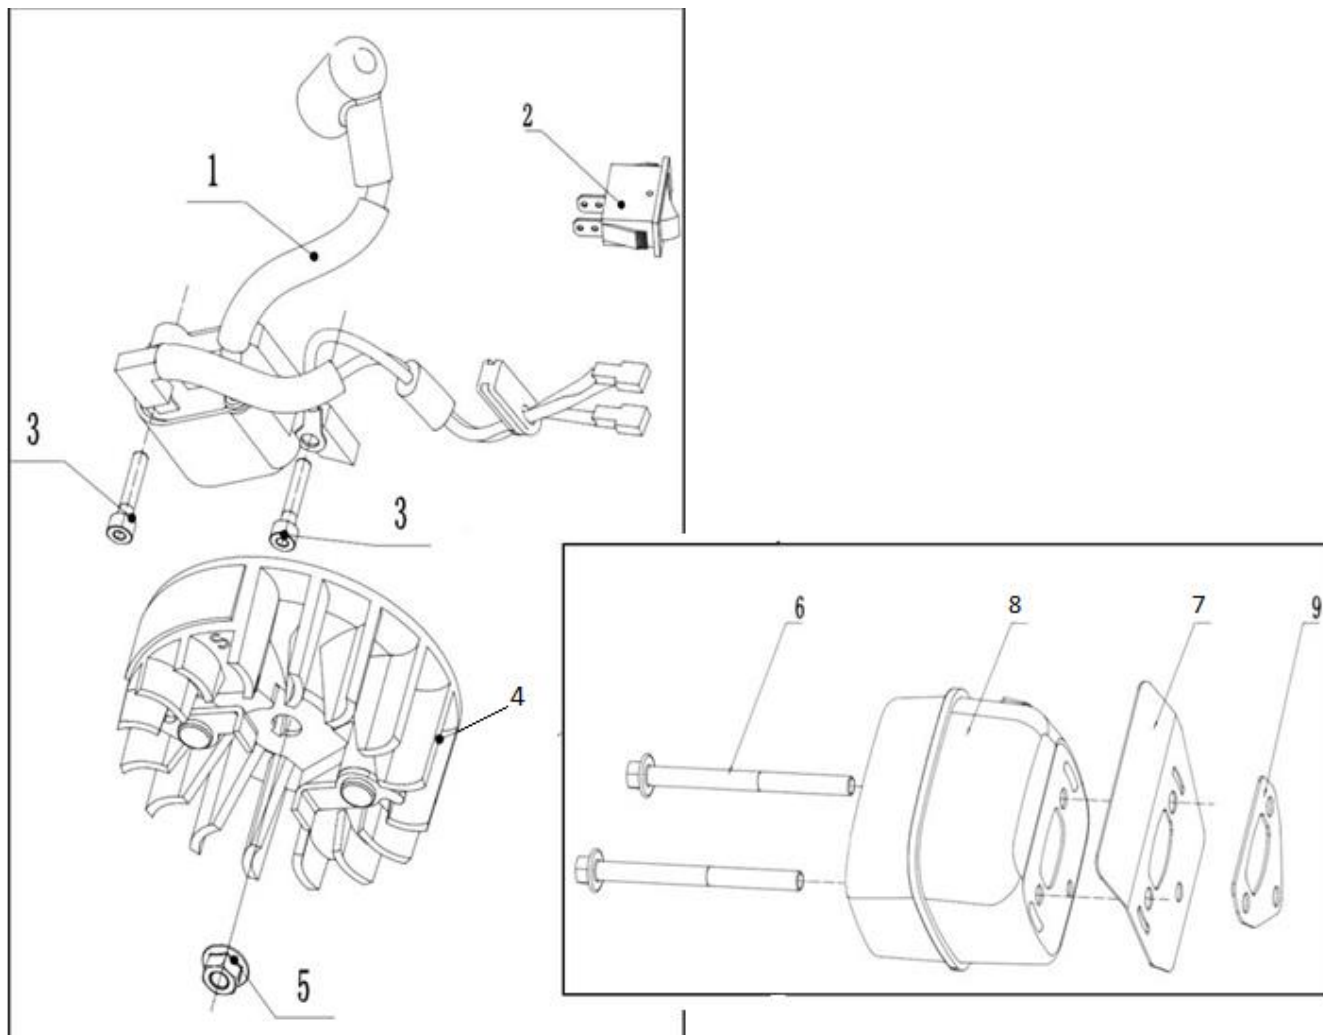

Documentatie tehnica motoferastrau 242

Figura A

Nr. crt	Denumire produs	Product name	Cod comanda
1	cilindru	cylinder	ps242-a1
2	segment	piston ring	ps242-a2
3	piston	piston	ps242-a3
4	bolt piston	piston pin	ps192-a4
5	rulment ace	needle bearing	ps192-a5
6	siguranta bolt	piston retainer	ps192-a6
7	ambielaj	crankshaft	ps192-a7
8	rulment 6001/p6	bearing 6001/p6	ps192-a8
9	simering 12x28x7	oil seal 12x28x7	ps192-a9
10	pana volanta	key	ps192-a10
11	carter	crank case	ps192-a11
12	surub M5x25	screw m5x25	ps192-a12
13	bujie	spark plug	br2t
14	zegher 28 interior	snap ring 28	ps192-a14
15	simering 12x25x7	oil seal 12x25x7	ps192-a15

Figura B

Nr.crt	Denumire produs	Denumire produs	Cod comanda
1	carcasa	housing	ps192-b1
2	ornament	cover	ps192-b2
3	surub	screw	ps192-b3
4	piulita	nut	ps192-b4
5	placa	pate	ps192-b5
6	prezon sina	stud	ps192-b6
7	surub	screw	ps192-b7
8	limitator lant	stopper	ps192-b8
9	supapa	valve	ps192-b9
10	bucsa	bush	ps192-b10
11	surub	screw	ps192-b11
12	fluture	oil tank cap holder	ps192-b12
13	snur	rope	ps192-b13
14	garnitura	gasket	ps192-b14
15	balama	hinge	ps192-b15
16	buson ulei	oil cap	ps192-b16
17	placa elastica	elastic plate	ps192-b17
18	clapeta buson	flap	ps192-b18
19	surub	screw	ps192-b19
20	ans buson ulei	oil cap assy	ps192-b20
21	gheara	claw	ps192-b21

Figura C

Nr.crt	Denumire produs	Produc name	Cod comanda
1	modul aprindere	ignition coil	ps192-c1
2	intrerupator	switch	ps192-c2
3	surub m4x16	screw m4x16	ps192-c3
4	volanta	flywheel	ps192-c4
5	piulita	nut	ps192-c5
6	surub m6x78	screw m6x78	ps192-c6
7	garnitura	gasket	ps192-c7
8	toba esapament	muffler	ps192-c8
9	garnitura toba	muffler gasket	ps192-c9