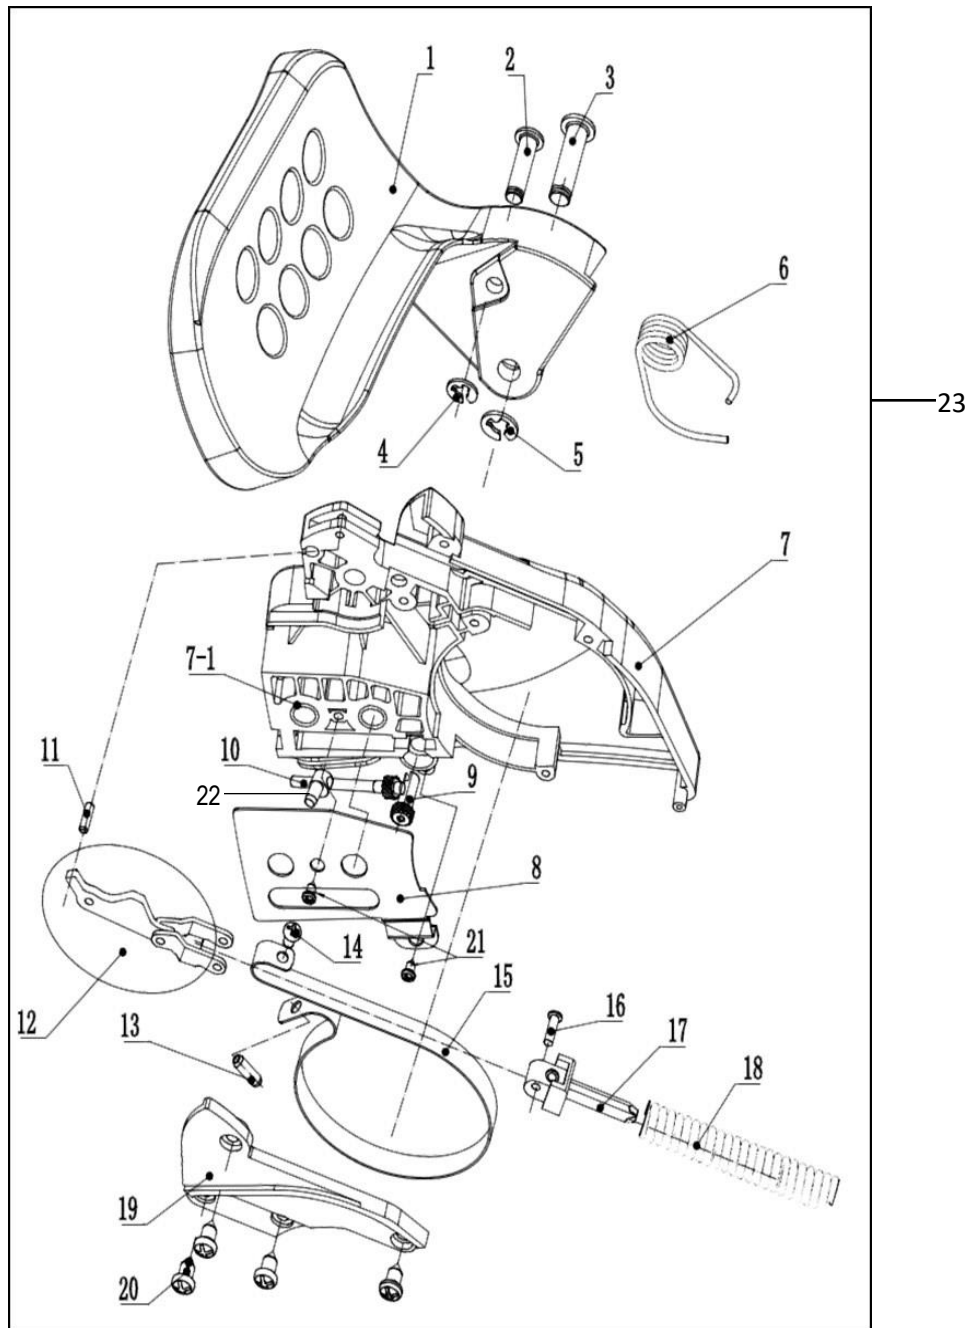

Figura F

Nr. crt	Denumire	Product name	Cod comanda
1	maner frana	front handle guard	ps192-f1
2	bolt	pin	ps192-f2
3	bolt	pin	ps192-f3
4	siguranta	snap ring	ps192-f4
5	siguranta	snap ring	ps192-f5
6	arc	spring	ps192-f6
7	capac roata lant	clutch cover	ps192-f7
8	placa	plate	ps192-f8
9	pinion intinzator	chain adjusting sprocket	ps192-f9
10	surub intinzator	screw chain adjusting	ps192-f10
11	bolt	pin	ps192-f11
12	levier frana	brake lever	ps192-f12
13	bolt	pin	ps192-f13
14	surub	screw	ps192-f14
15	banda de franare	brake band	ps192-f15
16	bolt	pin	ps192-f16
17	ghidaj arc	lever	ps192-f17
18	arc	spring	ps192-f18
19	capac	cover	ps192-f19
20	surub	screw	ps192-f20
21	surub	screw	ps192-f21
22	piulita intinzator	nut	ps192-f22
23	ansamblu capac frana	front handle cap	ps192-f23