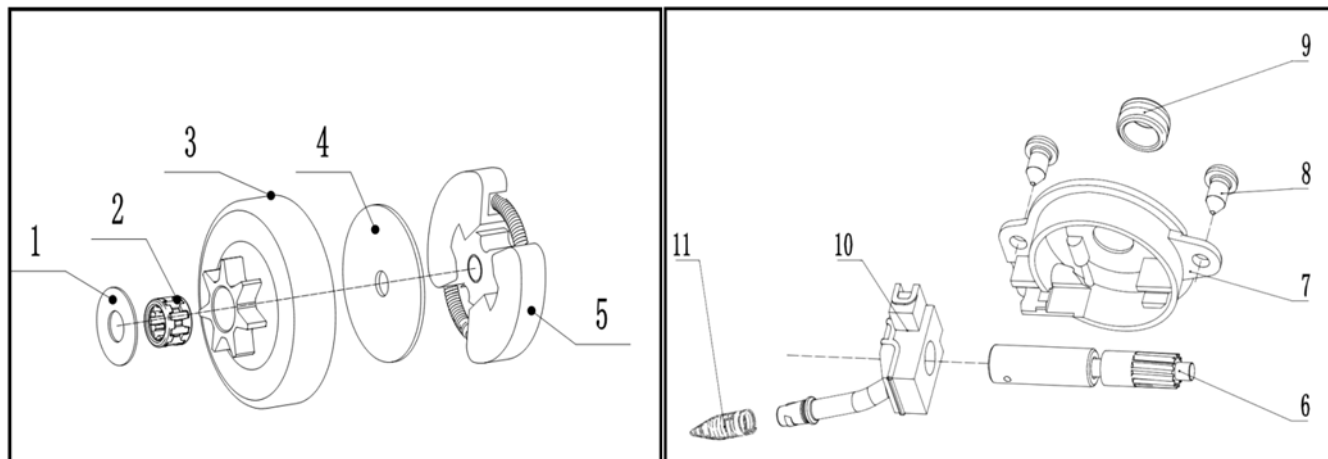

Figura B

Nr.crt	Denumire produs	Denumire produs	Cod comanda
1	carcasa	housing	ps192-b1
2	ornament	cover	ps192-b2
3	surub	screw	ps192-b3
4	piulita	nut	ps192-b4
5	placa	pate	ps192-b5
6	prezon sina	stud	ps192-b6
7	surub	screw	ps192-b7
8	limitator lant	stopper	ps192-b8
9	supapa	valve	ps192-b9
10	bucsa	bush	ps192-b10
11	surub	screw	ps192-b11
12	fluture	oil tank cap holder	ps192-b12
13	snur	rope	ps192-b13
14	garnitura	gasket	ps192-b14
15	balama	hinge	ps192-b15
16	buson ulei	oil cap	ps192-b16
17	placa elastica	elastic plate	ps192-b17
18	clapeta buson	flap	ps192-b18
19	surub	screw	ps192-b19
20	ans buson ulei	oil cap assy	ps192-b20
21	gheara	claw	ps192-b21

Figura C

Nr.crt	Denumire produs	Produc name	Cod comanda
1	modul aprindere	ignition coil	ps192-c1
2	intrerupator	switch	ps192-c2
3	surub m4x16	screw m4x16	ps192-c3
4	volanta	flywheel	ps192-c4
5	piulita	nut	ps192-c5
6	surub m6x78	screw m6x78	ps192-c6
7	garnitura	gasket	ps192-c7
8	toba esapament	muffler	ps192-c8
9	garnitura toba	muffler gasket	ps192-c9

Figura E

Nr. crt	Denumire produs	Product name	Cod comanda
1	saiba	washer	ps192-e1
2	rulment ace	needle bearing	ps192-e2
3	carcasa ambreiaj	clutch housing	ps192-e3
4	saiba ambreiaj	washer	ps192-e4
5	ambreiaj	clutch	ps192-e5
6	pompa ulei	oil pump	ps192-e6
7	carcasa pompa	pump housing	ps192-e7
8	surub	screw	ps192-e8
9	antrenor	oil pump worm	ps192-e9
10	racord pompa	pump connection	ps192-e10
11	filtru ulei	oil filter	ps192-e11