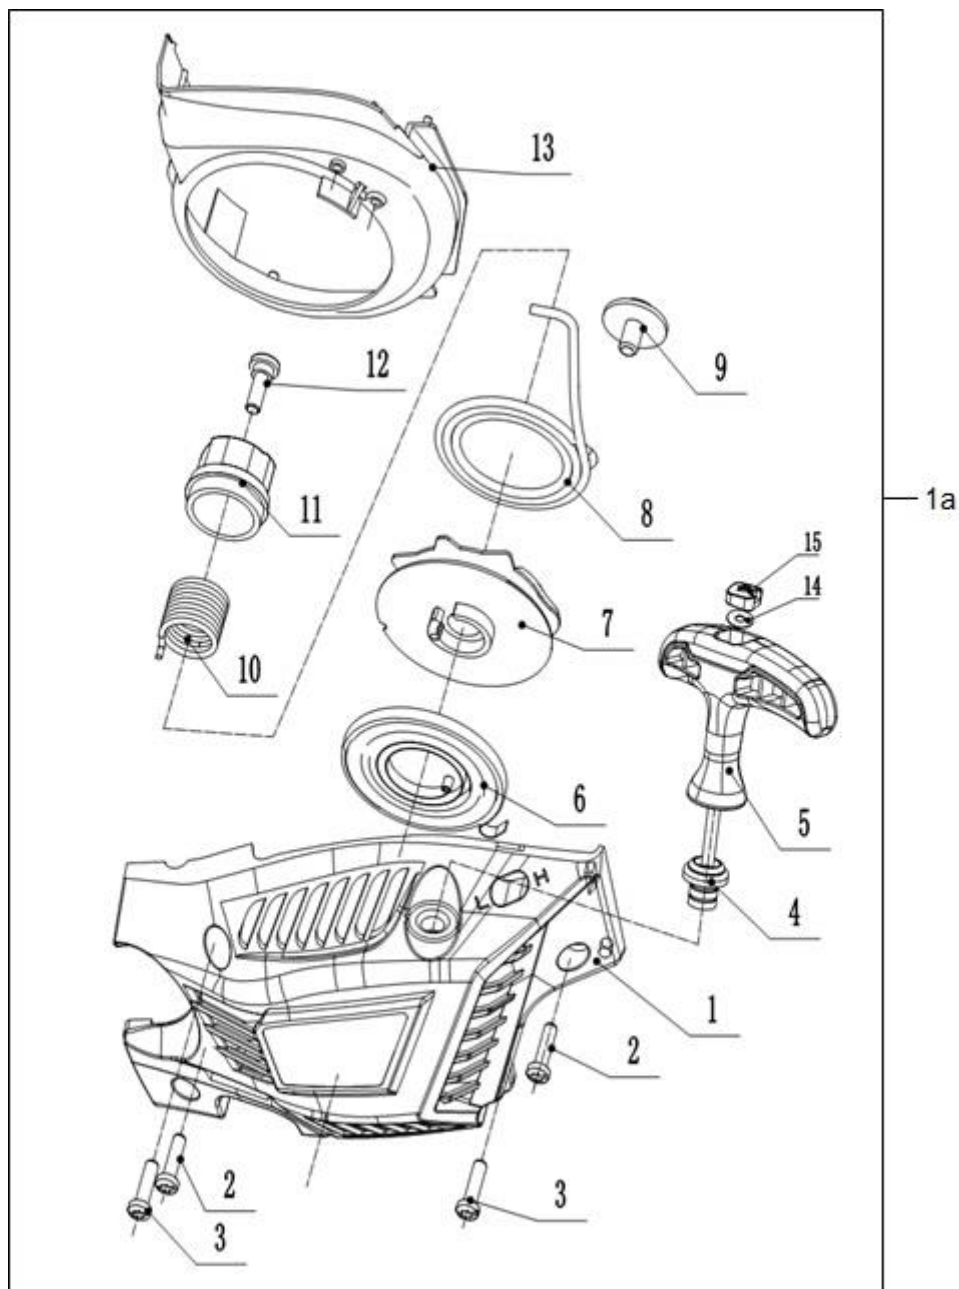

Figura G

Nr. crt	Denumire produs	Product name	Cod comanda
1a	ansamblu demaror	starter assy	ps192-g
1	carcasa demaror	starter case	ps192-g1
2	surub	screw	ps192-g2