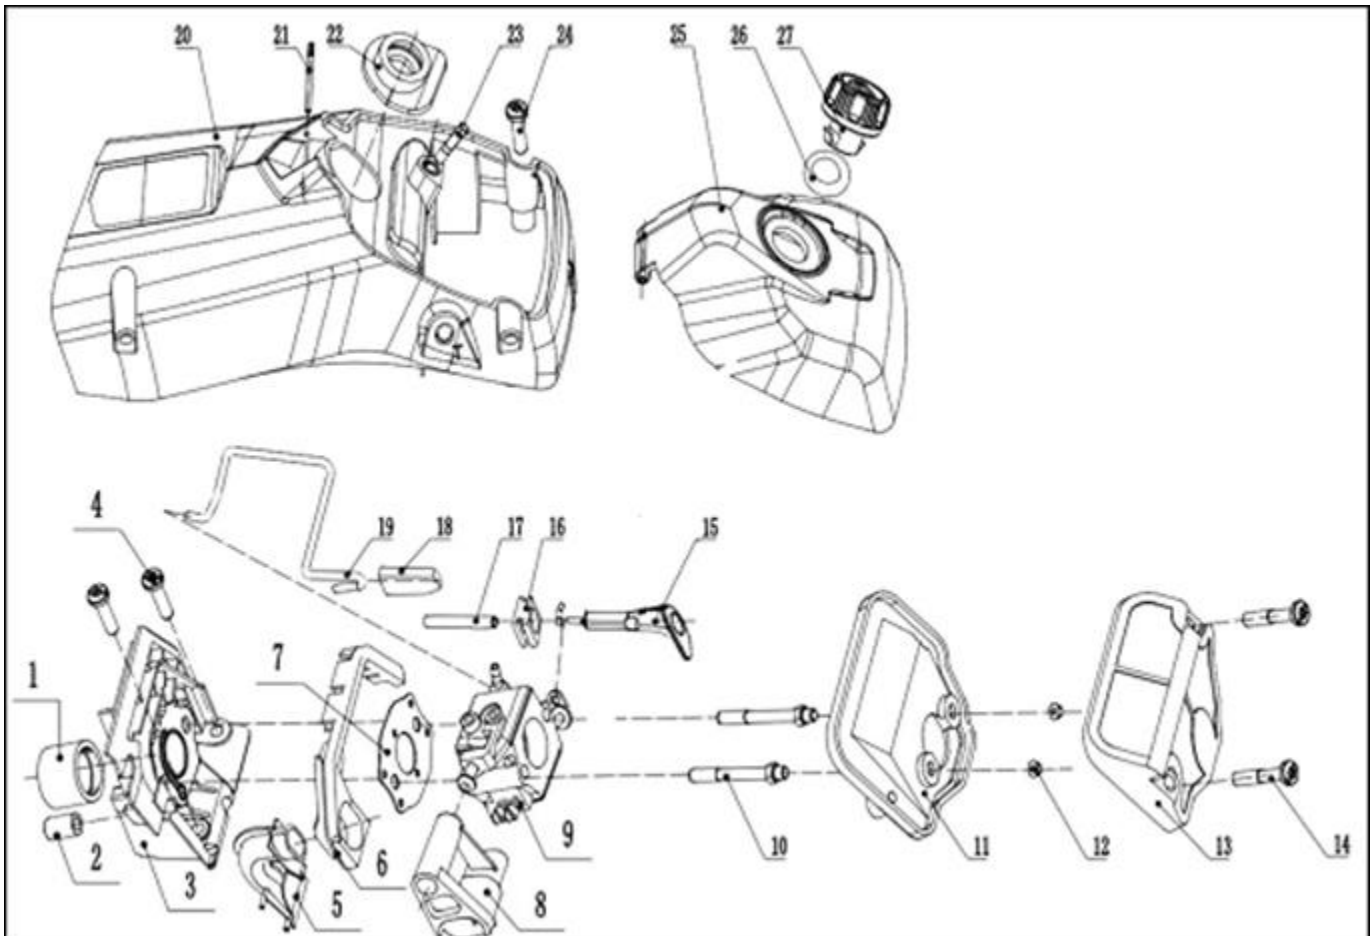

Nr.crt	Denumire produs	Produc name	Cod comanda
1	modul aprindere	ignition coil	ps192-c1
2	intrerupator	switch	ps192-c2
3	surub m4x16	screw m4x16	ps192-c3
4	volanta	flywheel	ps192-c4
5	piulita	nut	ps192-c5
6	surub m6x78	screw m6x78	ps192-c6
7	garnitura	gasket	ps192-c7
8	toba esapament	muffler	ps192-c8
9	garnitura toba	muffler gasket	ps192-c9

Figura D