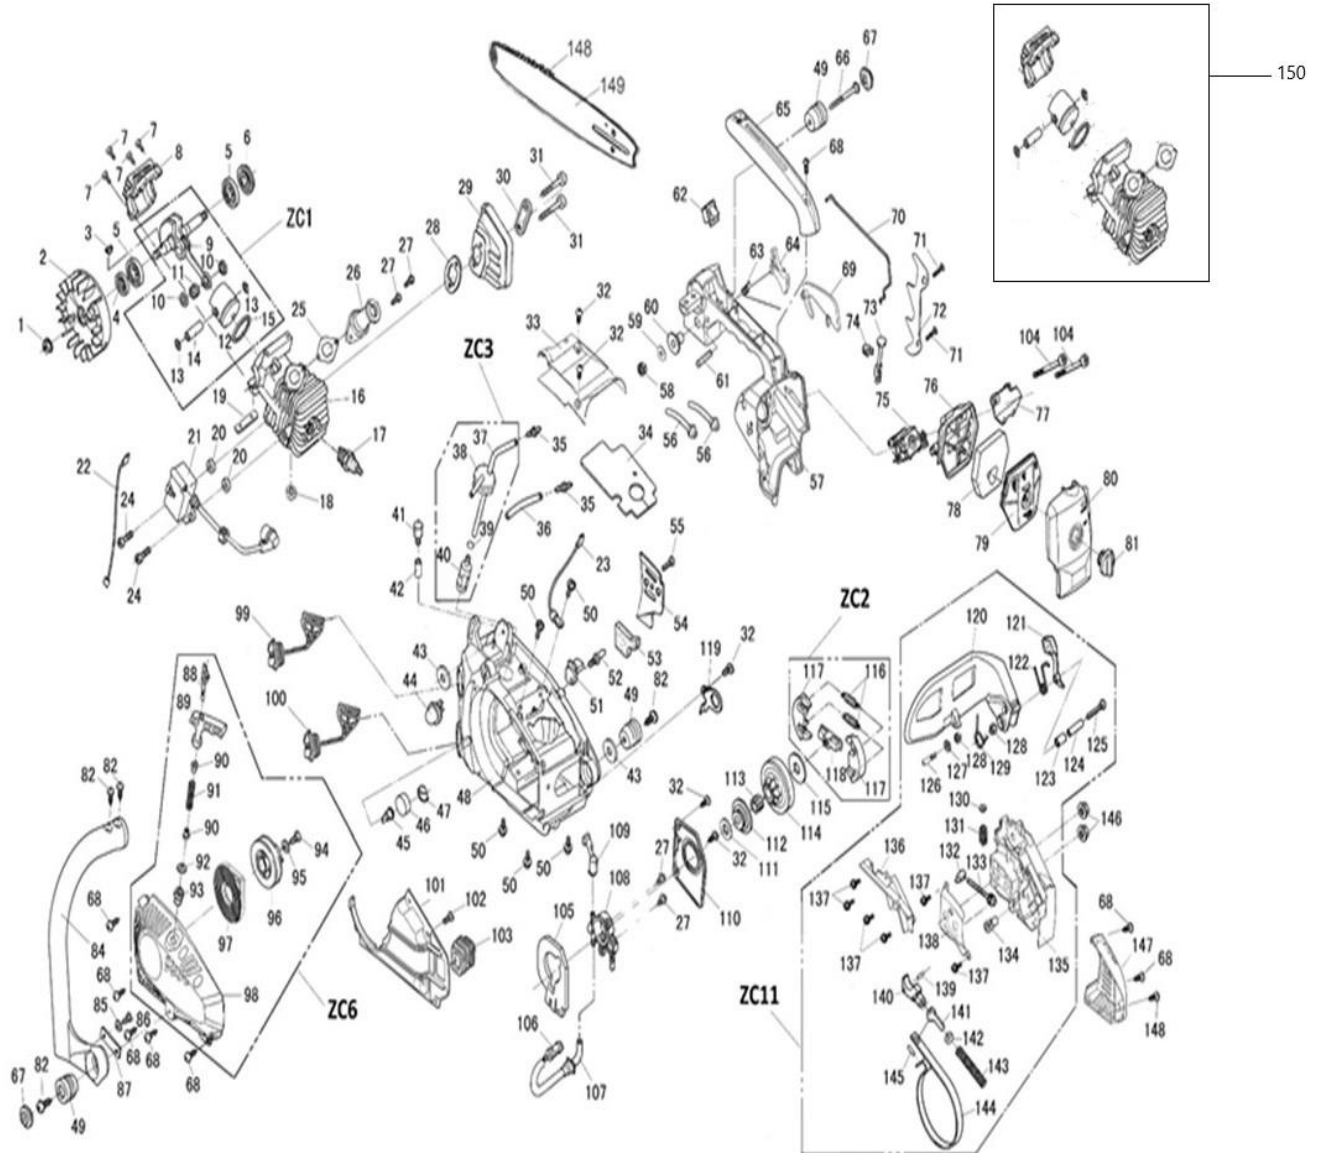

## Documentatie tehnica Motoferastrau RURIS 142

Nr. Crt	Denumire produs	Product name	Cod comanda
1	piulita	nut	ps141-1-01
2	volanta	flywheel	ps142-1-02
3	pana semiluna	key	ps141-1-03
4	simering	oil seal	ps141-1-04
5	rulment	bearing	ps141-1-05
6	simering	oil seal	ps141-1-06
7	surub	screw	ps141-1-07
8	semicarter	crankcase	ps142-1-08
9	ambielaj	crankshaft	ps141-1-09
10	siguranta rulment	washer	ps141-1-10
11	rulment cu ace	needle bearing	ps141-1-11
12	piston	piston	ps142-1-12
13	siguranta bolt	piston pin clip	ps142-1-13
14	bolt piston	piston pin clip	ps142-1-14
15	segment	piston ring	ps142-1-15
16	cilindru	cylinder	ps142-1-16
17	bujie	spark plug	br2t
18	dop	cap	ps141-1-18
19	paca fixare	plate	ps141-1-19
20	distantier protectie termica	thermal protection spacer	ps141-1-20
21	modul aprindere	ignition coil	ps142-1-21
22	cablu	cable	ps141-1-22
23	cablu masa	cable gnd	ps141-1-23
24	surub	screw	ps141-1-24
25	garnitura	gasket	ps141-1-25
26	tub racord	inlet pipe	ps142-1-26
27	surub	screw	ps141-1-27
28	garnitura toba	muffler gasket	ps141-1-28
29	toba esapament	muffler	ps141-1-29
30	brida	bridle	ps141-1-30
31	surub toba	muffler screw	ps141-1-31
32	surub	screw	ps141-1-32
33	capac superior	top cover	ps141-1-75
34	placa izolator	insulating board	ps141-1-34
35	conector	connector	ps141-1-35
36	furtun retur	return hose	ps141-1-36
37	furtun alimentare	supply hose	ps141-1-37
38	manson cauciuc	rubber sleeve	ps141-1-38
39	siguranta	cpil	ps141-1-39
40	filtru carburant	fuel filter	ps141-1-40
41	supapa	valve	ps141-1-41
42	conector	connector	ps141-1-42