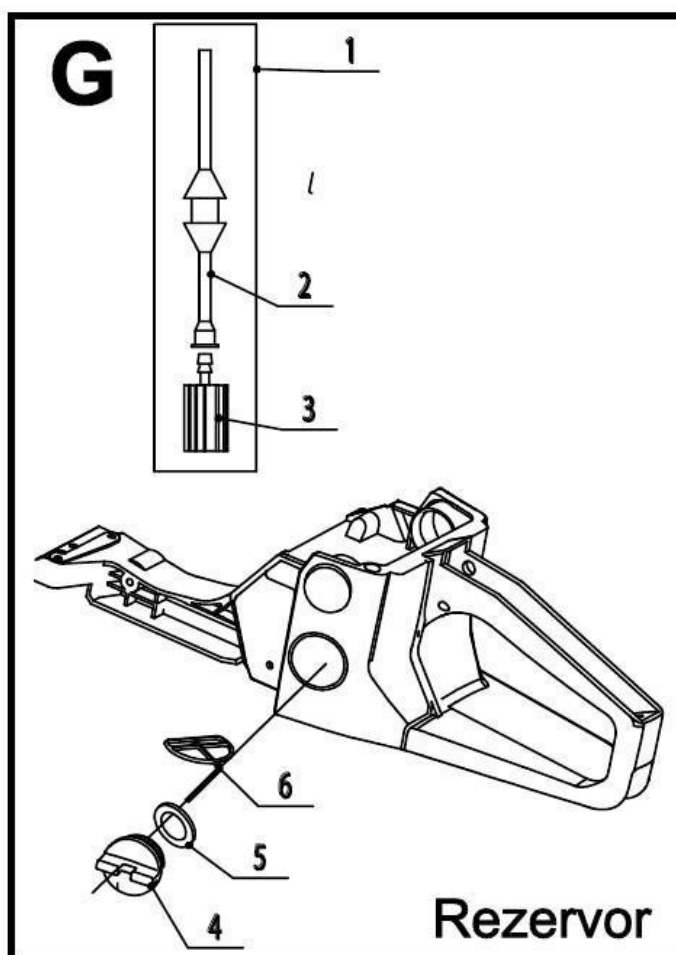

F18	inel	ring	ps455-f18
F19	supapa	oil tank valve	ps455-f19
F20	surub m4x10	screw M4x10	ps455-f20
F21	sita	filter	ps455-f21
F22	filtru ulei asamblat	oil filter ass'y	ps455-f22
F23	burete	sponge1	ps455-f23
F24	burete	sponge2	ps455-f24

Nr.Crt	Denumire produs	Product name	Cod comanda
G01	ansamblu filtru benzina	fuel inet ass'y	ps455-g01
G02	furtun combustibil	fuel pipe	ps455-g02
G03	filtru benzina	fuel filter ass'y	ps455-g03
G04	ansamblu buson rezervor	fuel tank cap	ps455-g04
G05	garnitura buson	fuel tank cap gasket	ps455-g05
G06	fir fluture	fuel tank cap holder	ps455-g06