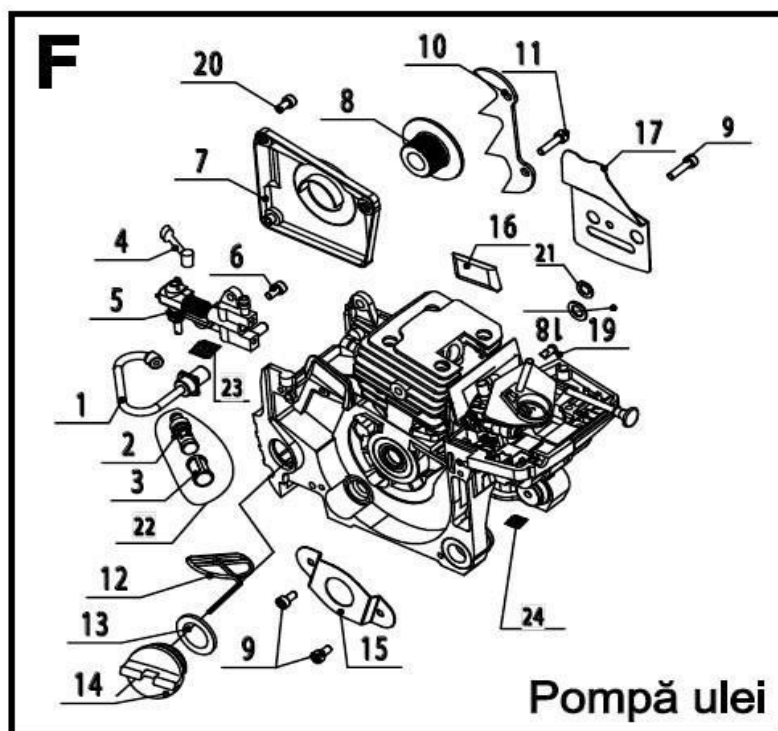

Nr.Crt	Denumire produs	Product name	Cod comanda
F01	furtun alimentare ulei	oil pump pipe(l)	ps455-f01
F02	sorb	oil filter	ps455-f02
F03	filtru ulei	oil filter	ps455-f03
F04	cot cu racord	oil pump pipe(0)	ps455-f04
F05	pompa ulei	oil pump	ps455-f05
F06	surub m4x14	screw M4x14	ps455-f08
F07	capac	oil pump cover	ps455-f07
F08	antrenor	oil pump worm	ps455-f08
F09	surub m4x8	screw M4x8	ps455-f09
F10	gheara	spiked bumper	ps455-f10
F11	surub m5x10	screw M5x10	ps455-f11
F12	fir fluture	oil tank cap holder	ps455-f12
F13	grnitura buson	oil tank cap gasket	ps455-f13
F14	buson	oil tank cap	ps455-f14
F15	siguranta simering	oil seal plate	ps455-f15
F16	ghidaj lant	chain guide	ps455-f16
F17	placa	guide plate	ps455-f17