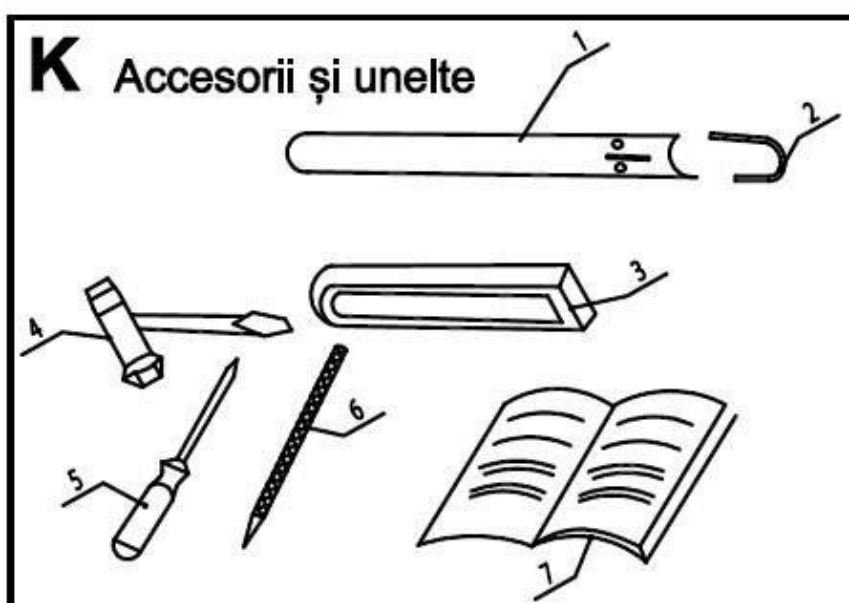

Nr.Crt	Denumire produs	Product name	Cod comanda
J01	surub m5×10	screw M5×10	ps455-j01
J02	piulita m5	muffler nut M5	ps455-j02
J03	toba esapament	muffler	ps455-j03
J04	garnitura esapament	muffler gasket	ps455-j04
J05	surub esapament m5×87	muffler bolt M5×87	ps455-j05
J06	placa esapament	muffler cover	ps455-j06