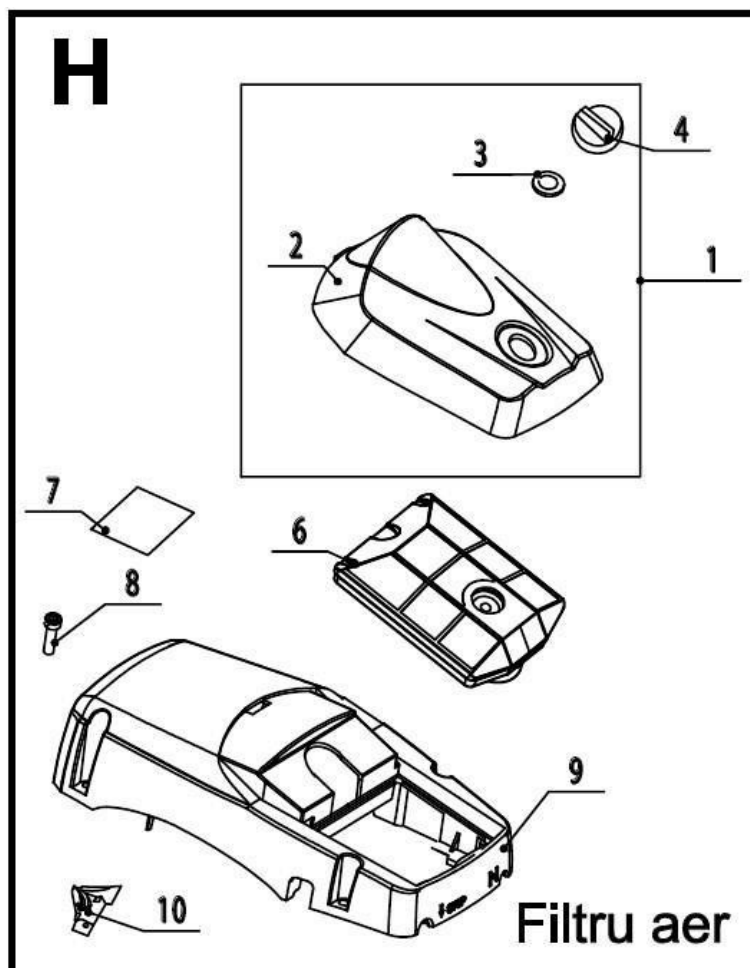

Nr.Crt	Denumire produs	Product name	Cod comanda
H02	capac superior	cylinder top cover	ps455-h02
H03	garnitura	nylon gasket	ps455-h03
H04	surub capac filtru aer	air filter cover knob	ps455-h04
H06	filtru aer	air filter comp	ps455-h06
H08	surub m5× 14	screw M5× 14	ps455-h08
H09	capac superior	cylinder top cover	ps455-h09
H10	manson	guide (1)	ps455-h10
H11	o ring	o ring	ps455-h11