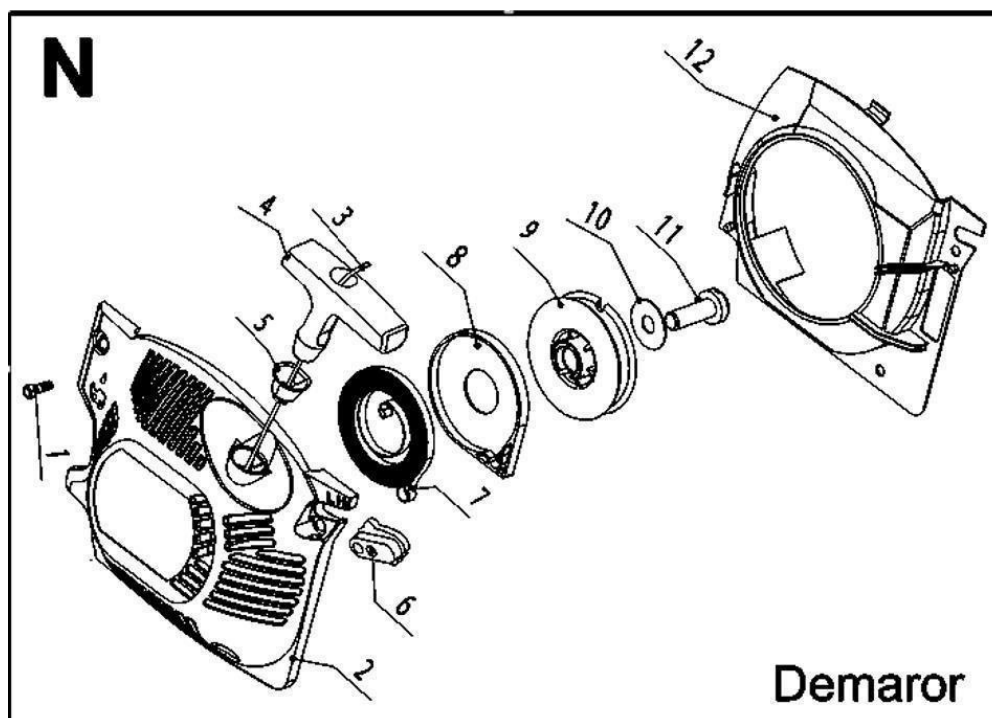

Nr. Crt	Denumire produs	Product name	Cod comada
N01	surub m5×14	screw M5×14	ps455-n01
N02	capac demaror	starter case	ps455-n02
N03	sfoara	nylon rope	ps455-n03
N04	maner	starter grip	ps455-n04
N05	protectie	bushing	ps455-n05
N06	manson	guide (LH)	ps455-n06
N07	arc recuperator	recoil spring	ps455-n07
N08	capac arc recuperator	recoil spring cover	ps455-n08
N09	rola demaror	starter reel	ps455-n09
N10	saiba m5×16	starter washerφ5×16	ps455-n10
N11	surub st4.8×13f	screw ST4.8×13F	ps455-n11
N12	carcasa ventilatie	fan cover	ps455-n12