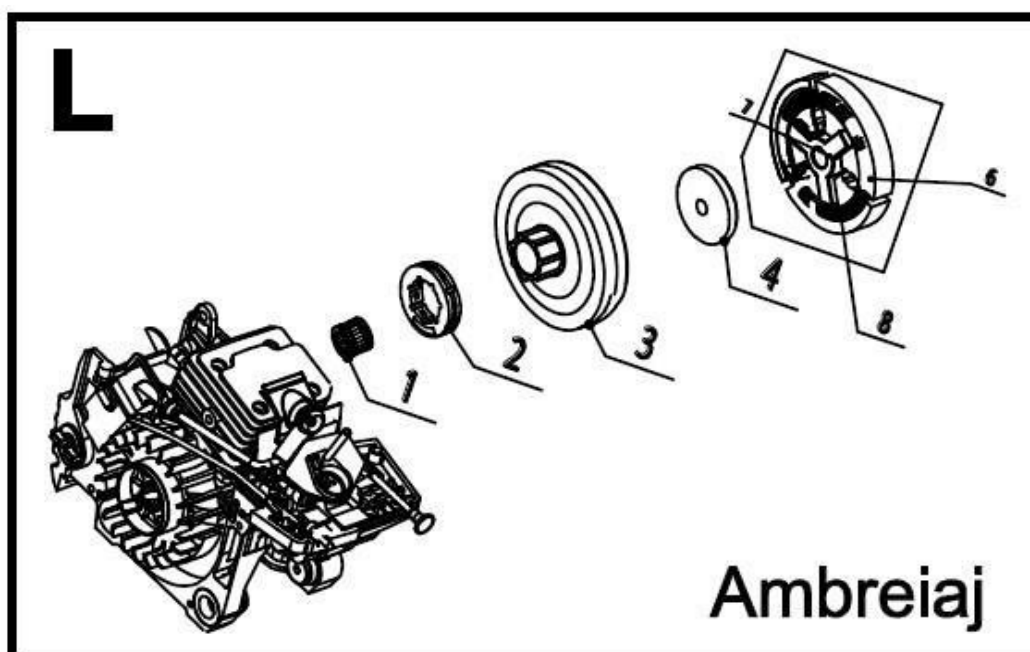

Nr. Crt	Denumire produs	Product name	Cod comanda
K01	sina	guide bar	cs455-s
K01	sina	guide bar	cs505-s
K02	lant	chain(0.325,0.058 76DL)	cs455-l
K02	lant	chain(0.325,0.058 76DL)	cs505-l
K03	teaca	guide bar plastic(20")	ps455-k03
K04	cheie bujie	sleeve wrench	ps455-k04
K05	surubelnita	screwdriver	ps455-k05
K06	pila	edge file(φ4.8)	ps455-k06

Nr. Crt	Denumire produs	Product name	Cod comanda
L01	rulment ace	roller bearing	ps455-l01
L02	inel roata lant	sproket(RIM)	ps455-l02
L03	roata lant	clutch drum	ps455-l03
L04	saiba	clutch washer	ps455-l04
L06	contragreutati	clutch shoes	ps455-l06
L07	rotor	clutch	ps455-l07
L08	resort	clutch spring	ps455-l08