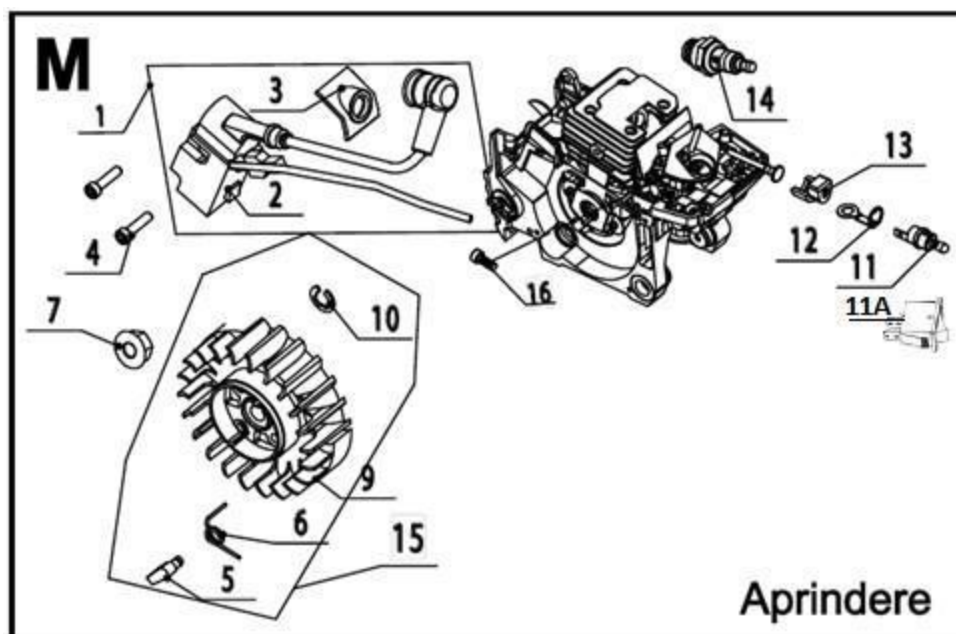

Nr.Crt	Denumire produs	Product name	Cod comanda
M01	ansamblu modul aprindere	ignition apparatus ass'y	ps455-m01
M02	modul aprindere	ignition apparatus	ps455-m02
M03	protectie cauciuc	rubber boot	ps455-m03
M04	surub m5×20	screw M5×20	ps455-m04
M05	clichet	pawl	ps455-m05
M06	arc	spring	ps455-m06
M07	piulita m8×1	nut M8×1	ps455-m07
M09	volanta clicheti metalici	flywheel	ps455-m09
M10	inel zegher	snap ring 4	ps455-m10
M11	intrerupator	switch(ON/OFF)	ps455-m11
M11A	intrerupator	switch(ON/OFF)	ps455-m11a
M12	tija intrerupator	retainer switch	ps455-m12
M13	invelis izolator	bubber grommet	ps455-m13
M14	bujie	spark plug	br2t
M15	ansamblu volanta	flywheel assy	ps455-m15
M16	surub m5×10	screw M5×10	ps455-m16