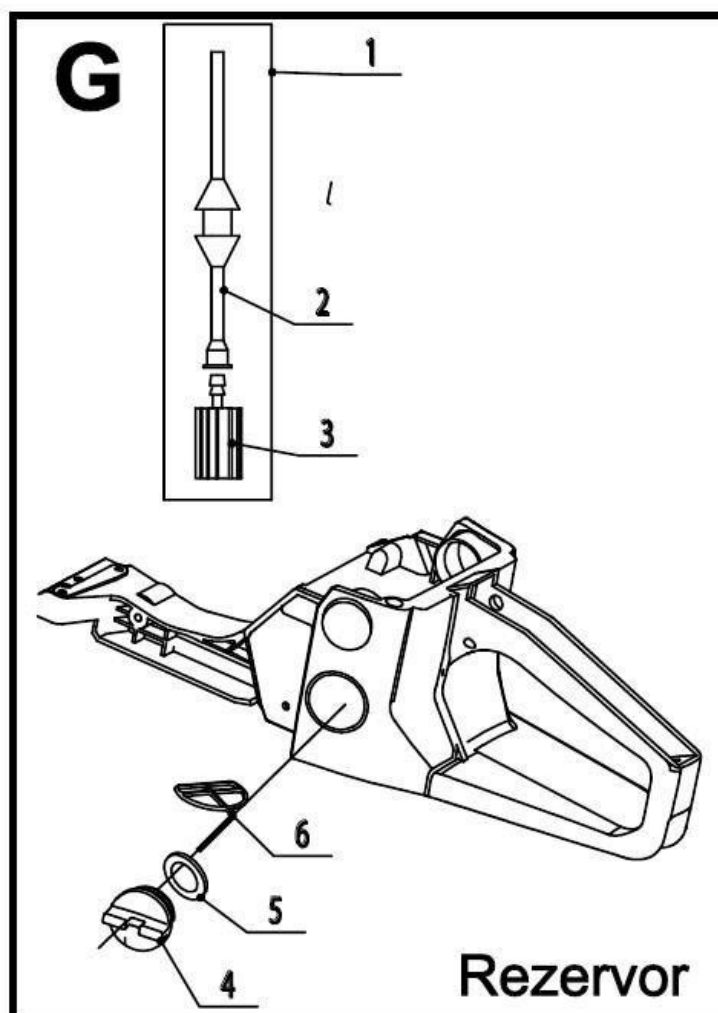

F20	surub m4x10	screw M4x10	ps455-f20
F21	sita	filter	ps455-f21
F22	filtru ulei asamblat	oil filter ass'y	ps455-f22
F23	burete	sponge1	ps455-f23
F24	burete	sponge2	ps455-f24

Nr.Crt	Denumire produs	Product name	Cod comanda
G01	ansamblu filtru benzina	fuel inet ass'y	ps455-g01
G02	furtun combustibil	fuel pipe	ps455-g02
G03	filtru benzina	fuel filter ass'y	ps455-g03
G04	ansamblu buson rezervor	fuel tank cap	ps455-g04
G05	garnitura buson	fuel tank cap gasket	ps455-g05
G06	fir fluture	fuel tank cap holder	ps455-g06