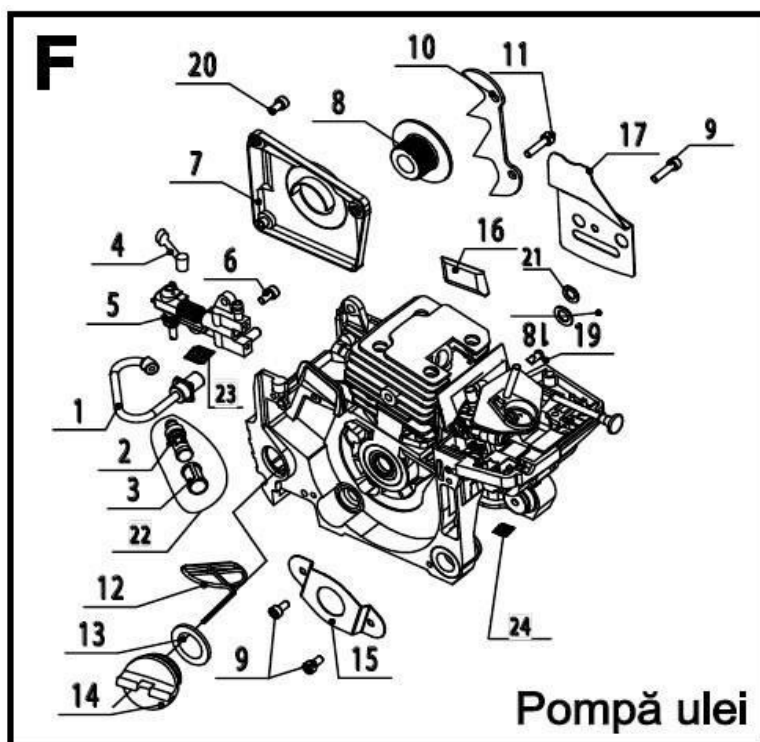

Nr. Crt	Denumire produs	Product name	Cod comanda
F01	furtun alimentare ulei	oil pump pipe(I)	ps455-f01
F02	sorb	oil filter	ps455-f02
F03	filtru ulei	oil filter	ps455-f03
F04	cot cu racord	oil pump pipe(0)	ps455-f04
F05	pompa ulei	oil pump	ps455-f05
F06	surub m4×14	screw M4×14	ps455-f06
F07	capac	oil pump cover	ps455-f07
F08	antrenor	oil pump worm	ps455-f08
F09	surub m4×8	screw M4×8	ps455-f09
F10	gheara	spiked bumper	ps455-f10
F11	surub m5×10	screw M5×10	ps455-f11
F12	fir fluture	oil tank cap holder	ps455-f12
F13	grnitura buson	oil tank cap gasket	ps455-f13
F14	buson	oil tank cap	ps455-f14
F15	siguranta simering	oil seal plate	ps455-f15
F16	ghidaj lant	chain guide	ps455-f16
F17	placa	guide plate	ps455-f17
F18	inel	ring	ps455-f18
F19	supapa	oil tank valve	ps455-f19