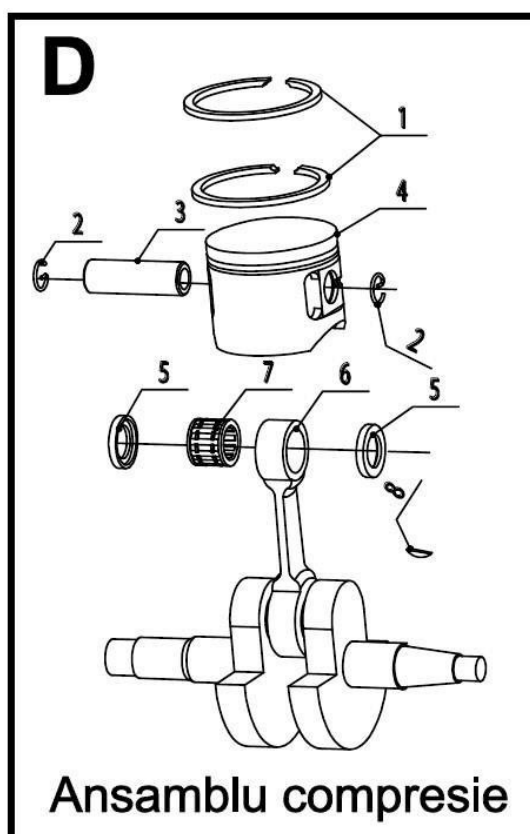

C13	supapa dezaerare	equalization body	ps455-c13
C14	racord	washer-rubber	ps455-c14
C15	limitator	stopper	ps455-c15
C18	rezervor combustibil	fuel tank	ps455-c18
C19	surub st4.8×19f	screw ST4.8×19F	ps455-c19
C20	bolt6×24	pin6×24	ps455-c20

Nr. Crt	Denumire produs	Product name	Cod comanda
D01a	segment 43 mm	piston ring ϕ 43	ps455-d01a
D02	siguranta bolt	piston retainer	ps455-d02
D03	bolt piston	piston pin	ps455 -d03
D04a	piston 43 mm	piston ϕ 43	ps455-d04a
D05	siguranta rulment	washer	ps455-d05
D06	ambielaj	crankshaft comp	ps455-d06
D06a	ambielaj 43 mm	crankshaft comp	ps455-d06a
D07	rulment ace	bearing	ps455-d07
D08	pana semiluna	key 3×10	ps455-d08