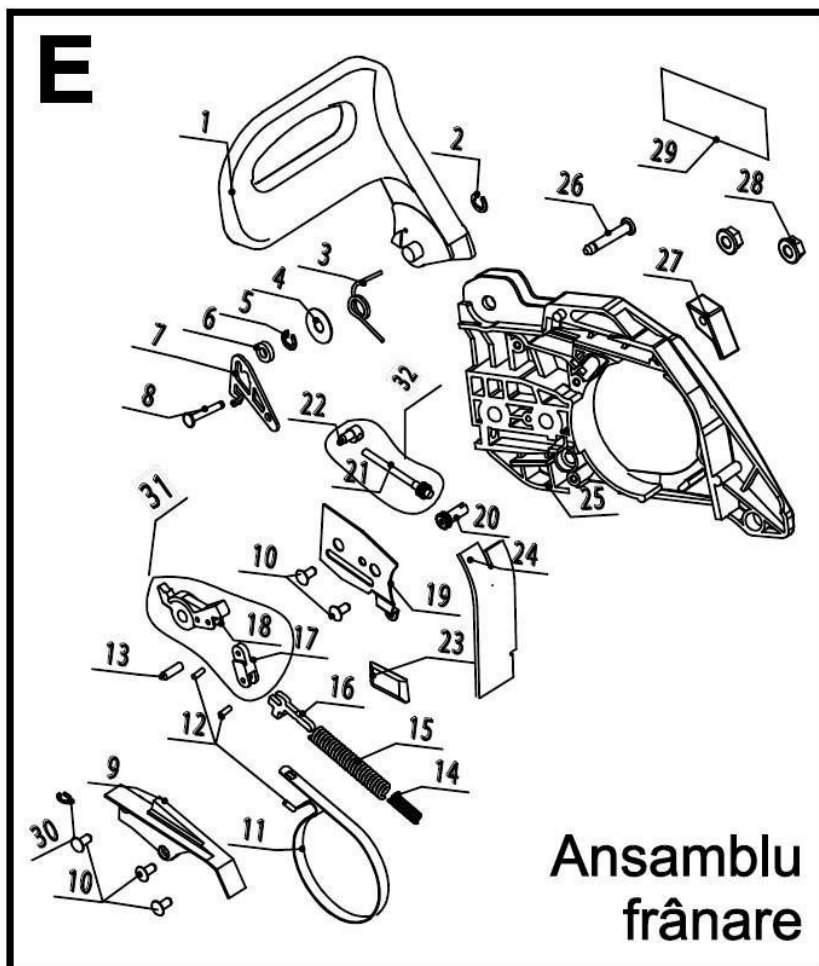

Nr.Crt	Denumire produs	Product name	Cod comanda
E	ansamblu capac frana	cover assy	ps455-e
E01	scut protectie	front handle guard	ps455-e01
E02	siguranta	snap ring 3	ps455-e02
E03	resort	recoil spring	ps455-e03
E04	saiba plata 6x18	plate washer 6x18	ps455-e04
E05	siguranta	snap ring 4	ps455-e05
E06	protectie cauciuc	grommet	ps455-e06
E07	protectie	stopper plate	ps455-e07
E08	bolt	stopper pin	ps455-e08
E09	capac asamblat	brake spring cover	ps455-e09
E10	surub st4.2x10	screw ST4.2x10	ps455-e10
E11	colier franare	brake band	ps455-e11