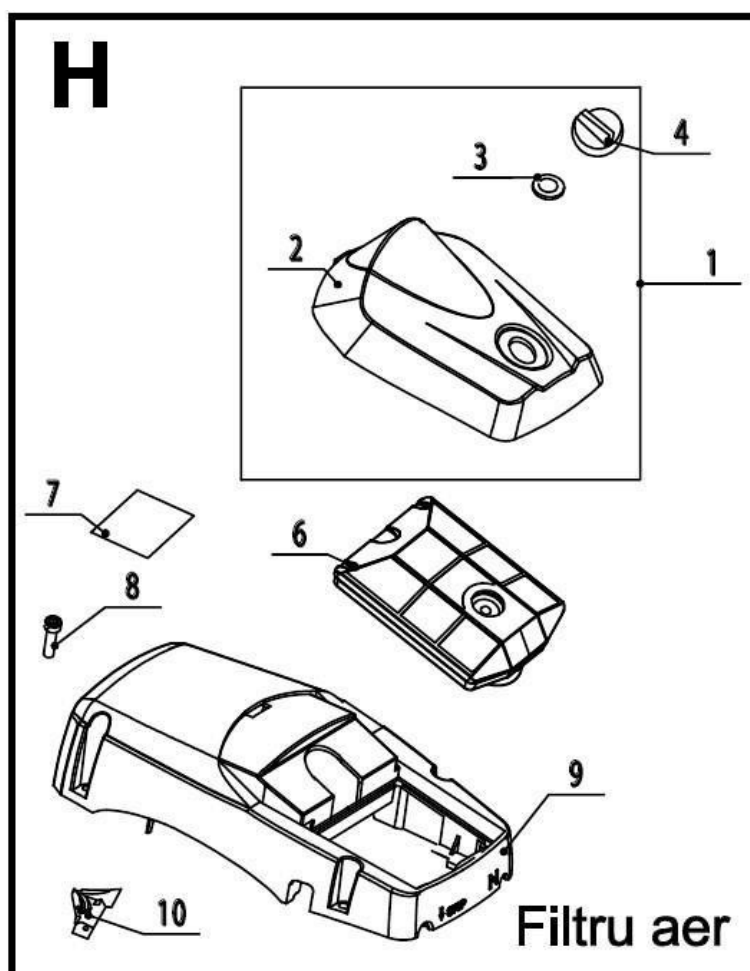

Nr.Crt	Denumire produs	Product name	Cod comanda
H02	capac superior	cylinder top cover	ps455-h02
H03	garnitura	nylon gasket	ps455-h03
H04	surub capac filtru aer	air filter cover knob	ps455-h04
H06	filtru aer	air filter comp	ps455-h06
H08	surub m5× 14	screw M5× 14	ps455-h08
H09	capac superior	cylinder top cover	ps455-h09
H10	manson	guide (1)	ps455-h10
H11	o ring	o ring	ps455-h11