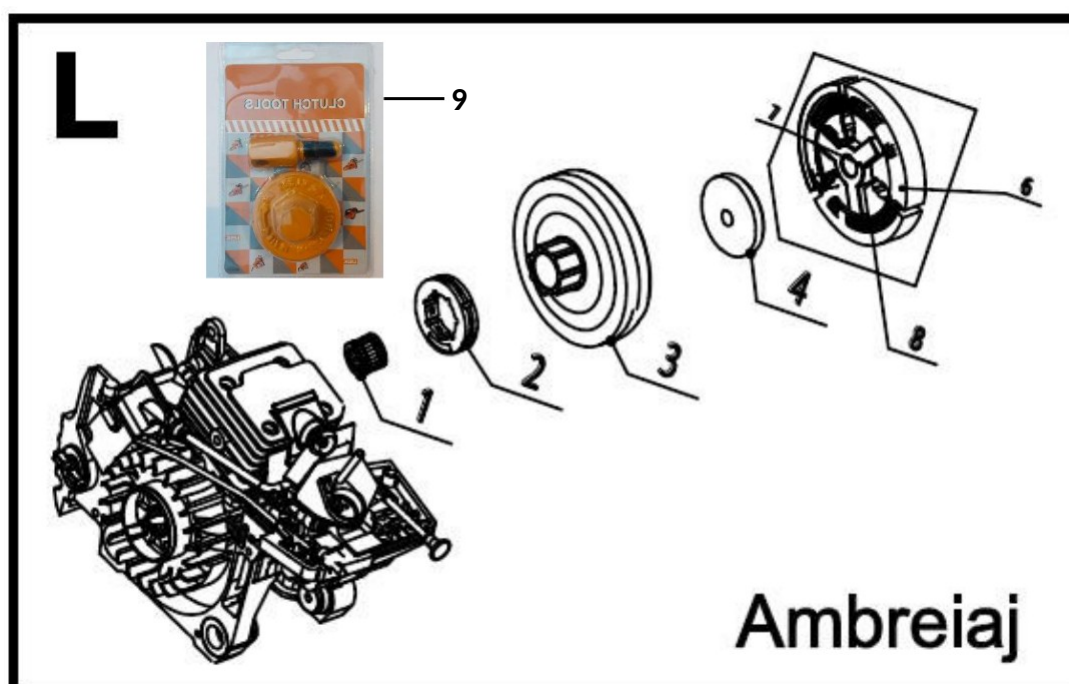

Nr.Crt	Denumire produs	Product name	Cod comanda
K01	sina	guide bar	cs455-s
K01	sina	guide bar	cs505-s
K02	lant	chain(0.325,0.058 76DL)	cs455-l
K02	lant	chain(0.325,0.058 76DL)	cs505-l
K03	teaca	guide bar plastic(20")	ps455-k03
K04	cheie bujie	sleeve wrench	ps455-k04
K05	surubelnita	screwdriver	ps455-k05
K06	pila	edge file(φ4.8)	ps455-k06

Nr. Crt	Denumire produs	Product name	Cod comanda
L01	rulment ace	roller bearing	ps455-l01
L02	inel roata lant	sprocket(RIM)	ps455-l02
L03	roata lant	clutch drum	ps455-l03
L04	saiba	clutch washer	ps455-l04
L06	contragreutati	clutch shoes	ps455-l06
L07	rotor	clutch	ps455-l07
L08	resort	clutch spring	ps455-l08
L09	cheie ambreiaj	clutch tools	ps455-l09