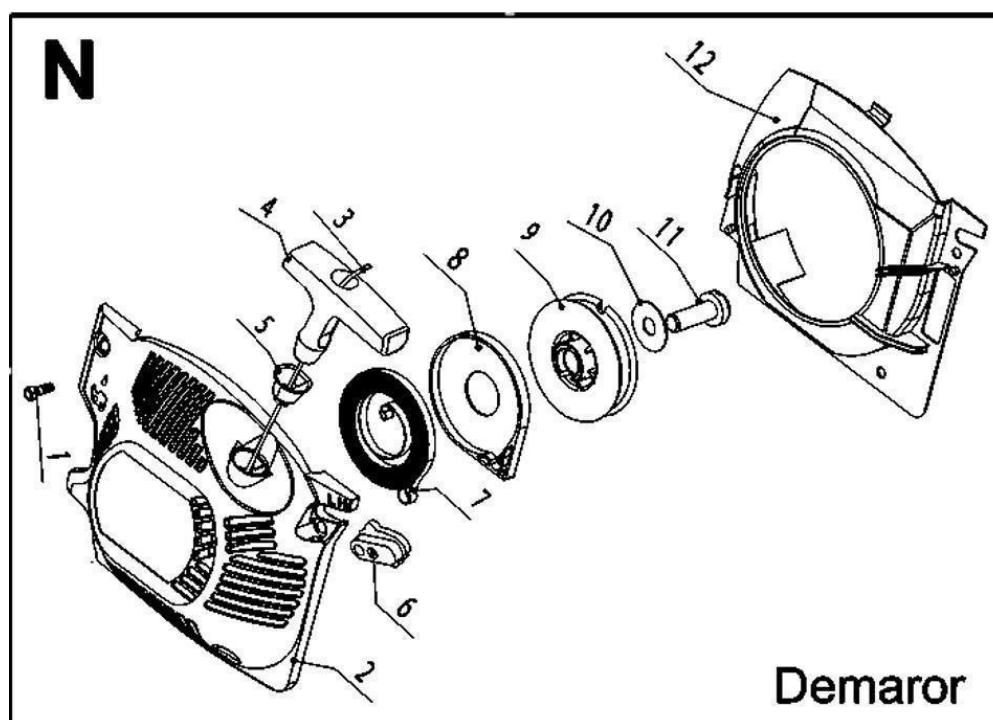

Nr. Crt	Denumire produs	Product name	Cod comanda
N01	surub m5×14	screw M5×14	ps455-n01
N02	capac demaror	starter case	ps455-n02
N03	sfoara	nylon rope	ps455-n03
N04	maner	starter grip	ps455-n04
N05	protectie	bushing	ps455-n05
N06	manson	guide (LH)	ps455-n06
N07	arc recuperator	recoil spring	ps455-n07
N08	capac arc recuperator	recoil spring cover	ps455-n08
N09	rola demaror	starter reel	ps455-n09
N10	saiba m5×16	starter washerφ5×16	ps455-n10
N11	surub st4.8×13f	screw ST4.8×13F	ps455-n11
N12	carcasa ventilatie	fan cover	ps455-n12