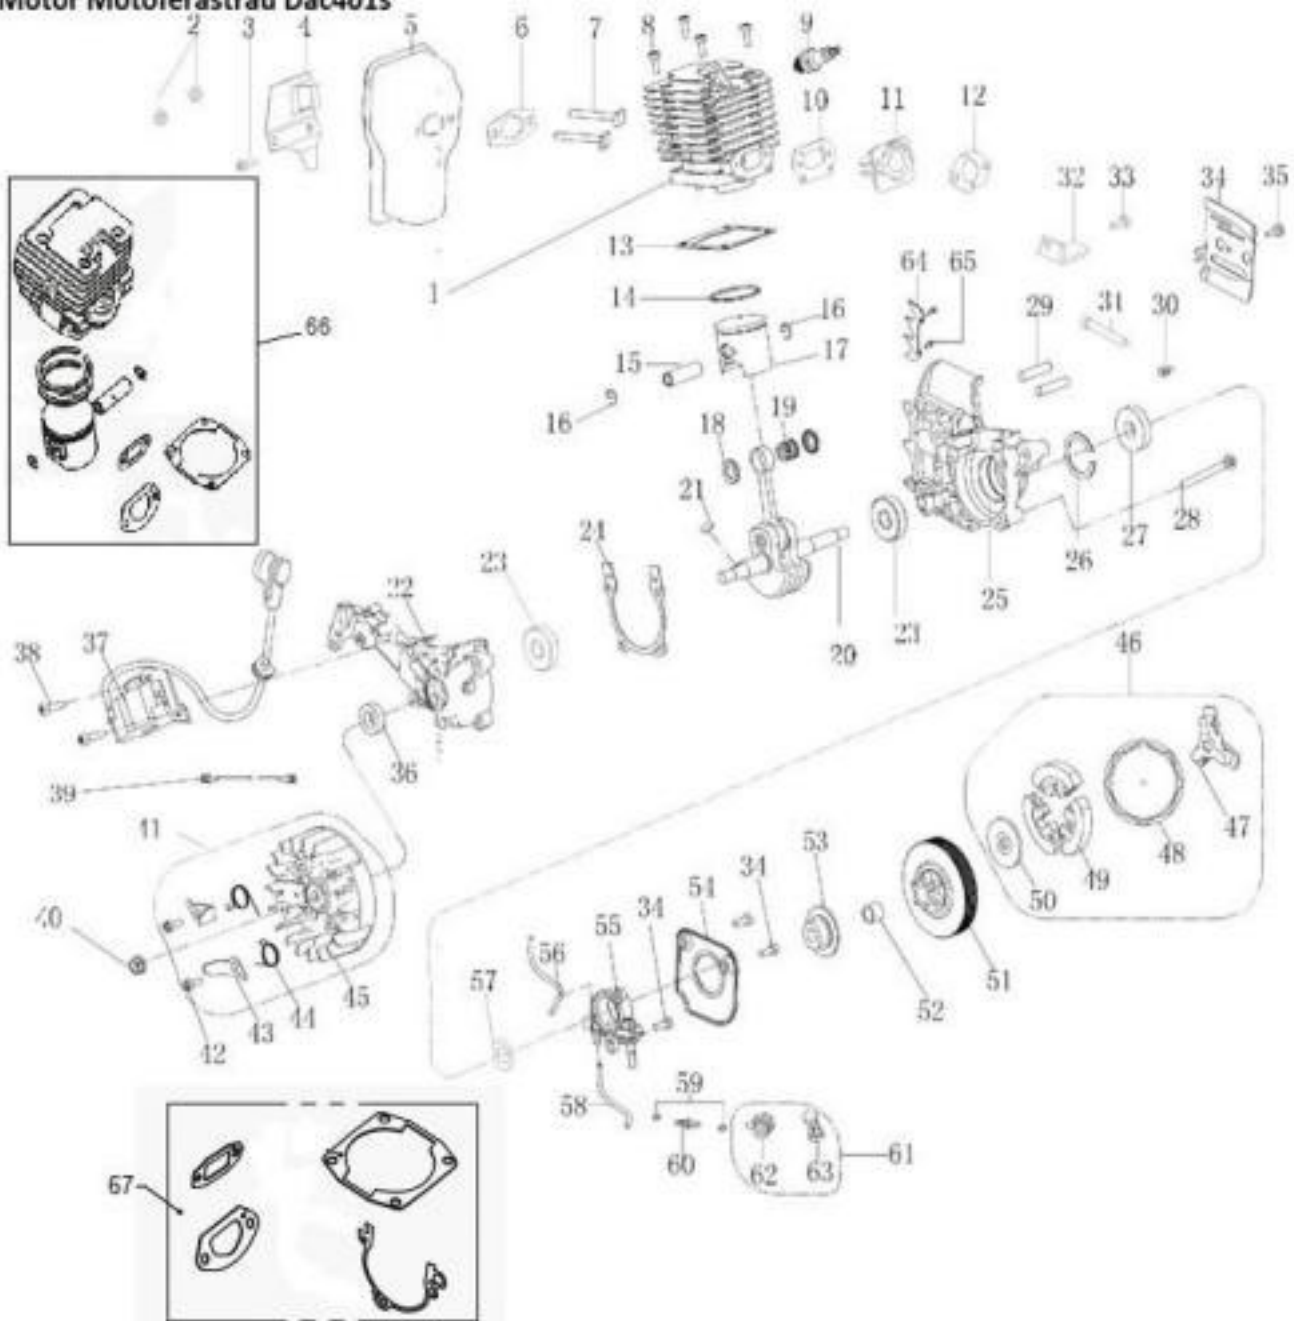

Fig.2

Motor Motoferastrau Dac401s

Fig 2 - lista piese schimb motor motoferastrau dac 401s

Nr. Crt	Denumire produs	Cod intern
1	cilindru	ps401s-2-01
2	piulita M5	ps401s-2-02
3	surub M5X14	ps401s-2-03
4	placa	ps401s-2-04
5	toba esapament	ps401s-2-05
6	garnitura esapament	ps401s-2-06
7	surub M5x40	ps401s-2-07
8	surub cilindru M5X20	ps401s-2-08
9	bujie	br2t
10	garnitura	ps401s-2-10
11	placa carburator	ps401s-2-11
12	garnitura	ps401s-2-12
13	garnitura cilindru	ps401s-2-13
14	segment	ps401s-2-14
15	bolt piston	ps401s-2-15
16	siguranta bolt	ps401s-2-16
17	piston	ps401s-2-17
18	distantier	ps401s-2-18
19	rulment ace	ps401s-2-19
20	ambielaj	ps401s-2-20
21	pana semiluna 3x3.5x10	ps401s-2-21
22	semicarter st	ps401s-2-22
23	rulment 6202 15x35x11	ps401s-2-23
24	garnitura semicarter	ps401s-2-24
25	semicarter dr	ps401s-2-25
26	siguranta	ps401s-2-26
27	semering 12x32x5.5	ps401s-2-27
28	surubM5X30	ps401s-2-28
29	bolt M8-M8X26-8.8	ps401s-2-29
30	piulita tensiune	ps401s-2-30
31	surub ajustare M5X48	ps401s-2-31
32	placa	ps401s-2-32
33	surub placa	ps401s-2-33
34	placa ghidaj	ps401s-2-34
35	surub M4X10	ps401s-2-35
36	semering 12x22x7	ps401s-2-36
37	modul aprindere	ps401s-2-37
38	surubM4X14	ps401s-2-38
39	cablu intrerupator	ps401s-2-39
40	piulita M8X1	ps401s-2-40
41	volanta asamblata	ps401s-2-41
42	bolt clichet	ps401s-2-42