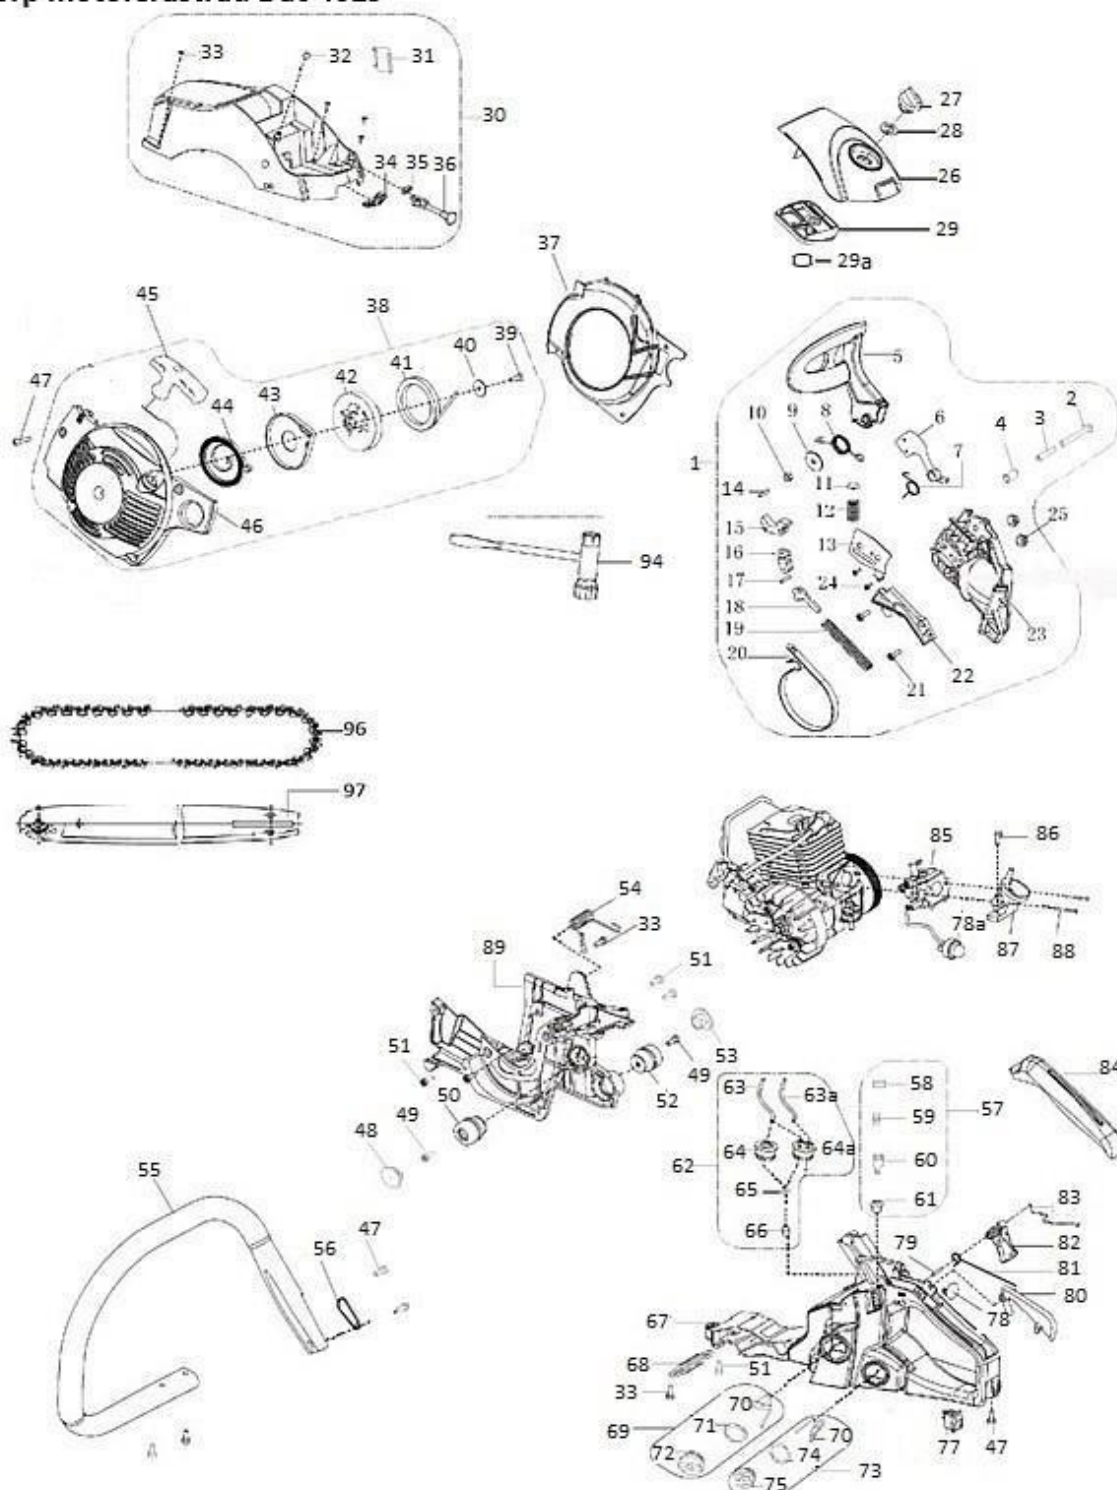

Documentatie tehnica motoferastrau Dac 401s

Corp motoferastrau Dac 401s

Fig 1 - Lista piese schimb corp motoferastrau dac 401s

Nr. Crt	Denumire produs	Cod comanda
1	capac asamblat	ps401s-1-01
1a	capac ansamblat Dac 300	psdac300-1-01
1b	capac ansamblat Dac 400	psdac400-1-01
1c	capac ansamblat Hero 240	pshr240-1-01
2	surubM5X40	ps401s-1-02
3	bucsa	ps401s-1-03
4	blocator	ps401s-1-04
5	scut protectie	ps401s-1-05
6	parghie blocare	ps401s-1-06
7	arc	ps401s-1-07
8	arc	ps401s-1-08
9	saiba 5.2x23x1.2	ps401s-1-09
10	piulita autoblocanta	ps401s-1-10
11	siguranta	ps401s-1-11
12	arc	ps401s-1-12
13	placa	ps401s-1-13
14	bolt3x14	ps401s-1-14
15	levier	ps401s-1-15
16	arc	ps401s-1-16
17	bolt3x9	ps401s-1-17
18	parghie	ps401s-1-18
19	arc	ps401s-1-19
20	colier franare	ps401s-1-20
21	surubST4.2X12	ps401s-1-21
22	capac asamblat	ps401s-1-22
23	capac roata lant	ps401s-1-23
24	boltST4.2X12	ps401s-1-24
25	piulita M8	ps401s-1-25
26	capac filtru aer	ps401s-1-26
26a	capac filtru aer Dac 300	psdac300-1-26
26b	capac filtru aer Dac 400	psdac400-1-26
26c	capac filtru aer Hero 240	pshr240-1-26
27	piulita fluture	ps401s-1-27
28	saiba15x26x1	ps401s-1-28
29	filtru	ps401s-1-29
29a	garnitura	ps401s-1-29a
30	capota	ps401s-1-30
30a	capota Dac 300	psdac300-1-30
30b	capota Dac 400	psdac400-1-30
30c	capota Hero 240	pshr240-1-30
31	Blocator	ps401s-1-31