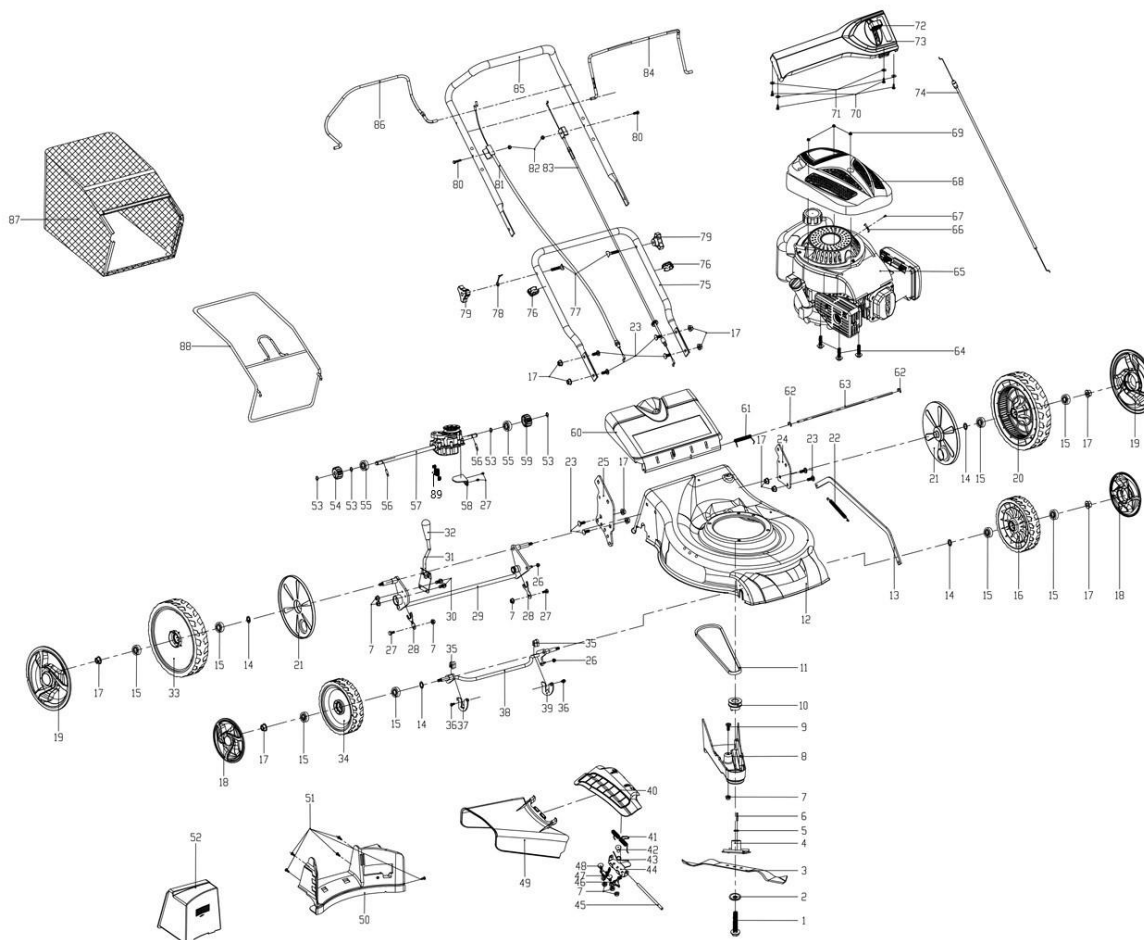

Documentatie tehnica masina de gazon Dac 120XL

Nr.crt	Denumire produs	Product name	Cod comanda
1	surub	screw	ps120xl-1-1
2	saiba	washer	ps120xl-1-2
3	cutit	blade	ps120xl-1-3
4	suport cutit	blade holder	ps120xl-1-4
5	saiba	washer	ps120xl-1-5
6	pana	key	ps120xl-1-6
7	piulita	nut	ps120xl-1-7
8	capac curea	belt cover	ps120xl-1-8
9	surub	screw	ps120xl-1-9

Producător motoutilaje

Documentatie tehnică

10	fulie	driving belt wheel	ps120xl-1-10
11	curea	belt	ps120xl-1-11
12	carcasa	housing	ps120xl-1-12
13	tija ajustare inaltime	height adjustment rod	ps120xl-1-13
14	saiba	washer	ps120xl-1-14
15	bearing	bearing	ps120xl-1-15
16	roata stanga fata	wheel front left	ps120xl-1-16
17	piulita	nut	ps120xl-1-17
18	capac roata fata	wheel cover	ps120xl-1-18
19	capac roata spate	wheel cover	ps120xl-1-19
20	roata stanga spate	wheel back left	ps120xl-1-20
21	capac	cover	ps120xl-1-21
22	arc	draw spring	ps120xl-1-22
23	surub	screw	ps120xl-1-23
24	suport	support	ps120xl-1-24
25	suport	support	ps120xl-1-25
26	piulita	nut	ps120xl-1-26
27	surub	screw	ps120xl-1-27
28	placa fixare	fixed plate	ps120xl-1-28
29	ax roti spate	rear wheel axle	ps120xl-1-29
30	surub	screw	ps120xl-1-30
31	levier ajustare inaltime	adjustment lever	ps120xl-1-31
32	maner	handle	ps120xl-1-32
33	roata spate dreapta	wheel back right	ps120xl-1-33
34	roata fata dreapta	wheel front right	ps120xl-1-34
35	saiba	washer	ps120xl-1-35
36	surub	screw	ps120xl-1-36
37	siguranta	steel wire	ps120xl-1-37
38	ax roti fata	front axle	ps120xl-1-38
39	siguranta	steel wire	ps120xl-1-39
40	placa etansare	seal board	ps120xl-1-40
41	arc	torsional spring	ps120xl-1-41
42	surub	screw	ps120xl-1-42
43	arc	torsional spring	ps120xl-1-43
44	suport	bracket	ps120xl-1-44
45	tija	rod	ps120xl-1-45
46	capac	cover	ps120xl-1-46
47	capac	cover	ps120xl-1-47
48	surub	screw	ps120xl-1-48
49	capac evacuare laterala	side discharge	ps120xl-1-49
50	deflector	rear baffle	ps120xl-1-50