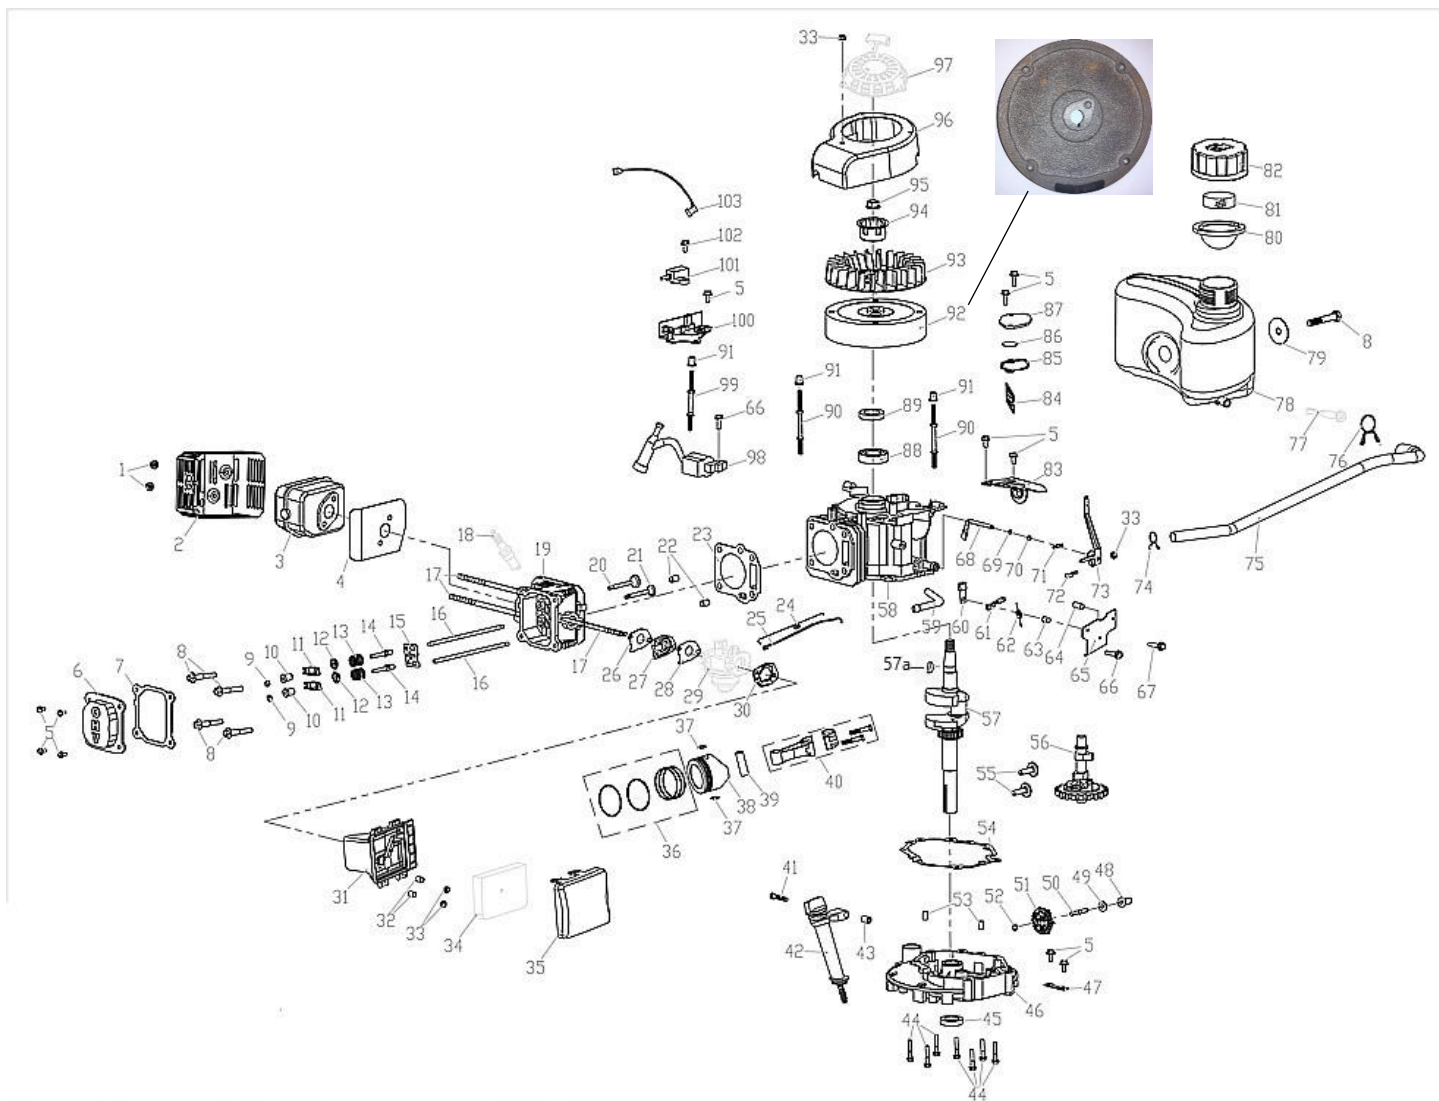

Nr.crt	Denumire produs	Product name	Cod comanda
1	piulita	nut	ps120xl-2-1
2	protectie toba esapament	muffler cover	ps120xl-2-2
3	toba esapament	muffler	ps120xl-2-3
4	garnitura toba esapament	heat insulation gasket of muffler	ps120xl-2-4
5	surub	screw	ps120xl-2-5
6	capac culbutori	cylinder head cover	ps120xl-2-6
7	garnitura capac culbutori	gasket of cylinder cover	ps120xl-2-7
8	surub	screw	ps120xl-2-8
9	piulita	nut	ps120xl-2-9
10	piulita	nut	ps120xl-2-10