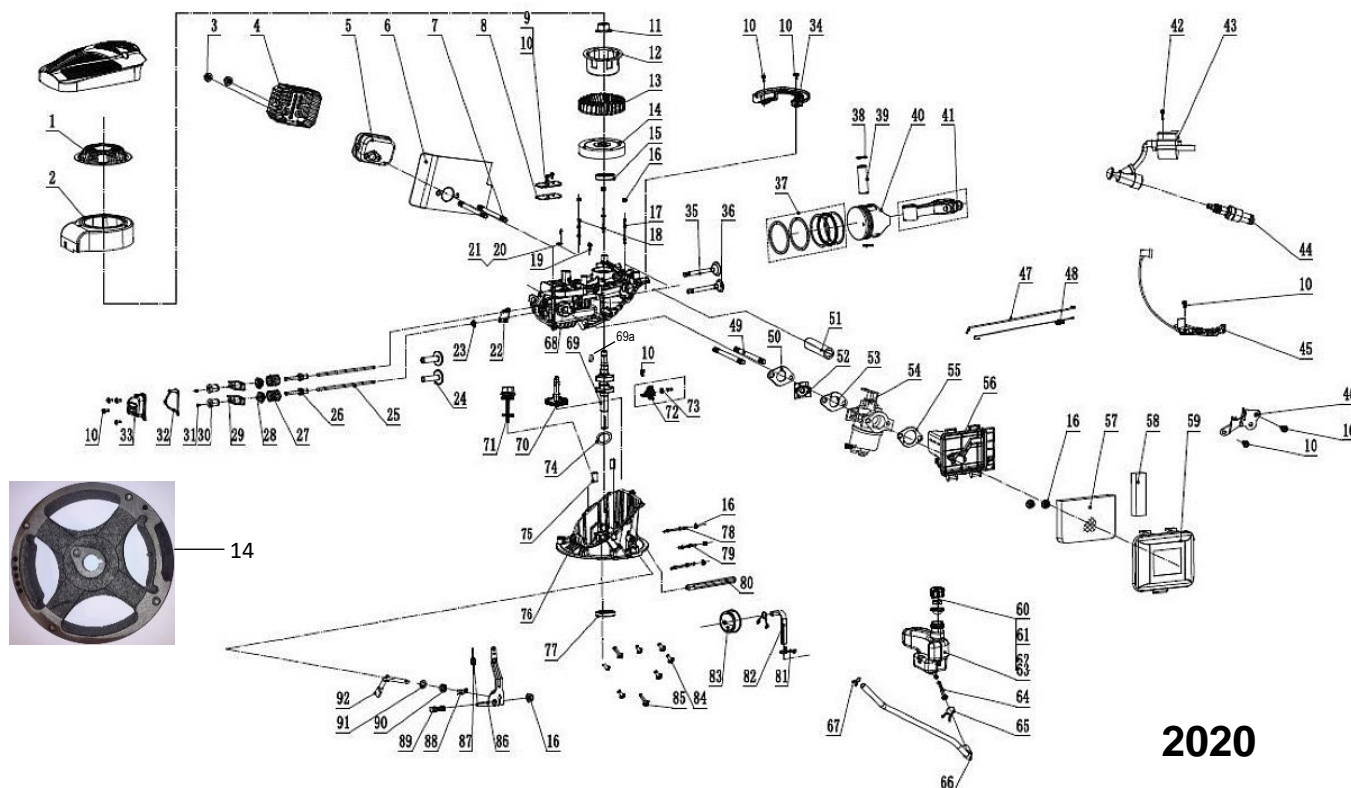

2020

Nr.crt	Denumire produs	Product name	Cod comanda
1	ansamblu demaror	Start Assy	ps120xl.2020-2-1
2	capac ventilator	Wind scooper	ps120xl.2020-2-2
3	piulita	Nut	ps120xl.2020-2-3
4	protectie toba de esapament	Muffler cover	ps120xl.2020-2-4
5	ansamblu toba esapament	Muffler Assy.	ps120xl.2020-2-5
6	garnitura toba esapament	Heat Insulation Gasket of Muffler	ps120xl.2020-2-6
7	surub cu cap dublu	Double head bolt	ps120xl.2020-2-7
8	garnitura	Gasket of Respirator	ps120xl.2020-2-8
9	capac epurator	Respirator Cover Plate	ps120xl.2020-2-9
10	surub cu flansa hexagonala	Hexagon flange bolts	ps120xl.2020-2-10
11	piulita	Nut	ps120xl.2020-2-11
12	cuplaj	Drived disk	ps120xl.2020-2-12
13	ventilator	Fan	ps120xl.2020-2-13
14	volanta	Flywheel	ps120xl.2020-2-14
15	simering	Oil seal	ps120xl.2020-2-15
16	piulita	Nut	ps120xl.2020-2-16
17	surub	Double head bolt	ps120xl.2020-2-17